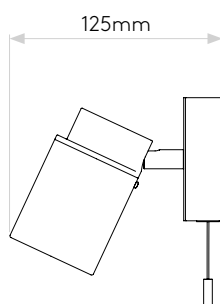

GENERAL

LOCATION:	Bathroom
CLASS:	CE (Class II)
IP RATING:	IP44
BATHROOM ZONE:	Zone 2, 3
DRIVER REQUIRED:	No
INSTALLATION ORIENTATION:	Wall Mount - Horizontal
MAIN MATERIAL:	Metal - Mild Steel
DIMENSIONS (mm):	H: 70 W: 250 D: 125
CUT OUT HOLE (mm):	-
RECESS DEPTH (mm):	-
FIRE RATING:	-
CABLE LENGTH (mm):	-
GROSS WEIGHT (kg):	1.42

LAMP

LIGHT SOURCE:	GU10
WATTAGE:	2 X 35W
LAMP INCLUDED:	No
MAXIMUM LAMP LENGTH (mm):	54
LUMINOUS FLUX (lm):	Lamp Dependent
COLOUR TEMP (K):	Lamp Dependent
CRI (Ra):	Lamp Dependent
MACADAM ELLIPSE:	-
TILT ADJUSTABLE ANGLE (°):	90
ROTATION ADJUSTABLE ANGLE (°):	360
LIFETIME (hrs):	Lamp Dependent
BEAM ANGLE (°):	Lamp Dependent

Please note that some dimensions may vary slightly due to manufacturing tolerances, this includes cable entry and fixing holes

Veuillez noter que certaines dimensions peuvent varier légèrement en raison des tolérances de fabrication, y compris l'entrée de câble et les trous de fixation.