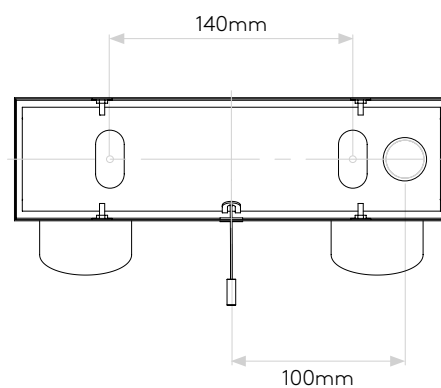

GENERAL

LOCATION:	Bathroom
CLASS:	CE (Class II)
IP RATING:	IP44
BATHROOM ZONE:	Zone 2, 3
DRIVER REQUIRED:	No
INSTALLATION ORIENTATION:	Wall Mount - Horizontal
MAIN MATERIAL:	Metal - Mild Steel
DIMENSIONS (mm):	H: 70 W: 250 D: 125
CUT OUT HOLE (mm):	-
RECESS DEPTH (mm):	-
FIRE RATING:	-
CABLE LENGTH (mm):	-
GROSS WEIGHT (kg):	1.42

LAMP

LIGHT SOURCE:	GU10
WATTAGE:	2 X 35W
LAMP INCLUDED:	No
MAXIMUM LAMP LENGTH (mm):	54
LUMINOUS FLUX (lm):	Lamp Dependent
COLOUR TEMP (K):	Lamp Dependent
CRI (Ra):	Lamp Dependent
MACADAM ELLIPSE:	-
TILT ADJUSTABLE ANGLE (°):	90
ROTATION ADJUSTABLE ANGLE (°):	360
LIFETIME (hrs):	Lamp Dependent
BEAM ANGLE (°):	Lamp Dependent

Please note that some dimensions may vary slightly due to manufacturing tolerances, this includes cable entry and fixing holes

Veuillez noter que certaines dimensions peuvent varier légèrement en raison des tolérances de fabrication, y compris l'entrée de câble et les trous de fixation.