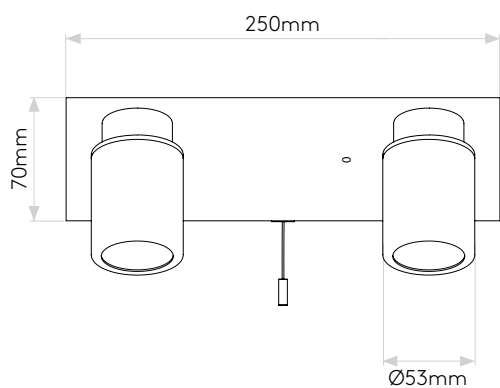

GENERAL

LOCATION:	Bathroom
CLASS:	CE (Class II)
IP RATING:	IP44
BATHROOM ZONE:	Zone 2, 3
DRIVER REQUIRED:	No
INSTALLATION ORIENTATION:	Wall Mount - Horizontal
MAIN MATERIAL:	Metal - Mild Steel
DIMENSIONS (mm):	H: 70 W: 250 D: 125
CUT OUT HOLE (mm):	-
RECESS DEPTH (mm):	-
FIRE RATING:	-
CABLE LENGTH (mm):	-
GROSS WEIGHT (kg):	1.42

LAMP

LIGHT SOURCE:	GU10
WATTAGE:	2 X 35W
LAMP INCLUDED:	No
MAXIMUM LAMP LENGTH (mm):	54
LUMINOUS FLUX (lm):	Lamp Dependent
COLOUR TEMP (K):	Lamp Dependent
CRI (Ra):	Lamp Dependent
MACADAM ELLIPSE:	-
TILT ADJUSTABLE ANGLE (°):	90
ROTATION ADJUSTABLE ANGLE (°):	360
LIFETIME (hrs):	Lamp Dependent
BEAM ANGLE (°):	Lamp Dependent

Please note that some dimensions may vary slightly due to manufacturing tolerances, this includes cable entry and fixing holes

Veuillez noter que certaines dimensions peuvent varier légèrement en raison des tolérances de fabrication, y compris l'entrée de câble et les trous de fixation.