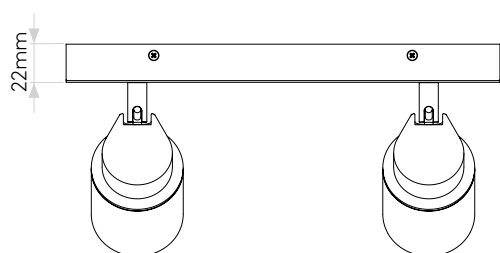

Please note that some dimensions may vary slightly due to manufacturing tolerances, this includes cable entry and fixing holes

Veuillez noter que certaines dimensions peuvent varier légèrement en raison des tolérances de fabrication, y compris l'entrée de câble et les trous de fixation.

Bitte beachten Sie, dass die Maße Fertigungstoleranzen unterliegen und daher in geringem Umfang von der angegebenen Größe abweichen können. Dies gilt auch für Kabeleingänge und Befestigungslöcher.

Si prega notare che possono esserci piccole variazioni in alcune dimensioni dovute alle tolleranze di produzione, queste includono l'ingresso del cavo e i fori di fissaggio.