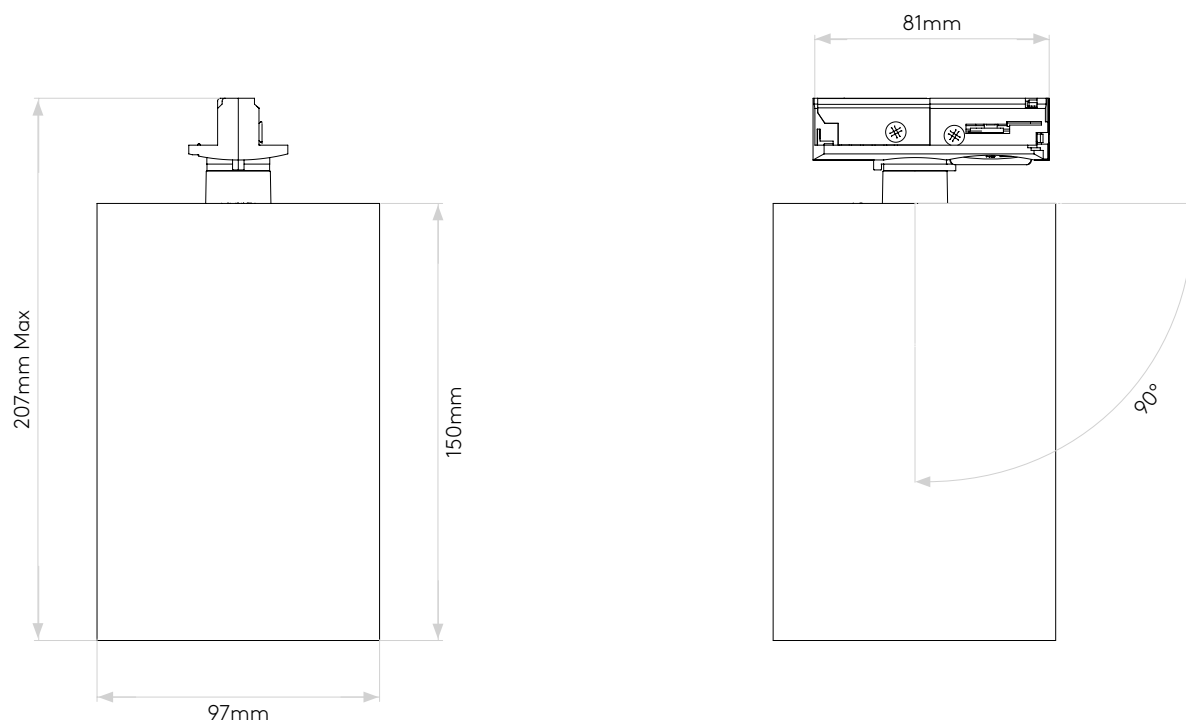

Please note that some dimensions may vary slightly due to manufacturing tolerances, this includes cable entry and fixing holes

Veuillez noter que certaines dimensions peuvent varier légèrement en raison des tolérances de fabrication, y compris l'entrée de câble et les trous de fixation.

Bitte beachten Sie, dass die Maße Fertigungstoleranzen unterliegen und daher in geringem Umfang von der angegebenen Größe abweichen können. Dies gilt auch für Kabeleingänge und Befestigungslöcher.

Si prega notare che possono esserci piccole variazioni in alcune dimensioni dovute alle tolleranze di produzione, queste includono l'ingresso del cavo e i fori di fissaggio.