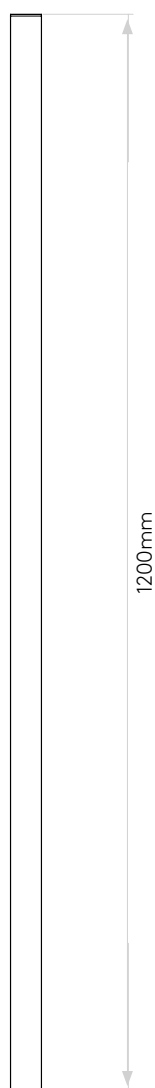

Please note that some dimensions may vary slightly due to manufacturing tolerances, this includes cable entry and fixing holes

Veuillez noter que certaines dimensions peuvent varier légèrement en raison des tolérances de fabrication, y compris l'entrée de câble et les trous de fixation.

Bitte beachten Sie, dass die Maße Fertigungstoleranzen unterliegen und daher in geringem Umfang von der angegebenen Größe abweichen können. Dies gilt auch für Kabeleingänge und Befestigungslöcher.

Si prega notare che possono esserci piccole variazioni in alcune dimensioni dovute alle tolleranze di produzione, queste includono l'ingresso del cavo e i fori di fissaggio.