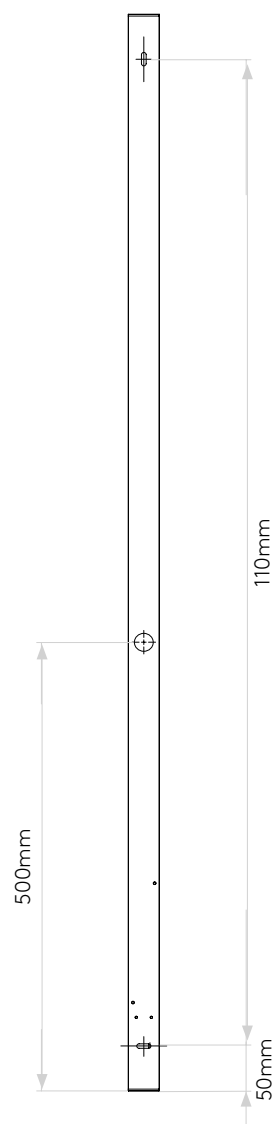

Please note that some dimensions may vary slightly due to manufacturing tolerances, this includes cable entry and fixing holes

Veuillez noter que certaines dimensions peuvent varier légèrement en raison des tolérances de fabrication, y compris l'entrée de câble et les trous de fixation.

Bitte beachten Sie, dass die Maße Fertigungstoleranzen unterliegen und daher in geringem Umfang von der angegebenen Größe abweichen können. Dies gilt auch für Kabeleingänge und Befestigungslöcher.

Si prega notare che possono esserci piccole variazioni in alcune dimensioni dovute alle tolleranze di produzione, queste includono l'ingresso del cavo e i fori di fissaggio.