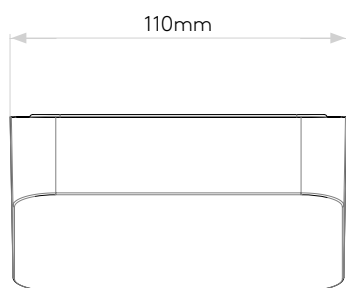

Please note that some dimensions may vary slightly due to manufacturing tolerances, this includes cable entry and fixing holes

Veillez noter que certaines dimensions peuvent varier légèrement en raison des tolérances de fabrication, y compris l'entrée de câble et les trous de fixation.

Bitte beachten Sie, dass die Maße Fertigungstoleranzen unterliegen und daher in geringem Umfang von der angegebenen Größe abweichen können. Dies gilt auch für Kabeleingänge und Befestigungslöcher.

Si prega notare che possono esserci piccole variazioni in alcune dimensioni dovute alle tolleranze di produzione, queste includono l'ingresso del cavo e i fori di fissaggio.