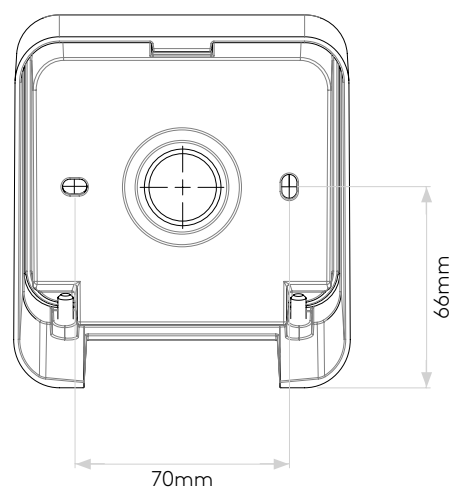

Please note that some dimensions may vary slightly due to manufacturing tolerances, this includes cable entry and fixing holes

Veillez noter que certaines dimensions peuvent varier légèrement en raison des tolérances de fabrication, y compris l'entrée de câble et les trous de fixation.

Bitte beachten Sie, dass die Maße Fertigungstoleranzen unterliegen und daher in geringem Umfang von der angegebenen Größe abweichen können. Dies gilt auch für Kabeleingänge und Befestigungslöcher.

Si prega notare che possono esserci piccole variazioni in alcune dimensioni dovute alle tolleranze di produzione, queste includono l'ingresso del cavo e i fori di fissaggio.