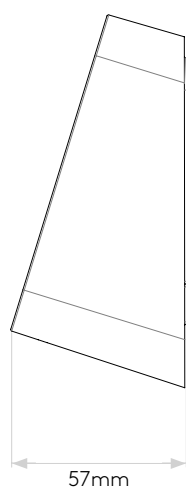

Please note that some dimensions may vary slightly due to manufacturing tolerances, this includes cable entry and fixing holes

Veillez noter que certaines dimensions peuvent varier légèrement en raison des tolérances de fabrication, y compris l'entrée de câble et les trous de fixation.

Bitte beachten Sie, dass die Maße Fertigungstoleranzen unterliegen und daher in geringem Umfang von der angegebenen Größe abweichen können. Dies gilt auch für Kabeleingänge und Befestigungslöcher.

Si prega notare che possono esserci piccole variazioni in alcune dimensioni dovute alle tolleranze di produzione, queste includono l'ingresso del cavo e i fori di fissaggio.