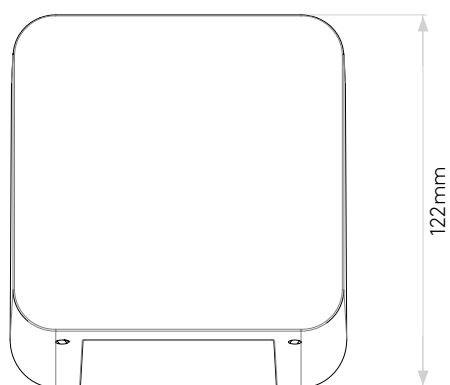

Please note that some dimensions may vary slightly due to manufacturing tolerances, this includes cable entry and fixing holes

Veillez noter que certaines dimensions peuvent varier légèrement en raison des tolérances de fabrication, y compris l'entrée de câble et les trous de fixation.

Bitte beachten Sie, dass die Maße Fertigungstoleranzen unterliegen und daher in geringem Umfang von der angegebenen Größe abweichen können. Dies gilt auch für Kabeleingänge und Befestigungslöcher.

Si prega notare che possono esserci piccole variazioni in alcune dimensioni dovute alle tolleranze di produzione, queste includono l'ingresso del cavo e i fori di fissaggio.