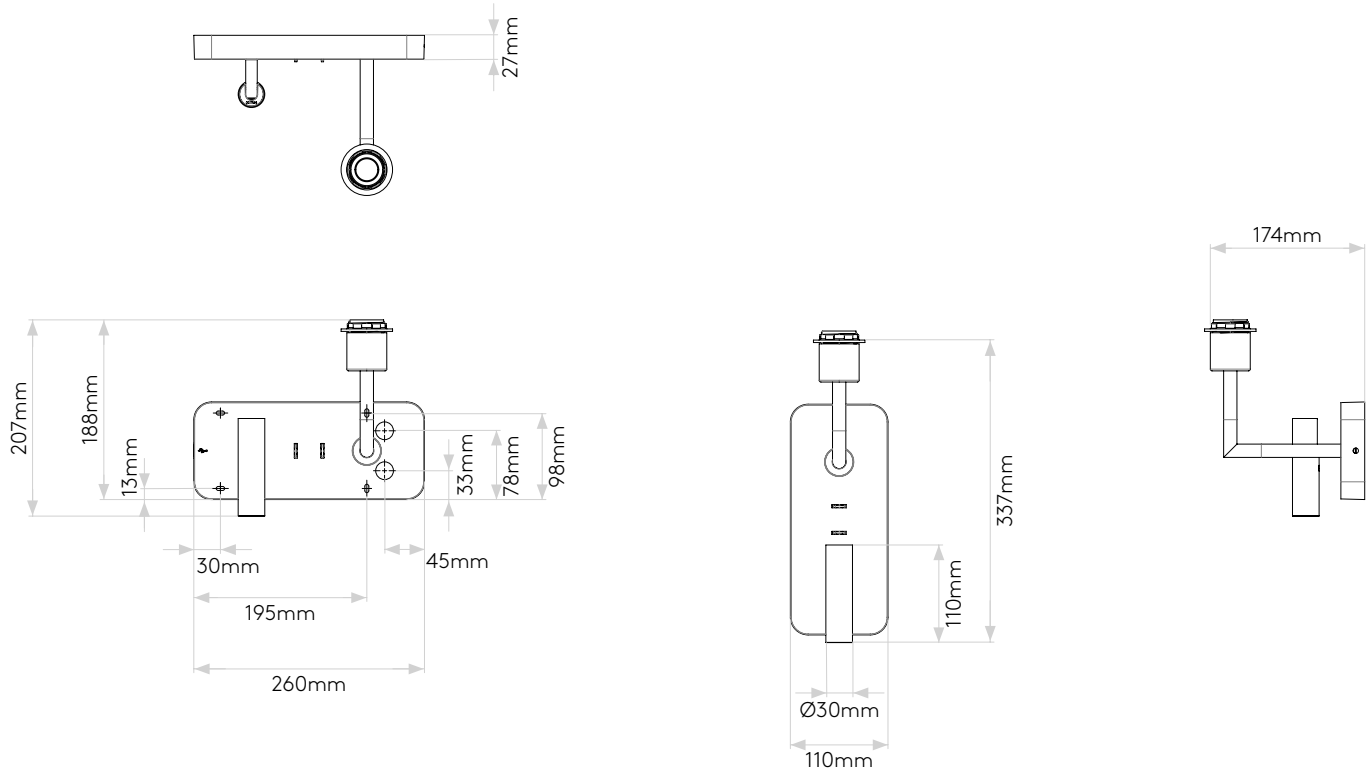

GENERAL

LOCATION:	Interior
CLASS:	CE (Class I)
IP RATING:	IP20
BATHROOM ZONE:	Zone 3
DRIVER REQUIRED:	No
INSTALLATION ORIENTATION:	Wall Mount-Horizontal & Vertical
MAIN MATERIAL:	Metal - Zinc
DIMENSIONS (mm):	H: 207 W: 260 D: 174
CUT OUT HOLE (mm):	-
RECESS DEPTH (mm):	-
FIRE RATING:	-
CABLE LENGTH (mm):	-
GROSS WEIGHT (kg):	1.87

MAIN LAMP

LIGHT SOURCE:	LED E27/ES
WATTAGE:	12W
RECOMMENDED LAMP	12W MAX LED E27/ES
LAMP INCLUDED:	-
MAXIMUM LAMP LENGTH (mm):	118
LUMINOUS FLUX (lm):	Lamp Dependent
COLOUR TEMP (K):	Lamp Dependent
CRI (Ra):	Lamp Dependent
MACADAM ELLIPSE:	Lamp Dependent
TILT ADJUSTABLE ANGLE (°):	-
ROTATION ADJUSTABLE ANGLE (°):	-
LIFETIME (hrs):	Lamp Dependent
BEAM ANGLE (°):	Lamp Dependent

With Cone 180 Shade

Without Shade

Please note that some dimensions may vary slightly due to manufacturing tolerances, this includes cable entry and fixing holes

Veuillez noter que certaines dimensions peuvent varier légèrement en raison des tolérances de fabrication, y compris l'entrée de câble et les trous de fixation.