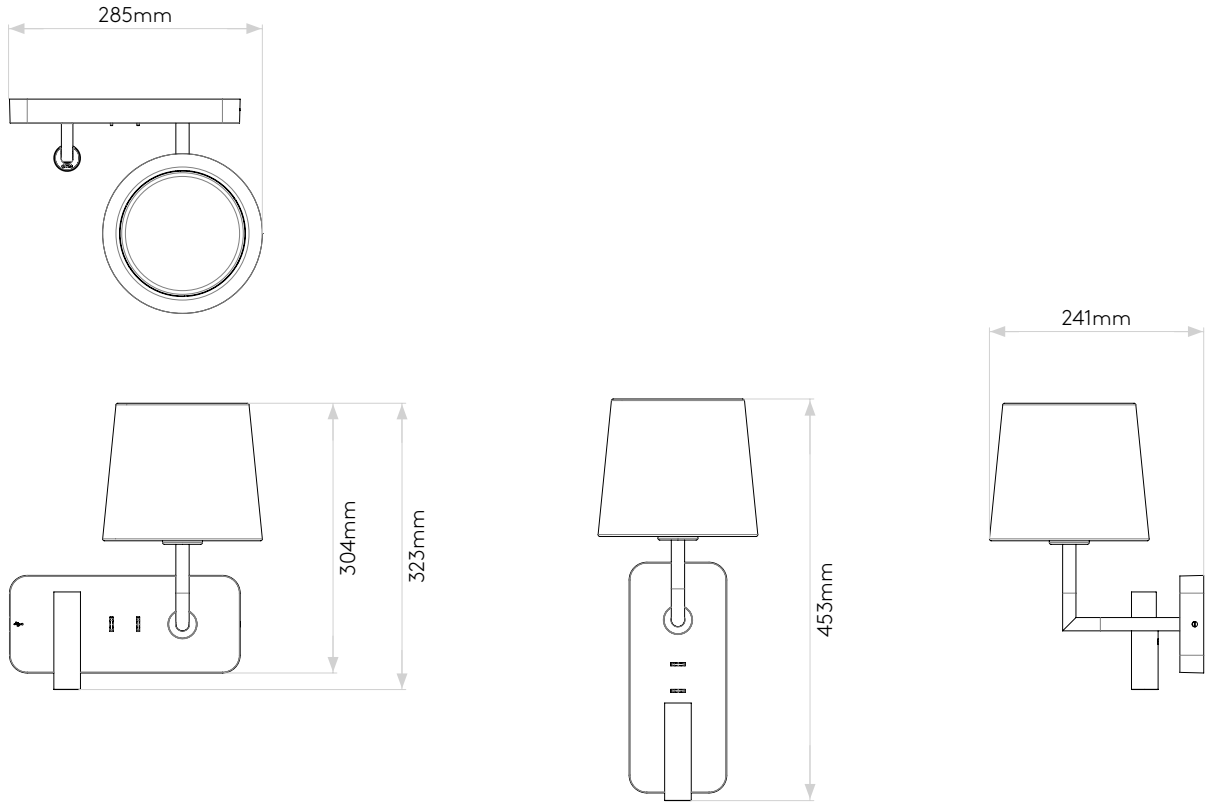

GENERAL

LOCATION:	Interior
CLASS:	CE (Class I)
IP RATING:	IP20
BATHROOM ZONE:	Zone 3
DRIVER REQUIRED:	No
INSTALLATION ORIENTATION:	Wall Mount-Horizontal & Vertical
MAIN MATERIAL:	Metal - Zinc
DIMENSIONS (mm):	H: 207 W: 260 D: 174
CUT OUT HOLE (mm):	-
RECESS DEPTH (mm):	-
FIRE RATING:	-
CABLE LENGTH (mm):	-
GROSS WEIGHT (kg):	1.87

MAIN LAMP

LIGHT SOURCE:	LED E27/ES
WATTAGE:	12W
RECOMMENDED LAMP	12W MAX LED E27/ES
LAMP INCLUDED:	-
MAXIMUM LAMP LENGTH (mm):	118
LUMINOUS FLUX (lm):	Lamp Dependent
COLOUR TEMP (K):	Lamp Dependent
CRI (Ra):	Lamp Dependent
MACADAM ELLIPSE:	Lamp Dependent
TILT ADJUSTABLE ANGLE (°):	-
ROTATION ADJUSTABLE ANGLE (°):	-
LIFETIME (hrs):	Lamp Dependent
BEAM ANGLE (°):	Lamp Dependent

SECONDARY LAMP

LIGHT SOURCE:	High Powered LED
WATTAGE:	4.1W
LAMP INCLUDED:	Yes (Integral)
MAXIMUM LAMP LENGTH (mm):	-
LUMINOUS FLUX (lm):	149
COLOUR TEMP (K):	2700
CRI (Ra):	90
MACADAM ELLIPSE:	3-Step
TILT ADJUSTABLE ANGLE (°):	90
ROTATION ADJUSTABLE ANGLE (°):	330
LIFETIME (hrs):	60000
BEAM ANGLE (°):	17

With Cone 180 Shade

Without Shade

Please note that some dimensions may vary slightly due to manufacturing tolerances, this includes cable entry and fixing holes

Veuillez noter que certaines dimensions peuvent varier légèrement en raison des tolérances de fabrication, y compris l'entrée de câble et les trous de fixation.