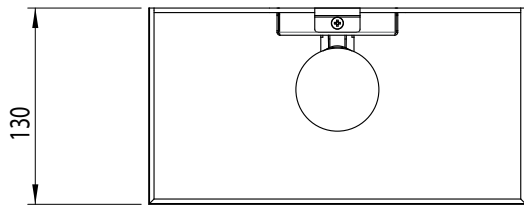

Astro Lighting Ltd.
G2 River Way, Harlow
CM20 2DP, Great Britain

T: +44 (0) 1279 427001
F: +44 (0) 1279 427002
sales@astrolighting.co.uk
www.astrolighting.co.uk