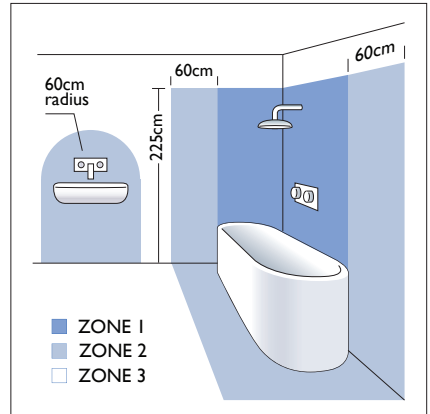

7078 Ravello

astro

1 x 60w E27		excl.
----------------	--	-------

Zone	3
------	----------

x 4

Astro Lighting Ltd.
G2 River Way, Harlow
CM20 2DP, Great Britain

T: +44 (0) 1279 427001
F: +44 (0) 1279 427002
sales@astrolighting.co.uk
www.astrolighting.co.uk