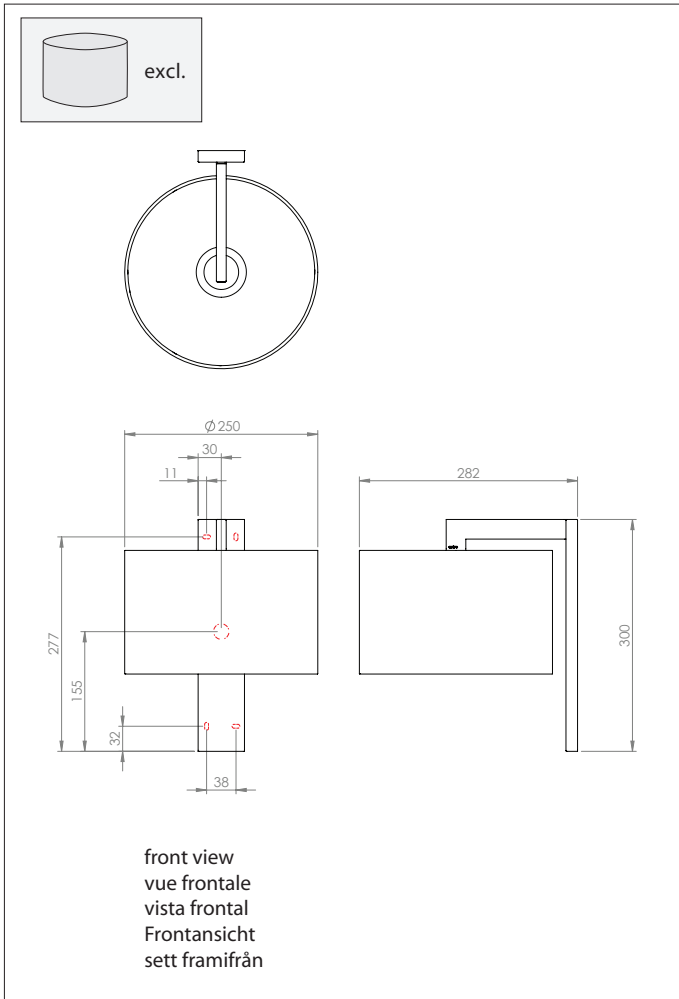

7078 Ravello

astro

1 x 60w E27		excl.
----------------	--	-------

Zone	3
------	----------

x 4

Astro Lighting Ltd.
G2 River Way, Harlow
CM20 2DP, Great Britain

T: +44 (0) 1279 427001
F: +44 (0) 1279 427002
sales@astrolighting.co.uk
www.astrolighting.co.uk