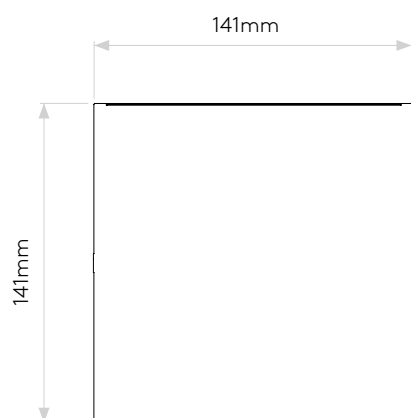

Please note that some dimensions may vary slightly due to manufacturing tolerances, this includes cable entry and fixing holes

Veillez noter que certaines dimensions peuvent varier légèrement en raison des tolérances de fabrication, y compris l'entrée de câble et les trous de fixation.

Bitte beachten Sie, dass die Maße Fertigungstoleranzen unterliegen und daher in geringem Umfang von der angegebenen Größe abweichen können. Dies gilt auch für Kabeleingänge und Befestigungslöcher.

Si prega notare che possono esserci piccole variazioni in alcune dimensioni dovute alle tolleranze di produzione, queste includono l'ingresso del cavo e i fori di fissaggio.