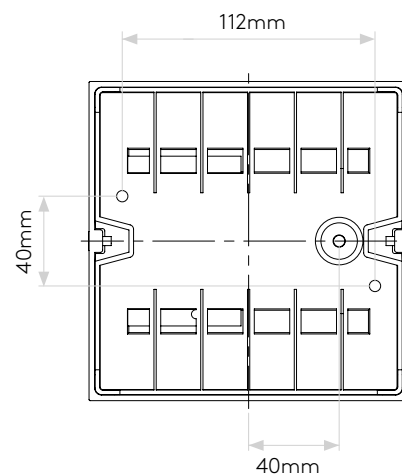

Please note that some dimensions may vary slightly due to manufacturing tolerances, this includes cable entry and fixing holes

Veillez noter que certaines dimensions peuvent varier légèrement en raison des tolérances de fabrication, y compris l'entrée de câble et les trous de fixation.

Bitte beachten Sie, dass die Maße Fertigungstoleranzen unterliegen und daher in geringem Umfang von der angegebenen Größe abweichen können. Dies gilt auch für Kabeleingänge und Befestigungslöcher.

Si prega notare che possono esserci piccole variazioni in alcune dimensioni dovute alle tolleranze di produzione, queste includono l'ingresso del cavo e i fori di fissaggio.