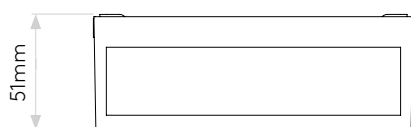

Please note that some dimensions may vary slightly due to manufacturing tolerances, this includes cable entry and fixing holes

Veillez noter que certaines dimensions peuvent varier légèrement en raison des tolérances de fabrication, y compris l'entrée de câble et les trous de fixation.

Bitte beachten Sie, dass die Maße Fertigungstoleranzen unterliegen und daher in geringem Umfang von der angegebenen Größe abweichen können. Dies gilt auch für Kabeleingänge und Befestigungslöcher.

Si prega notare che possono esserci piccole variazioni in alcune dimensioni dovute alle tolleranze di produzione, queste includono l'ingresso del cavo e i fori di fissaggio.