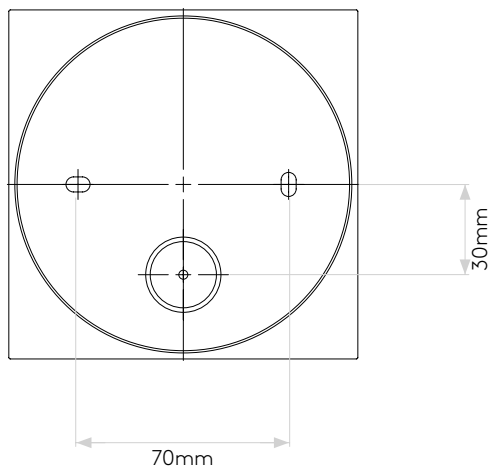

Please note that some dimensions may vary slightly due to manufacturing tolerances, this includes cable entry and fixing holes

Veuillez noter que certaines dimensions peuvent varier légèrement en raison des tolérances de fabrication, y compris l'entrée de câble et les trous de fixation.

Bitte beachten Sie, dass die Maße Fertigungstoleranzen unterliegen und daher in geringem Umfang von der angegebenen Größe abweichen können. Dies gilt auch für Kabeleingänge und Befestigungslöcher.

Si prega notare che possono esserci piccole variazioni in alcune dimensioni dovute alle tolleranze di produzione, queste includono l'ingresso del cavo e i fori di fissaggio.