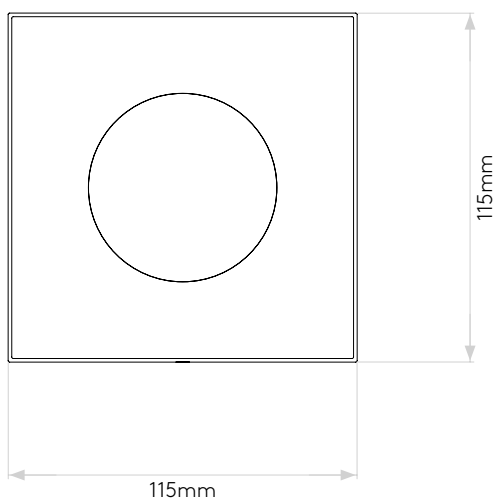

Please note that some dimensions may vary slightly due to manufacturing tolerances, this includes cable entry and fixing holes

Veuillez noter que certaines dimensions peuvent varier légèrement en raison des tolérances de fabrication, y compris l'entrée de câble et les trous de fixation.

Bitte beachten Sie, dass die Maße Fertigungstoleranzen unterliegen und daher in geringem Umfang von der angegebenen Größe abweichen können. Dies gilt auch für Kabeleingänge und Befestigungslöcher.

Si prega notare che possono esserci piccole variazioni in alcune dimensioni dovute alle tolleranze di produzione, queste includono l'ingresso del cavo e i fori di fissaggio.