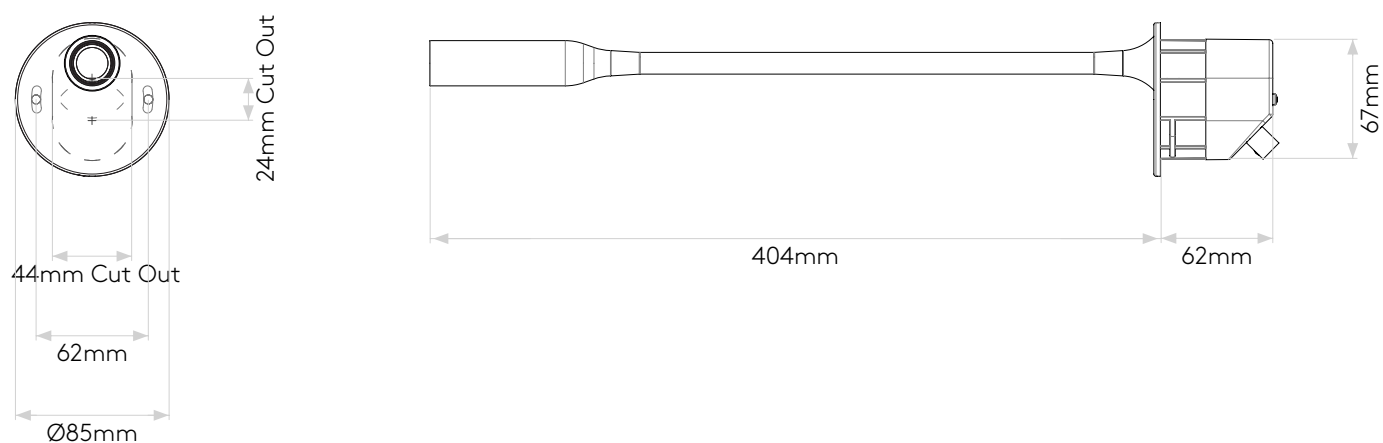

Please note that some dimensions may vary slightly due to manufacturing tolerances, this includes cable entry and fixing holes

Veillez noter que certaines dimensions peuvent varier légèrement en raison des tolérances de fabrication, y compris l'entrée de câble et les trous de fixation.

Bitte beachten Sie, dass die Maße Fertigungstoleranzen unterliegen und daher in geringem Umfang von der angegebenen Größe abweichen können. Dies gilt auch für Kabeleingänge und Befestigungslöcher.

Si prega notare che possono esserci piccole variazioni in alcune dimensioni dovute alle tolleranze di produzione, queste includono l'ingresso del cavo e i fori di fissaggio.