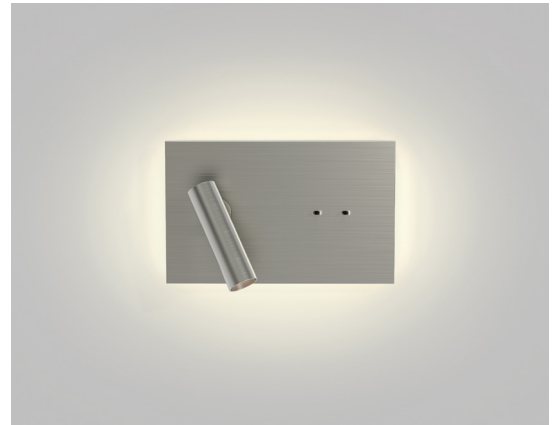

Edge Reader Mini

astro

General

Location:	Interior
Class:	CE (Class I)
Ip Rating:	IP20
Bathroom Zone:	-
Driver Required:	No
Installation Orientation:	Wall Mount - Horizontal or Vertical
Main Material:	Metal - Zinc
Dimensions (mm):	H: 241 W: 151 D: 88
Cut Out Hole :	-
Recess Depth (mm):	-
Fire Rating:	-
Cable Length (mm):	-
Gross Weight (kg):	1.34

Main Lamp

Light Source:	LED Strip
Wattage:	9.3W
Lamp Included:	Yes (Integral)
Maximum Lamp Length (mm):	-
Luminous Flux (lm):	153
Colour Temp (K):	2700
Cri (Ra)	90
Macadam Ellipse:	3-Step
Tilt Adjustable Angle (°):	-
Rotation Adjustable Angle (°):	-
Lifetime (hrs):	53000
Beam Angle (°):	-
Efficacy (lm/W):	16

Secondary Lamp

Light Source:	High Powered LED
Wattage:	3.3W
Lamp Included:	Yes (Integral)
Maximum Lamp Length (mm):	-
Luminous Flux (lm):	118
Colour Temp (K):	2700
Cri (Ra)	90
Macadam Ellipse:	3-Step
Tilt Adjustable Angle (°):	90
Rotation Adjustable Angle (°):	330
Lifetime (hrs):	51000
Beam Angle (°):	24.5
Efficacy (lm/W):	36

Additional Information:

Shade Included:	-
Shade/Diffuser Material:	-
Shade/Diffuser Finish:	-
F Mark:	Suitable for mounting on flammable materials

CODE: 1352042
FINISH: MATT NICKEL

Light Source Electrical