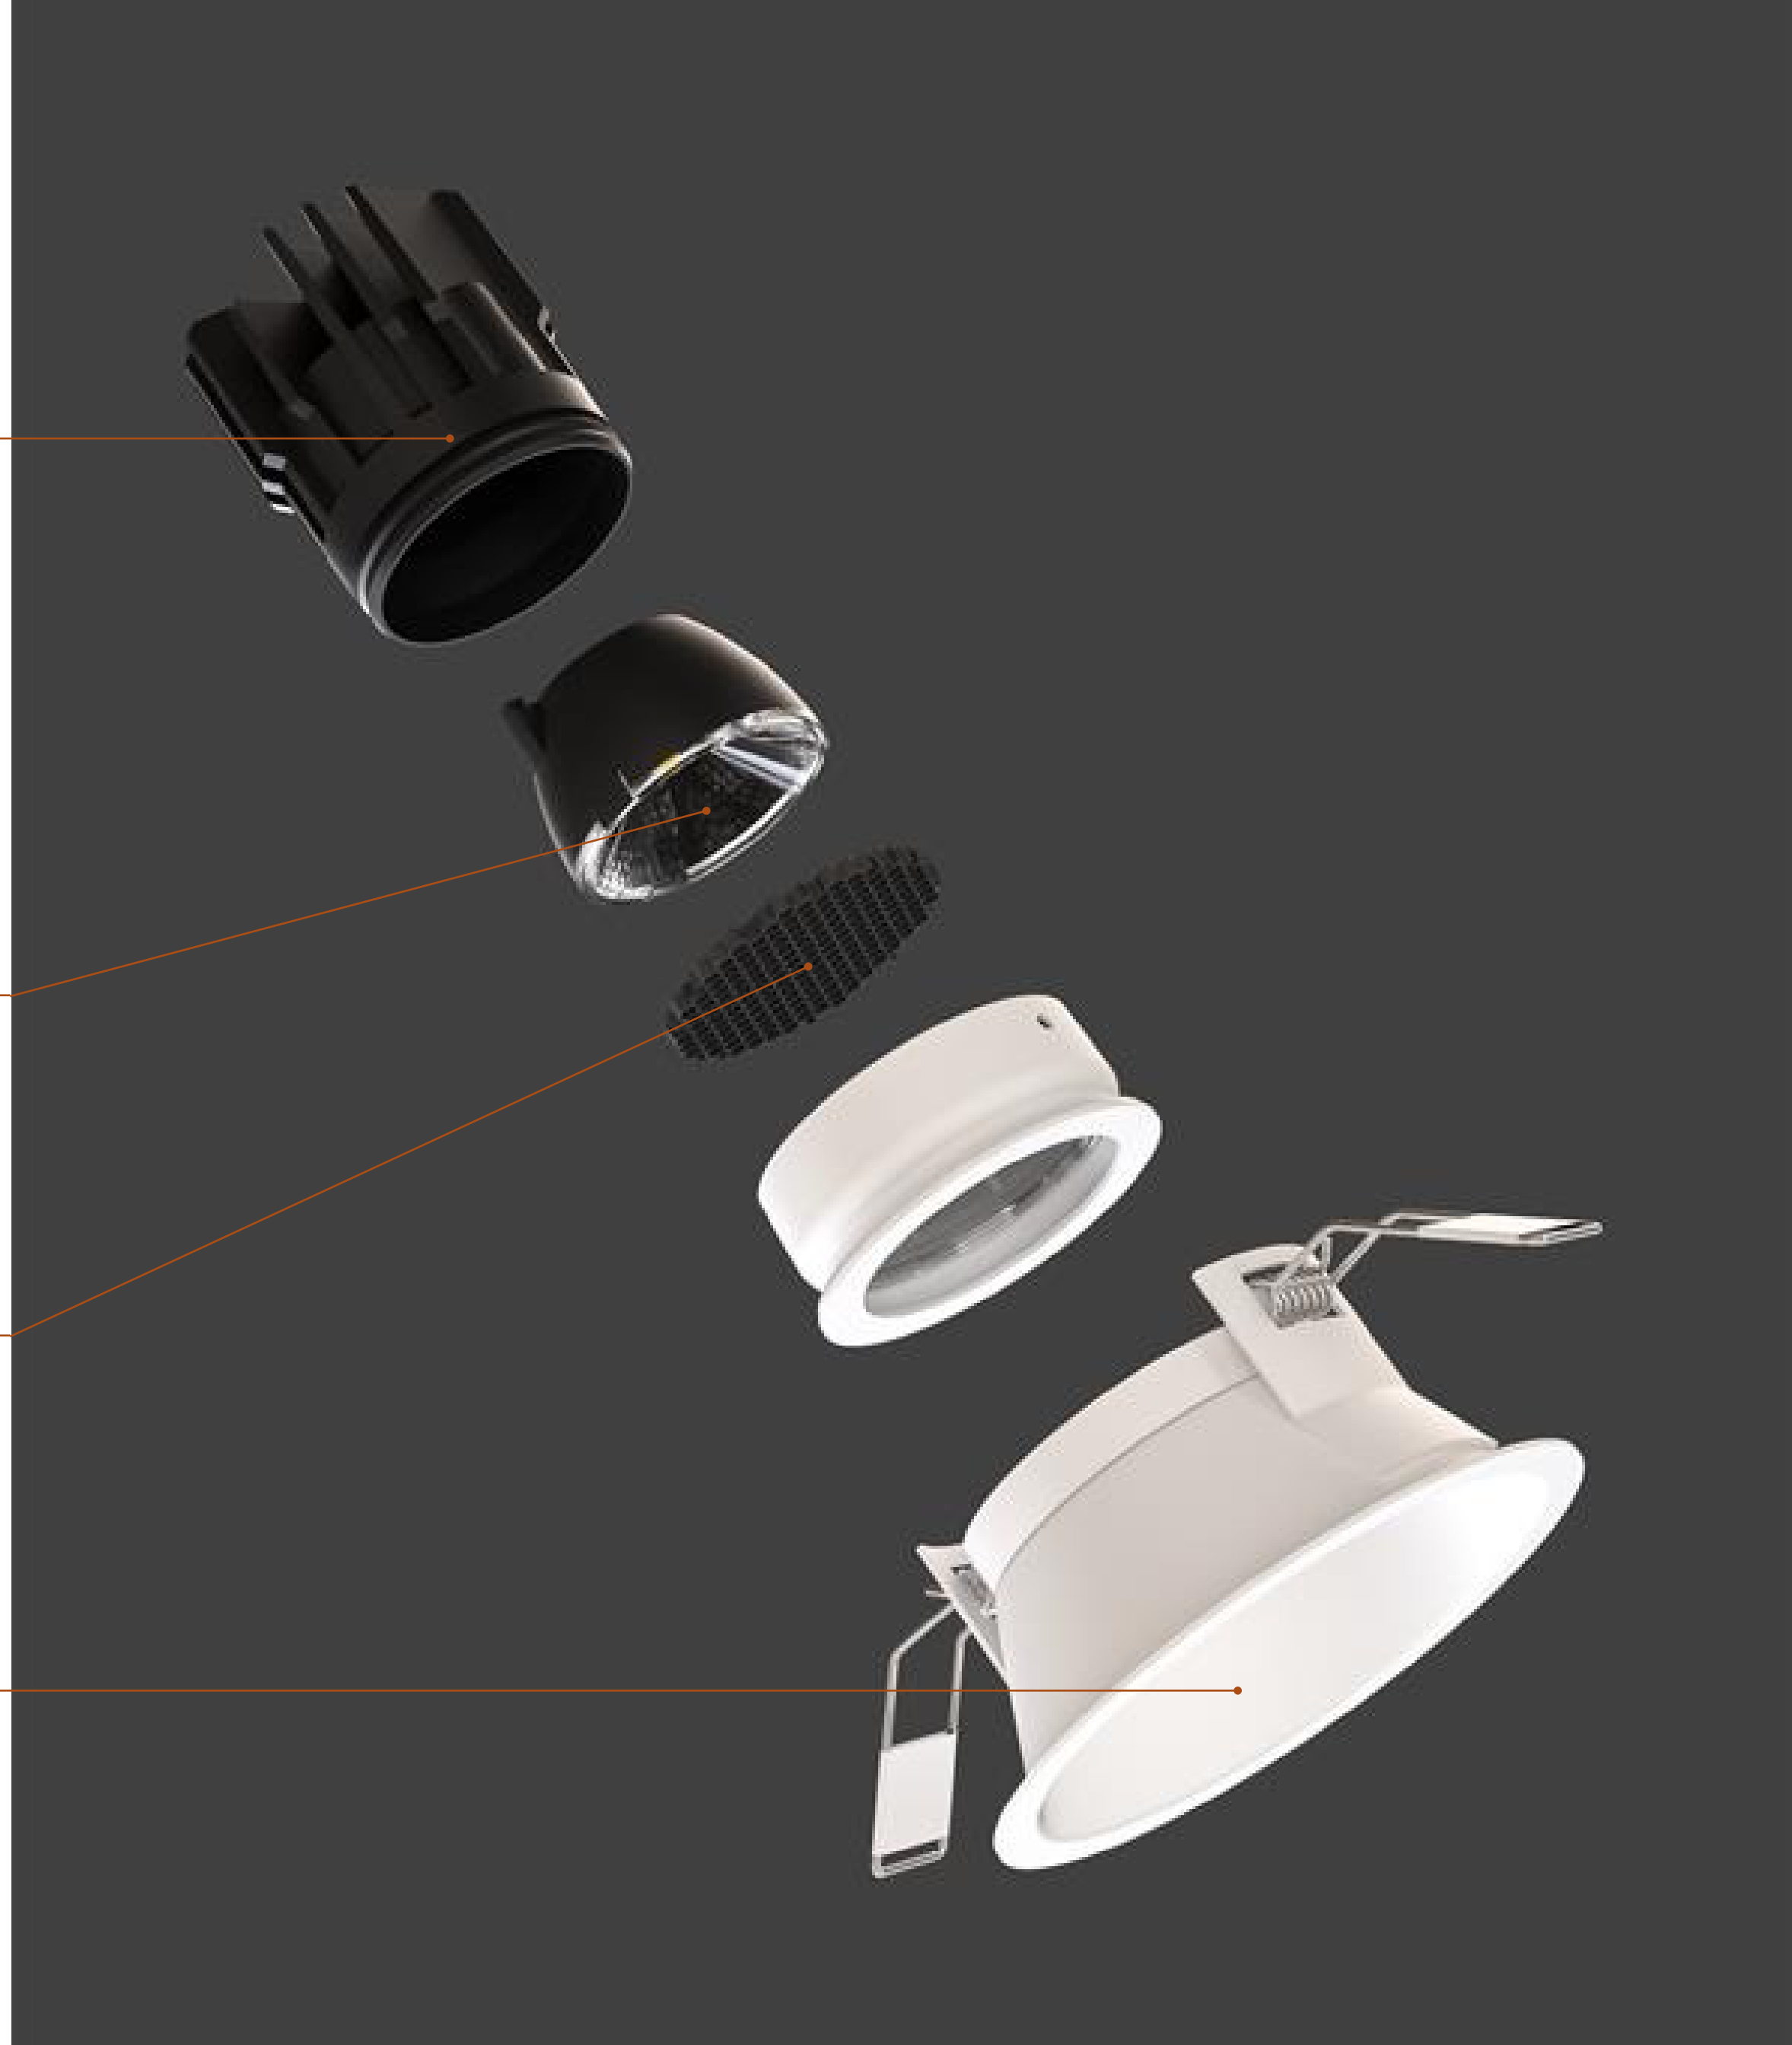

Informazioni sul prodotto

Accessorio supplementare

Modulo di emergenza
Kit di conversione di emergenza - 3 ore

Driver disponibili

Taglio di fase
DALI

Light engine

È possibile scegliere tra varie soluzioni di light engine per soddisfare i diversi requisiti di progetto

Edge Ottimizzato per l'illuminazione ambiente, crea un equilibrio tra qualità della luce ed efficacia per rispettare le norme edili

Essenza Progettato per interni di alta gamma che richiedono il massimo in termini di qualità della luce e comfort visivo

Lenti disponibili

A fascio stretto
A fascio medio
A fascio largo

Accessori ottici

Griglia a nido d'ape
Diffusore
Lineare

Gamme di Downlight PRO

Minima
Trimless
Pinhole
Decor