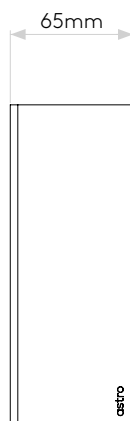

Tile 170 DALI

astro

General

Location:	Interior
Class:	CE (Class I)
Ip Rating:	IP20
Bathroom Zone:	-
Driver Required:	No
Installation Orientation:	Wall Mount - Horizontal
Main Material:	Metal - Aluminium
Dimensions (mm):	H: 170 W: 170 D: 65
Cut Out Hole :	-
Recess Depth (mm):	-
Fire Rating:	-
Cable Length (mm):	-
Gross Weight (kg):	1.1

Lamp

Light Source:	Mid-Power LED
Wattage:	14.1W
Lamp Included:	Yes (Integral)
Maximum Lamp Length (mm):	-
Luminous Flux (lm):	991
Colour Temp (K):	2700
CRI (Ra):	90
Macadam Ellipse:	3-Step
Tilt Adjustable Angle (°):	-
Rotation Adjustable Angle (°):	-
Lifetime (hrs):	54000
Beam Angle (°):	-

Please note that some dimensions may vary slightly due to manufacturing tolerances, this includes cable entry and fixing holes

Veuillez noter que certaines dimensions peuvent varier légèrement en raison des tolérances de fabrication, y compris l'entrée de câble et les trous de fixation.