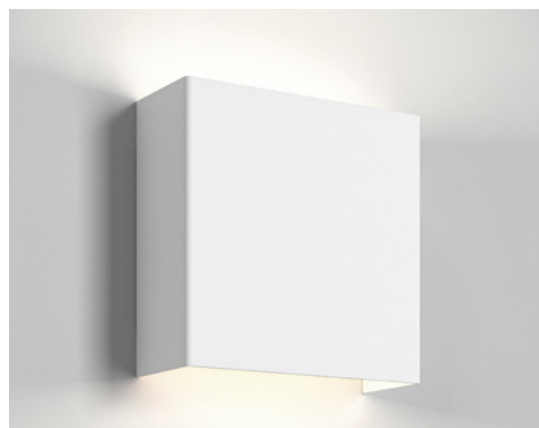

Tile 170 DALI

astro

General

Location:	Interior
Class:	CE (Class I)
Ip Rating:	IP20
Bathroom Zone:	-
Driver Required:	No
Installation Orientation:	Wall Mount - Horizontal
Main Material:	Metal - Aluminium
Dimensions (mm):	H: 170 W: 170 D: 65
Cut Out Hole :	-
Recess Depth (mm):	-
Fire Rating:	-
Cable Length (mm):	-
Gross Weight (kg):	1.1

Lamp

Light Source:	Mid-Power LED
Wattage:	14.1W
Lamp Included:	Yes (Integral)
Maximum Lamp Length (mm):	-
Luminous Flux (lm):	991
Colour Temp (K):	2700
CRI (Ra):	90
Macadam Ellipse:	3-Step
Tilt Adjustable Angle (°):	-
Rotation Adjustable Angle (°):	-
Lifetime (hrs):	54000
Beam Angle (°):	-

Code: 1493002

Finish: Matt White

To maintain this product to its best condition, please view our care and cleaning guide on the support section of the astro website.

Pour entretenir au mieux ce produit, veuillez consulter notre guide d'entretien et de nettoyage, dans la rubrique d'aide sur le site Web d'Astro.