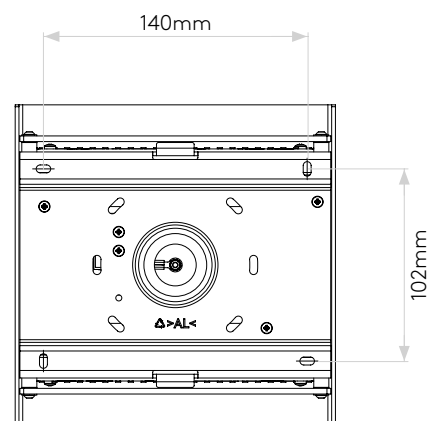

Tile 170 DALI

astro

General

Location:	Interior
Class:	CE (Class I)
Ip Rating:	IP20
Bathroom Zone:	-
Driver Required:	No
Installation Orientation:	Wall Mount - Horizontal
Main Material:	Metal - Aluminium
Dimensions (mm):	H: 170 W: 170 D: 65
Cut Out Hole :	-
Recess Depth (mm):	-
Fire Rating:	-
Cable Length (mm):	-
Gross Weight (kg):	1.1

Lamp

Light Source:	Mid-Power LED
Wattage:	14.1W
Lamp Included:	Yes (Integral)
Maximum Lamp Length (mm):	-
Luminous Flux (lm):	991
Colour Temp (K):	2700
CRI (Ra):	90
Macadam Ellipse:	3-Step
Tilt Adjustable Angle (°):	-
Rotation Adjustable Angle (°):	-
Lifetime (hrs):	54000
Beam Angle (°):	-

Please note that some dimensions may vary slightly due to manufacturing tolerances, this includes cable entry and fixing holes

Veuillez noter que certaines dimensions peuvent varier légèrement en raison des tolérances de fabrication, y compris l'entrée de câble et les trous de fixation.