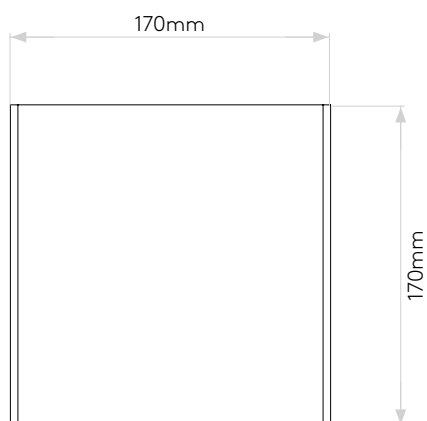

Tile 170 DALI

astro

General

Location:	Interior
Class:	CE (Class I)
Ip Rating:	IP20
Bathroom Zone:	-
Driver Required:	No
Installation Orientation:	Wall Mount - Horizontal
Main Material:	Metal - Aluminium
Dimensions (mm):	H: 170 W: 170 D: 65
Cut Out Hole :	-
Recess Depth (mm):	-
Fire Rating:	-
Cable Length (mm):	-
Gross Weight (kg):	1.1

Lamp

Light Source:	Mid-Power LED
Wattage:	14.1W
Lamp Included:	Yes (Integral)
Maximum Lamp Length (mm):	-
Luminous Flux (lm):	991
Colour Temp (K):	2700
CRI (Ra):	90
Macadam Ellipse:	3-Step
Tilt Adjustable Angle (°):	-
Rotation Adjustable Angle (°):	-
Lifetime (hrs):	54000
Beam Angle (°):	-

Please note that some dimensions may vary slightly due to manufacturing tolerances, this includes cable entry and fixing holes

Veuillez noter que certaines dimensions peuvent varier légèrement en raison des tolérances de fabrication, y compris l'entrée de câble et les trous de fixation.