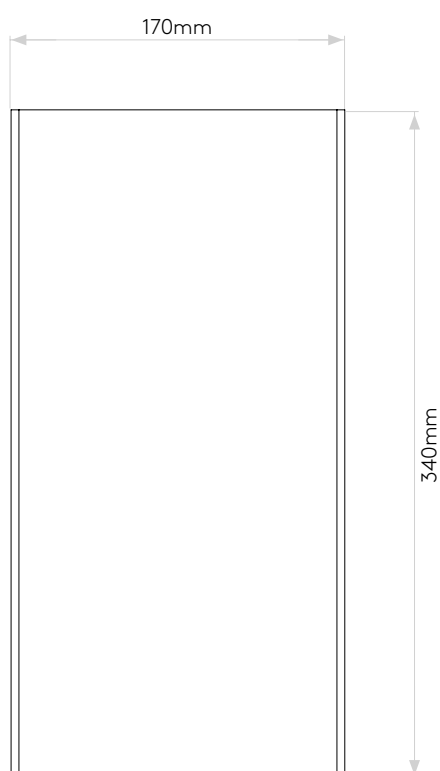

Please note that some dimensions may vary slightly due to manufacturing tolerances, this includes cable entry and fixing holes

Veuillez noter que certaines dimensions peuvent varier légèrement en raison des tolérances de fabrication, y compris l'entrée de câble et les trous de fixation.

Bitte beachten Sie, dass die Maße Fertigungstoleranzen unterliegen und daher in geringem Umfang von der angegebenen Größe abweichen können. Dies gilt auch für Kabeleingänge und Befestigungslöcher.

Si prega notare che possono esserci piccole variazioni in alcune dimensioni dovute alle tolleranze di produzione, queste includono l'ingresso del cavo e i fori di fissaggio.