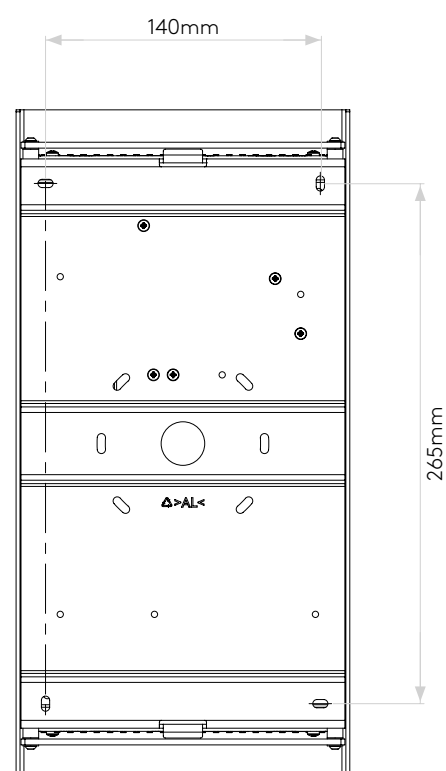

## General

|                           |                         |
|---------------------------|-------------------------|
| Location:                 | Interior                |
| Class:                    | CE (Class I)            |
| Ip Rating:                | IP20                    |
| Bathroom Zone:            | -                       |
| Driver Required:          | No                      |
| Installation Orientation: | Wall Mount - Horizontal |
| Main Material:            | Metal - Aluminium       |
| Dimensions (mm):          | H: 340 W: 170 D: 65     |
| Cut Out Hole :            | -                       |
| Recess Depth (mm):        | -                       |
| Fire Rating:              | -                       |
| Cable Length (mm):        | -                       |
| Gross Weight (kg):        | 1.62                    |

## Lamp

|                                |                |
|--------------------------------|----------------|
| Light Source:                  | Mid-Power LED  |
| Wattage:                       | 14.1W          |
| Lamp Included:                 | Yes (Integral) |
| Maximum Lamp Length (mm):      | -              |
| Luminous Flux (lm):            | 923            |
| Colour Temp (K):               | 2700           |
| CRI (Ra):                      | 90             |
| Macadam Ellipse:               | 3-Step         |
| Tilt Adjustable Angle (°):     | -              |
| Rotation Adjustable Angle (°): | -              |
| Lifetime (hrs):                | 54000          |
| Beam Angle (°):                | -              |

Please note that some dimensions may vary slightly due to manufacturing tolerances, this includes cable entry and fixing holes

Veuillez noter que certaines dimensions peuvent varier légèrement en raison des tolérances de fabrication, y compris l'entrée de câble et les trous de fixation.