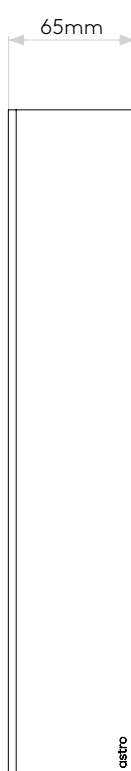

Please note that some dimensions may vary slightly due to manufacturing tolerances, this includes cable entry and fixing holes

Veuillez noter que certaines dimensions peuvent varier légèrement en raison des tolérances de fabrication, y compris l'entrée de câble et les trous de fixation.

Bitte beachten Sie, dass die Maße Fertigungstoleranzen unterliegen und daher in geringem Umfang von der angegebenen Größe abweichen können. Dies gilt auch für Kabeleingänge und Befestigungslöcher.

Si prega notare che possono esserci piccole variazioni in alcune dimensioni dovute alle tolleranze di produzione, queste includono l'ingresso del cavo e i fori di fissaggio.