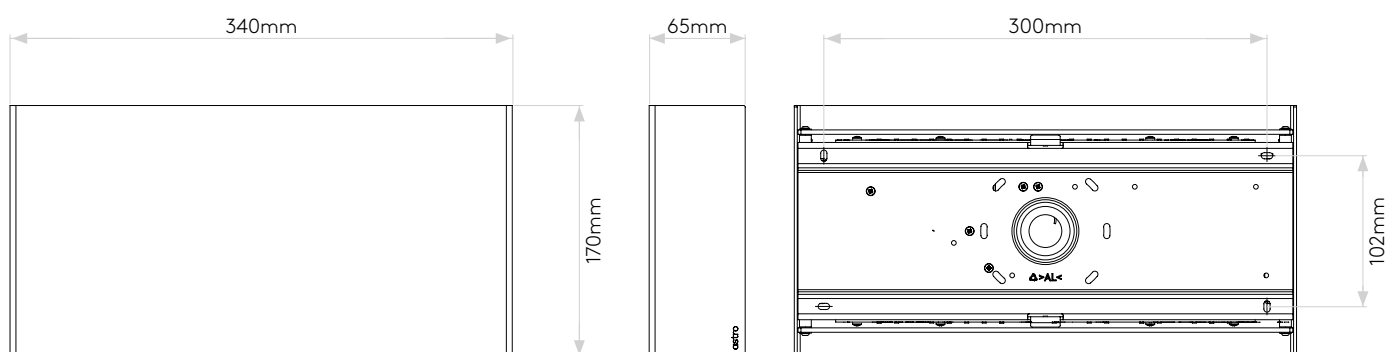

Please note that some dimensions may vary slightly due to manufacturing tolerances, this includes cable entry and fixing holes

Veillez noter que certaines dimensions peuvent varier légèrement en raison des tolérances de fabrication, y compris l'entrée de câble et les trous de fixation.

Bitte beachten Sie, dass die Maße Fertigungstoleranzen unterliegen und daher in geringem Umfang von der angegebenen Größe abweichen können. Dies gilt auch für Kabeleingänge und Befestigungslöcher.

Si prega notare che possono esserci piccole variazioni in alcune dimensioni dovute alle tolleranze di produzione, queste includono l'ingresso del cavo e i fori di fissaggio.