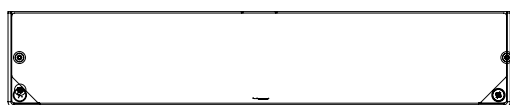

Please note that some dimensions may vary slightly due to manufacturing tolerances, this includes cable entry and fixing holes

Veillez noter que certaines dimensions peuvent varier légèrement en raison des tolérances de fabrication, y compris l'entrée de câble et les trous de fixation.

Bitte beachten Sie, dass die Maße Fertigungstoleranzen unterliegen und daher in geringem Umfang von der angegebenen Größe abweichen können. Dies gilt auch für Kabeleingänge und Befestigungslöcher.

Si prega notare che possono esserci piccole variazioni in alcune dimensioni dovute alle tolleranze di produzione, queste includono l'ingresso del cavo e i fori di fissaggio.