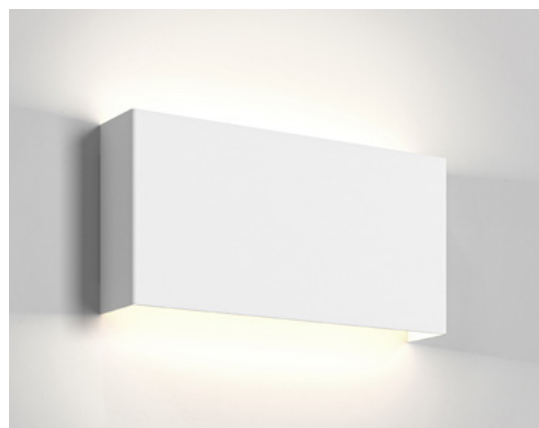

Tile 340 DALI

astro

General

Location:	Interior
Class:	CE (Class I)
Ip Rating:	IP20
Bathroom Zone:	-
Driver Required:	No
Installation Orientation:	Wall Mount - Horizontal
Main Material:	Metal - Aluminium
Dimensions (mm):	H: 170 W: 340 D: 65
Cut Out Hole :	-
Recess Depth (mm):	-
Fire Rating:	-
Cable Length (mm):	-
Gross Weight (kg):	1.76

Lamp

Light Source:	Mid-Power LED
Wattage:	14.2W
Lamp Included:	Yes (Integral)
Maximum Lamp Length (mm):	-
Luminous Flux (lm):	923
Colour Temp (K):	2700
CRI (Ra):	90
Macadam Ellipse:	3-Step
Tilt Adjustable Angle (°):	-
Rotation Adjustable Angle (°):	-
Lifetime (hrs):	52000
Beam Angle (°):	-

Electrical

Switched:	No
Dimmable:	Yes
Dimming Method:	DALI
Supply Frequency (Hz):	50/60
Driver/Ballast Voltage (V):	100-240
Driver Lifetime (hrs):	50000
Efficacy (lm/W):	65

Additional Information:

Shade Included:	-
Shade/Diffuser Material:	-
Shade/Diffuser Finish:	-
F Mark:	Suitable for mounting on flammable materials

Code: 1493010
Finish: Matt White

To maintain this product to its best condition, please view our care and cleaning guide on the support section of the astro website.

Pour entretenir au mieux ce produit, veuillez consulter notre guide d'entretien et de nettoyage, dans la rubrique d'aide sur le site Web d'Astro.

Um dieses Produkt im besten Zustand zu erhalten, beachten Sie bitte unseren Leitfaden zu Pflege und Reinigung im Abschnitt „Support“ auf der Astro-Website.

Per mantenere questo prodotto nelle sue migliori condizioni, consultare la nostra guida per la manutenzione e la pulizia nella sezione dedicata all'assistenza del sito Web Astro.