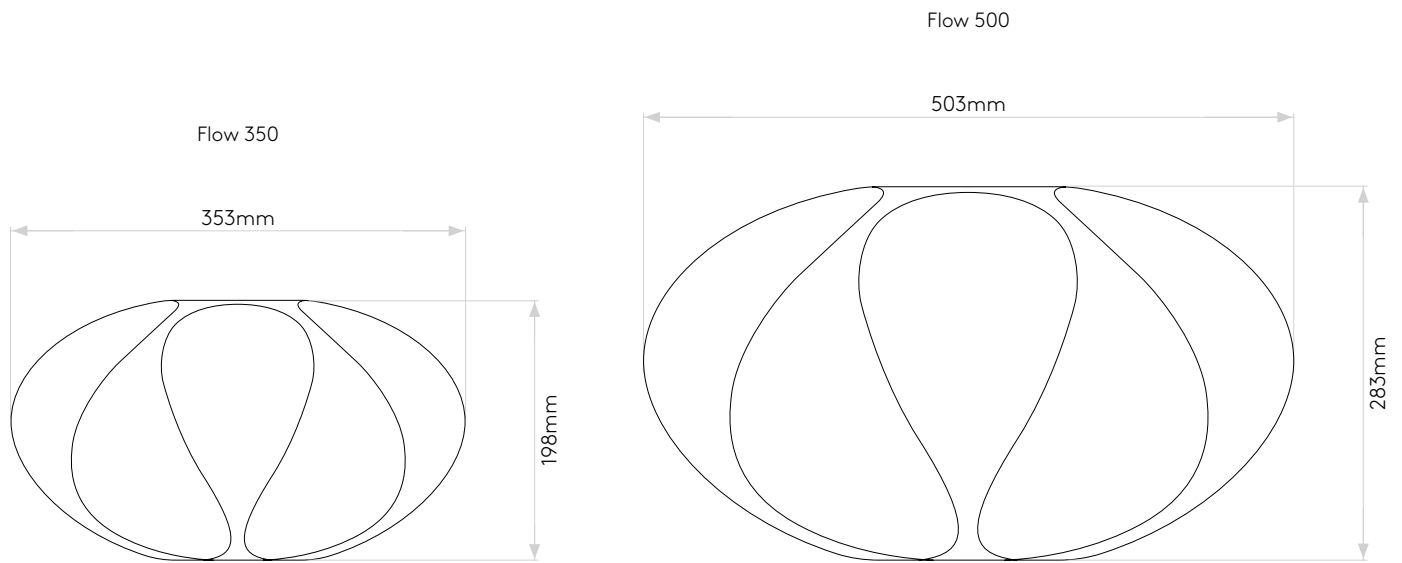

Compatible with:

Please note that some dimensions may vary slightly due to manufacturing tolerances, this includes cable entry and fixing holes

Veuillez noter que certaines dimensions peuvent varier légèrement en raison des tolérances de fabrication, y compris l'entrée de câble et les trous de fixation.

Bitte beachten Sie, dass die Maße Fertigungstoleranzen unterliegen und daher in geringem Umfang von der angegebenen Größe abweichen können. Dies gilt auch für Kabeleingänge und Befestigungslöcher.

Si prega notare che possono esserci piccole variazioni in alcune dimensioni dovute alle tolleranze di produzione, queste includono l'ingresso del cavo e i fori di fissaggio.