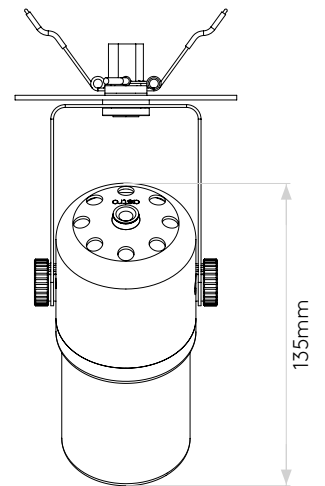

Please note that some dimensions may vary slightly due to manufacturing tolerances, this includes cable entry and fixing holes

Veillez noter que certaines dimensions peuvent varier légèrement en raison des tolérances de fabrication, y compris l'entrée de câble et les trous de fixation.

Bitte beachten Sie, dass die Maße Fertigungstoleranzen unterliegen und daher in geringem Umfang von der angegebenen Größe abweichen können. Dies gilt auch für Kabeingänge und Befestigungslöcher.

Si prega notare che possono esserci piccole variazioni in alcune dimensioni dovute alle tolleranze di produzione, queste includono l'ingresso del cavo e i fori di fissaggio.