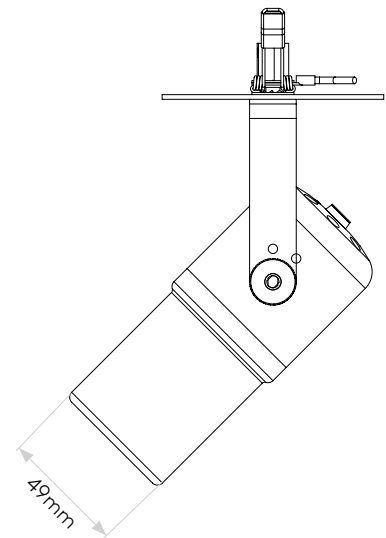

Please note that some dimensions may vary slightly due to manufacturing tolerances, this includes cable entry and fixing holes

Veillez noter que certaines dimensions peuvent varier légèrement en raison des tolérances de fabrication, y compris l'entrée de câble et les trous de fixation.

Bitte beachten Sie, dass die Maße Fertigungstoleranzen unterliegen und daher in geringem Umfang von der angegebenen Größe abweichen können. Dies gilt auch für Kabeingänge und Befestigungslöcher.

Si prega notare che possono esserci piccole variazioni in alcune dimensioni dovute alle tolleranze di produzione, queste includono l'ingresso del cavo e i fori di fissaggio.