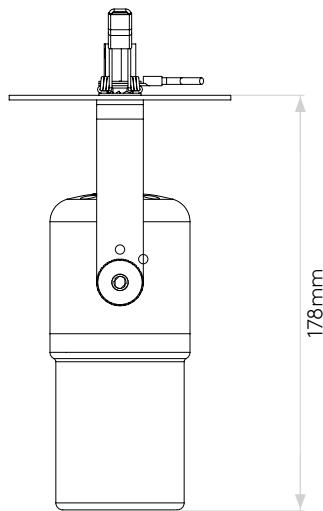

Please note that some dimensions may vary slightly due to manufacturing tolerances, this includes cable entry and fixing holes

Veillez noter que certaines dimensions peuvent varier légèrement en raison des tolérances de fabrication, y compris l'entrée de câble et les trous de fixation.

Bitte beachten Sie, dass die Maße Fertigungstoleranzen unterliegen und daher in geringem Umfang von der angegebenen Größe abweichen können. Dies gilt auch für Kabeingänge und Befestigungslöcher.

Si prega notare che possono esserci piccole variazioni in alcune dimensioni dovute alle tolleranze di produzione, queste includono l'ingresso del cavo e i fori di fissaggio.