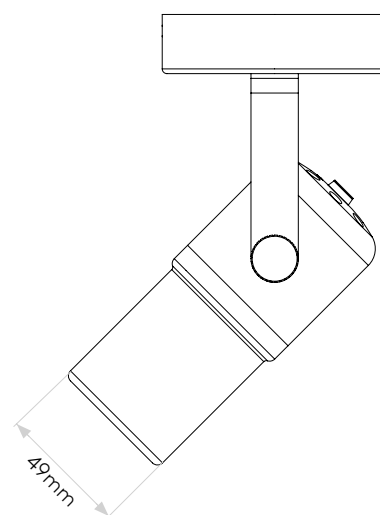

Please note that some dimensions may vary slightly due to manufacturing tolerances, this includes cable entry and fixing holes

Veillez noter que certaines dimensions peuvent varier légèrement en raison des tolérances de fabrication, y compris l'entrée de câble et les trous de fixation.

Bitte beachten Sie, dass die Maße Fertigungstoleranzen unterliegen und daher in geringem Umfang von der angegebenen Größe abweichen können. Dies gilt auch für Kabeleingänge und Befestigungslöcher.

Si prega notare che possono esserci piccole variazioni in alcune dimensioni dovute alle tolleranze di produzione, queste includono l'ingresso del cavo e i fori di fissaggio.