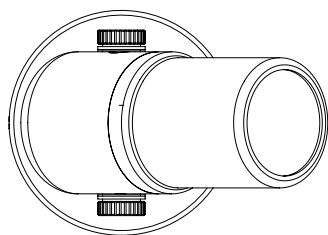

Please note that some dimensions may vary slightly due to manufacturing tolerances, this includes cable entry and fixing holes

Veillez noter que certaines dimensions peuvent varier légèrement en raison des tolérances de fabrication, y compris l'entrée de câble et les trous de fixation.

Bitte beachten Sie, dass die Maße Fertigungstoleranzen unterliegen und daher in geringem Umfang von der angegebenen Größe abweichen können. Dies gilt auch für Kabeleingänge und Befestigungslöcher.

Si prega notare che possono esserci piccole variazioni in alcune dimensioni dovute alle tolleranze di produzione, queste includono l'ingresso del cavo e i fori di fissaggio.