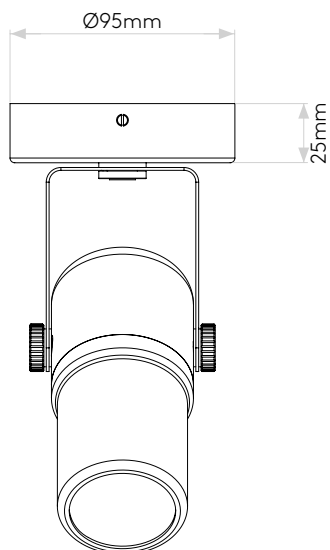

Please note that some dimensions may vary slightly due to manufacturing tolerances, this includes cable entry and fixing holes

Veillez noter que certaines dimensions peuvent varier légèrement en raison des tolérances de fabrication, y compris l'entrée de câble et les trous de fixation.

Bitte beachten Sie, dass die Maße Fertigungstoleranzen unterliegen und daher in geringem Umfang von der angegebenen Größe abweichen können. Dies gilt auch für Kabeleingänge und Befestigungslöcher.

Si prega notare che possono esserci piccole variazioni in alcune dimensioni dovute alle tolleranze di produzione, queste includono l'ingresso del cavo e i fori di fissaggio.