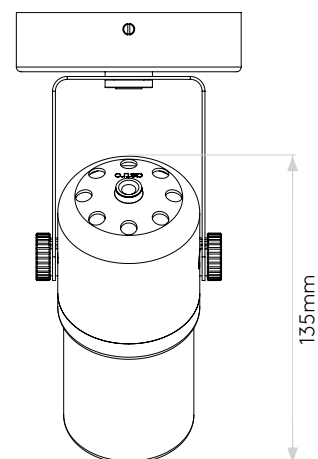

Please note that some dimensions may vary slightly due to manufacturing tolerances, this includes cable entry and fixing holes

Veillez noter que certaines dimensions peuvent varier légèrement en raison des tolérances de fabrication, y compris l'entrée de câble et les trous de fixation.

Bitte beachten Sie, dass die Maße Fertigungstoleranzen unterliegen und daher in geringem Umfang von der angegebenen Größe abweichen können. Dies gilt auch für Kabeleingänge und Befestigungslöcher.

Si prega notare che possono esserci piccole variazioni in alcune dimensioni dovute alle tolleranze di produzione, queste includono l'ingresso del cavo e i fori di fissaggio.