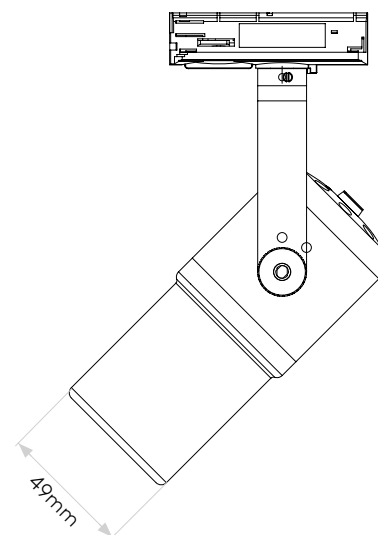

Please note that some dimensions may vary slightly due to manufacturing tolerances, this includes cable entry and fixing holes

Veuillez noter que certaines dimensions peuvent varier légèrement en raison des tolérances de fabrication, y compris l'entrée de câble et les trous de fixation.

Bitte beachten Sie, dass die Maße Fertigungstoleranzen unterliegen und daher in geringem Umfang von der angegebenen Größe abweichen können. Dies gilt auch für Kabeleingänge und Befestigungslöcher.

Si prega notare che possono esserci piccole variazioni in alcune dimensioni dovute alle tolleranze di produzione, queste includono l'ingresso del cavo e i fori di fissaggio.