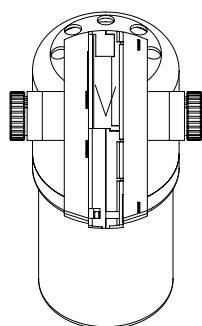

Please note that some dimensions may vary slightly due to manufacturing tolerances, this includes cable entry and fixing holes

Veuillez noter que certaines dimensions peuvent varier légèrement en raison des tolérances de fabrication, y compris l'entrée de câble et les trous de fixation.

Bitte beachten Sie, dass die Maße Fertigungstoleranzen unterliegen und daher in geringem Umfang von der angegebenen Größe abweichen können. Dies gilt auch für Kabeleingänge und Befestigungslöcher.

Si prega notare che possono esserci piccole variazioni in alcune dimensioni dovute alle tolleranze di produzione, queste includono l'ingresso del cavo e i fori di fissaggio.