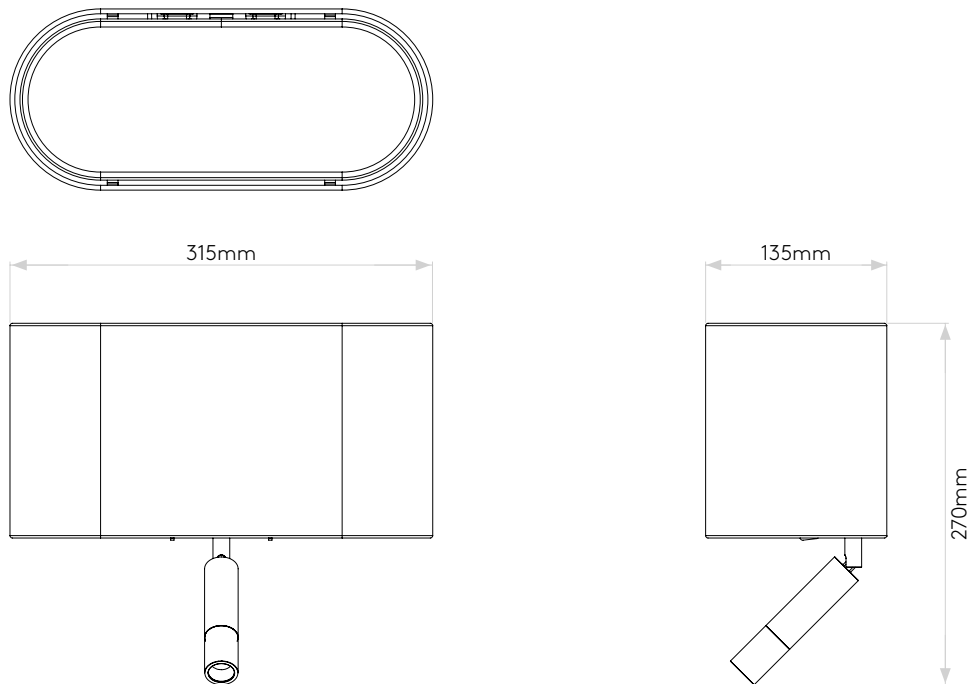

## General

Location:	Interior
Class:	CE (Class I)
Ip Rating:	IP20
Bathroom Zone:	Zone 3
Driver Required:	No
Installation Orientation:	Wall Mount - Vertical
Main Material:	Metal - Zinc
Dimensions (mm):	H: 260 W: 110 D: 90
Cut Out Hole :	-
Recess Depth (mm):	-
Fire Rating:	-
Cable Length (mm):	-
Gross Weight (kg):	1.02

# Product Elevations

astro

Without Shade

With Stadium 160 Shade

Please note that some dimensions may vary slightly due to manufacturing tolerances, this includes cable entry and fixing holes

Veuillez noter que certaines dimensions peuvent varier légèrement en raison des tolérances de fabrication, y compris l'entrée de câble et les trous de fixation.