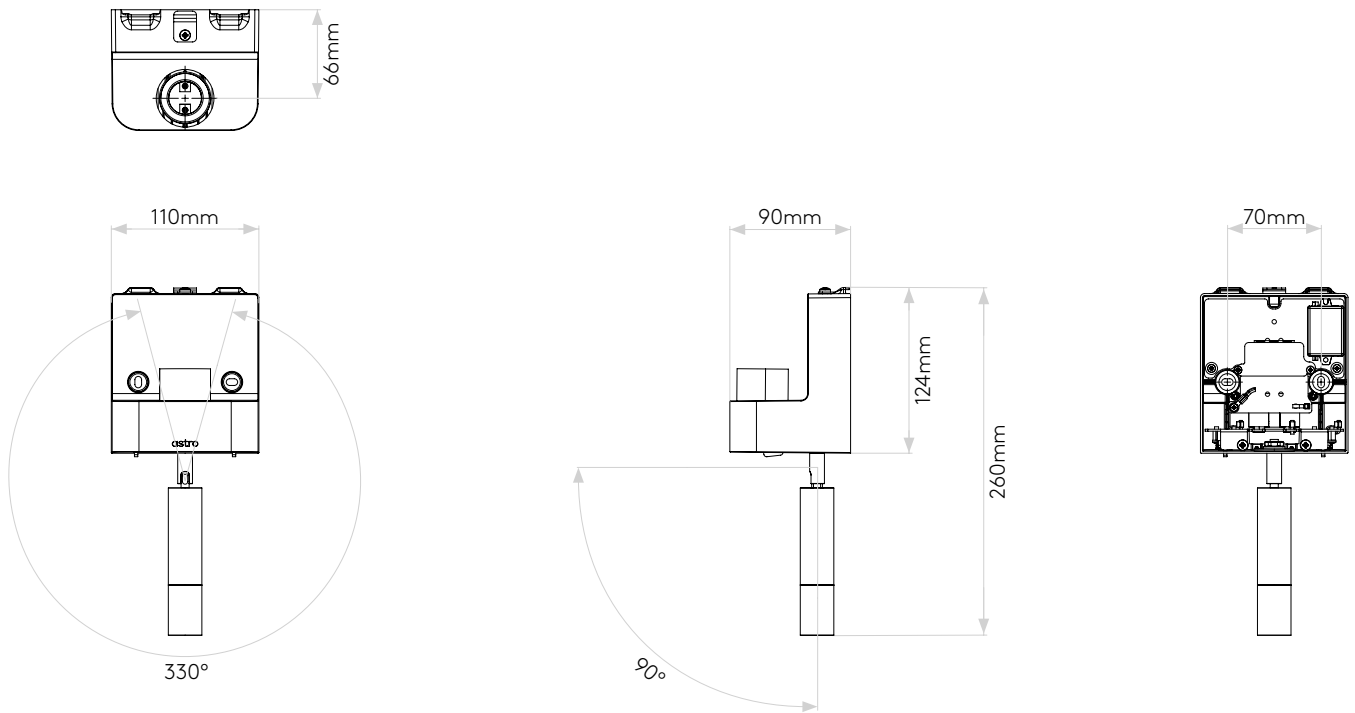

## General

Location:	Interior
Class:	CE (Class I)
Ip Rating:	IP20
Bathroom Zone:	Zone 3
Driver Required:	No
Installation Orientation:	Wall Mount - Vertical
Main Material:	Metal - Zinc
Dimensions (mm):	H: 260 W: 110 D: 90
Cut Out Hole :	-
Recess Depth (mm):	-
Fire Rating:	-
Cable Length (mm):	-
Gross Weight (kg):	1.02

## Main Lamp

Light Source:	LED E27/ES
Wattage:	12W Max
Lamp Included:	No
Maximum Lamp Length (mm):	110
Luminous Flux (lm):	Lamp Dependent
Colour Temp (K):	Lamp Dependent
Cri (Ra)	Lamp Dependent
Macadam Ellipse:	Lamp Dependent
Tilt Adjustable Angle (°):	-
Rotation Adjustable Angle (°):	-
Lifetime (hrs):	Lamp Dependent
Beam Angle (°):	Lamp Dependent

# Product Elevations

astro

Without Shade

With Stadium 160 Shade

Please note that some dimensions may vary slightly due to manufacturing tolerances, this includes cable entry and fixing holes

Veuillez noter que certaines dimensions peuvent varier légèrement en raison des tolérances de fabrication, y compris l'entrée de câble et les trous de fixation.