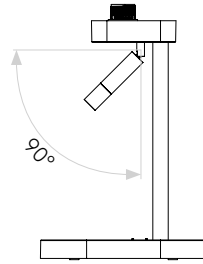

# Product Elevations

astro

Without Shade

With Stadium 160 Shade

Please note that some dimensions may vary slightly due to manufacturing tolerances, this includes cable entry and fixing holes

Veuillez noter que certaines dimensions peuvent varier légèrement en raison des tolérances de fabrication, y compris l'entrée de câble et les trous de fixation.