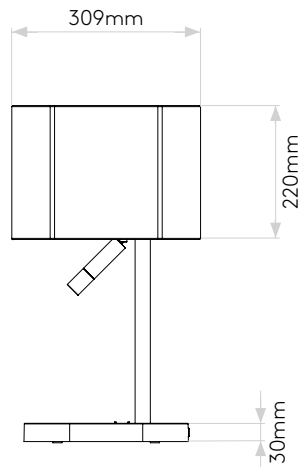

## General

Location:	Interior
Class:	CE (Class II)
Ip Rating:	IP20
Bathroom Zone:	Zone 3
Driver Required:	No
Installation Orientation:	-
Main Material:	Metal - Zinc
Dimensions (mm):	H: 550 W: 179 D: 309
Cut Out Hole :	-
Recess Depth (mm):	-
Fire Rating:	-
Cable Length (mm):	2000
Gross Weight (kg):	3.1

# Product Elevations

astro

Without Shade

With Stadium 160 Shade

Please note that some dimensions may vary slightly due to manufacturing tolerances, this includes cable entry and fixing holes

Veuillez noter que certaines dimensions peuvent varier légèrement en raison des tolérances de fabrication, y compris l'entrée de câble et les trous de fixation.