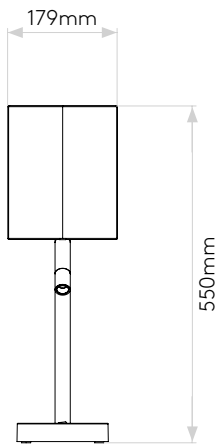

## General

Location:	Interior
Class:	CE (Class II)
Ip Rating:	IP20
Bathroom Zone:	Zone 3
Driver Required:	No
Installation Orientation:	-
Main Material:	Metal - Zinc
Dimensions (mm):	H: 550 W: 179 D: 309
Cut Out Hole :	-
Recess Depth (mm):	-
Fire Rating:	-
Cable Length (mm):	2000
Gross Weight (kg):	3.1

## Main Lamp

Light Source:	LED E27/ES
Wattage:	12W Max
Lamp Included:	No
Maximum Lamp Length (mm):	110
Luminous Flux (lm):	Lamp Dependent
Colour Temp (K):	Lamp Dependent
Cri (Ra)	Lamp Dependent
Macadam Ellipse:	Lamp Dependent
Tilt Adjustable Angle (°):	-
Rotation Adjustable Angle (°):	-
Lifetime (hrs):	Lamp Dependent
Beam Angle (°):	Lamp Dependent

# Product Elevations

astro

Without Shade

With Stadium 160 Shade

Please note that some dimensions may vary slightly due to manufacturing tolerances, this includes cable entry and fixing holes

Veuillez noter que certaines dimensions peuvent varier légèrement en raison des tolérances de fabrication, y compris l'entrée de câble et les trous de fixation.