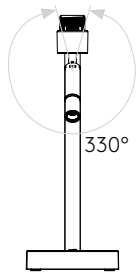

Product Elevations

astro

Without Shade