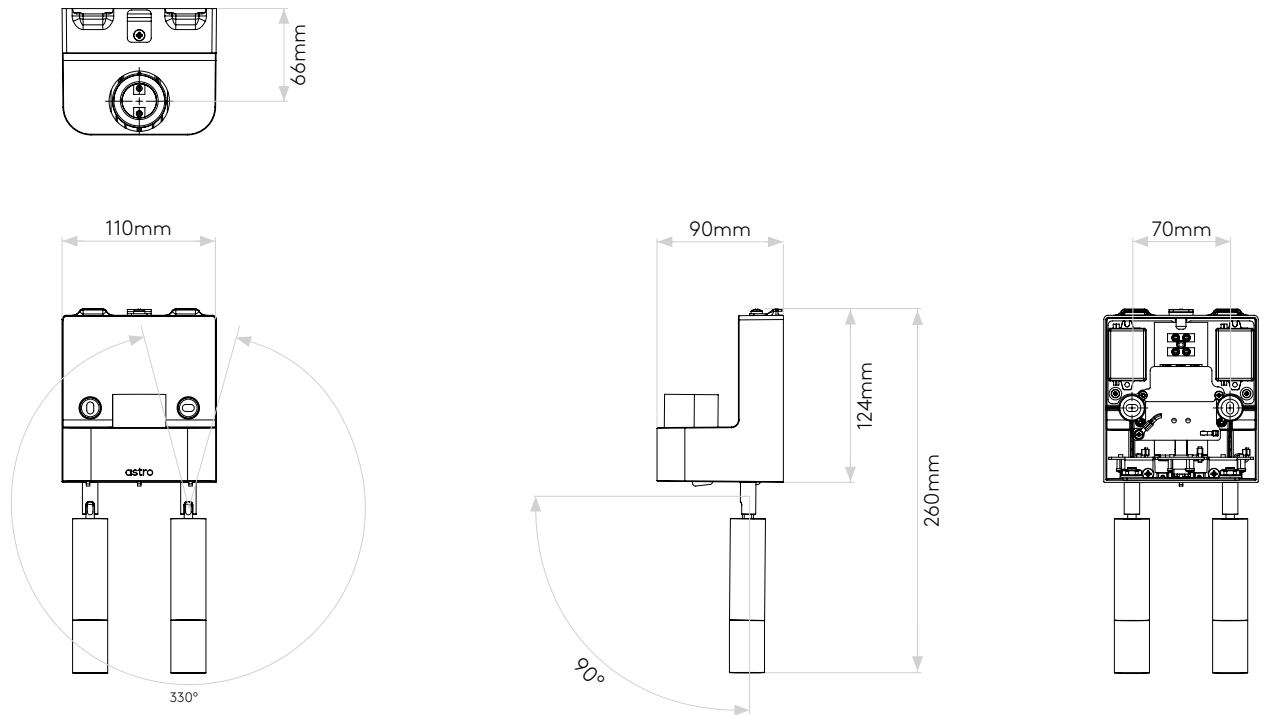

## General

Location:	Interior
Class:	CE (Class I)
Ip Rating:	IP20
Bathroom Zone:	Zone 3
Driver Required:	No
Installation Orientation:	Wall Mount - Vertical
Main Material:	Metal - Zinc
Dimensions (mm):	H: 260 W: 110 D: 90
Cut Out Hole :	-
Recess Depth (mm):	-
Fire Rating:	-
Cable Length (mm):	-
Gross Weight (kg):	1.25

## Main Lamp

Light Source:	LED E27/ES
Wattage:	12W Max
Lamp Included:	No
Maximum Lamp Length (mm):	110
Luminous Flux (lm):	Lamp Dependent
Colour Temp (K):	Lamp Dependent
Cri (Ra)	Lamp Dependent
Macadam Ellipse:	Lamp Dependent
Tilt Adjustable Angle (°):	-
Rotation Adjustable Angle (°):	-
Lifetime (hrs):	Lamp Dependent
Beam Angle (°):	Lamp Dependent

# Product Elevations

astro

Without Shade

With Stadium 160 Shade

Please note that some dimensions may vary slightly due to manufacturing tolerances, this includes cable entry and fixing holes

Veuillez noter que certaines dimensions peuvent varier légèrement en raison des tolérances de fabrication, y compris l'entrée de câble et les trous de fixation.