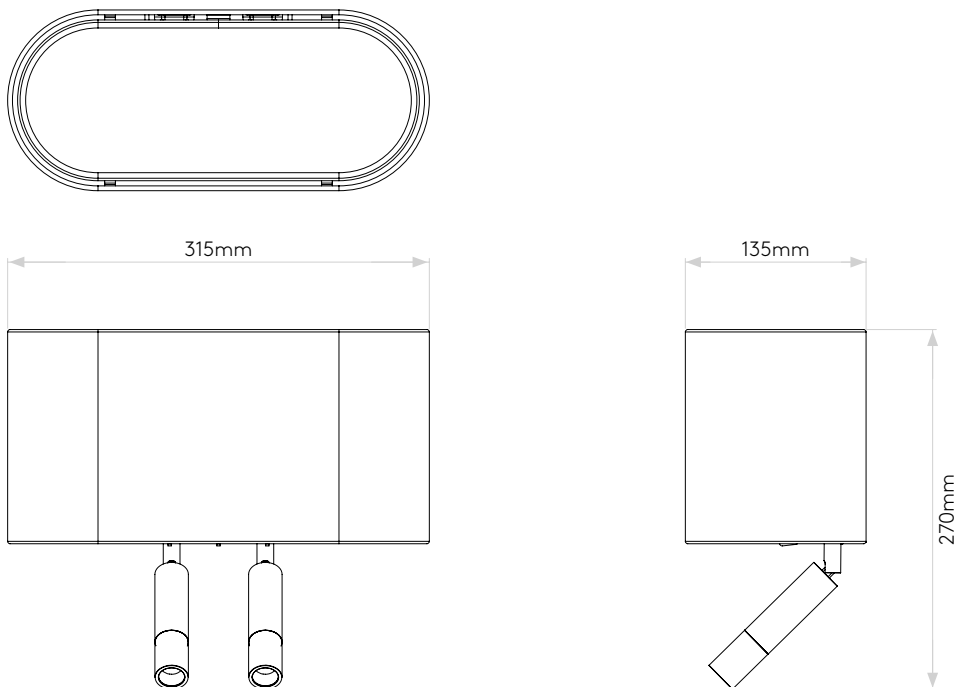

## General

Location:	Interior
Class:	CE (Class I)
Ip Rating:	IP20
Bathroom Zone:	Zone 3
Driver Required:	No
Installation Orientation:	Wall Mount - Vertical
Main Material:	Metal - Zinc
Dimensions (mm):	H: 260 W: 110 D: 90
Cut Out Hole :	-
Recess Depth (mm):	-
Fire Rating:	-
Cable Length (mm):	-
Gross Weight (kg):	1.25

# Product Elevations

astro

Without Shade

With Stadium 160 Shade

Please note that some dimensions may vary slightly due to manufacturing tolerances, this includes cable entry and fixing holes

Veuillez noter que certaines dimensions peuvent varier légèrement en raison des tolérances de fabrication, y compris l'entrée de câble et les trous de fixation.