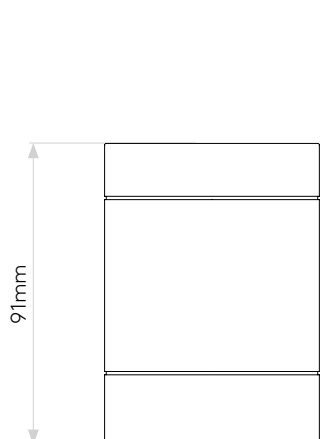

Please note that some dimensions may vary slightly due to manufacturing tolerances, this includes cable entry and fixing holes

Veuillez noter que certaines dimensions peuvent varier légèrement en raison des tolérances de fabrication, y compris l'entrée de câble et les trous de fixation.

Bitte beachten Sie, dass die Maße Fertigungstoleranzen unterliegen und daher in geringem Umfang von der angegebenen Größe abweichen können. Dies gilt auch für Kabeleingänge und Befestigungslöcher.

Si prega notare che possono esserci piccole variazioni in alcune dimensioni dovute alle tolleranze di produzione, queste includono l'ingresso del cavo e i fori di fissaggio.