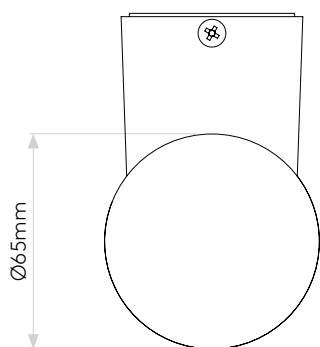

Please note that some dimensions may vary slightly due to manufacturing tolerances, this includes cable entry and fixing holes

Veuillez noter que certaines dimensions peuvent varier légèrement en raison des tolérances de fabrication, y compris l'entrée de câble et les trous de fixation.

Bitte beachten Sie, dass die Maße Fertigungstoleranzen unterliegen und daher in geringem Umfang von der angegebenen Größe abweichen können. Dies gilt auch für Kabeleingänge und Befestigungslöcher.

Si prega notare che possono esserci piccole variazioni in alcune dimensioni dovute alle tolleranze di produzione, queste includono l'ingresso del cavo e i fori di fissaggio.