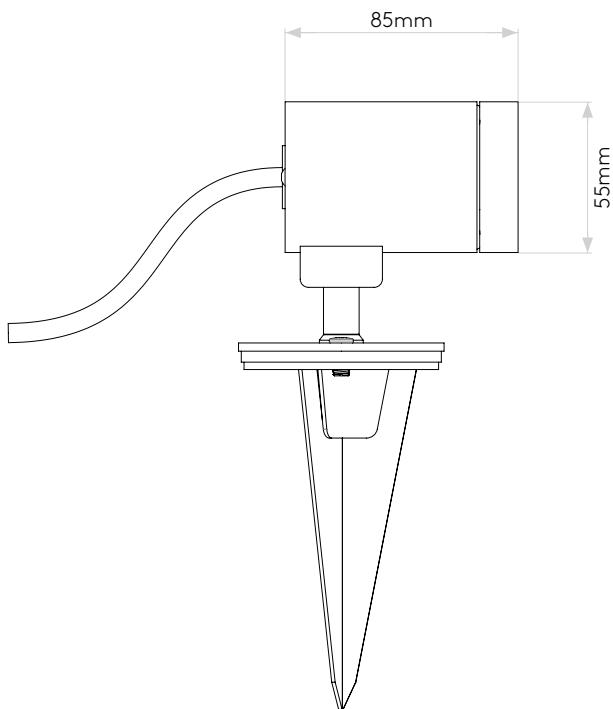

Please note that some dimensions may vary slightly due to manufacturing tolerances, this includes cable entry and fixing holes

Veillez noter que certaines dimensions peuvent varier légèrement en raison des tolérances de fabrication, y compris l'entrée de câble et les trous de fixation.

Bitte beachten Sie, dass die Maße Fertigungstoleranzen unterliegen und daher in geringem Umfang von der angegebenen Größe abweichen können. Dies gilt auch für Kabeleingänge und Befestigungslöcher.

Si prega notare che possono esserci piccole variazioni in alcune dimensioni dovute alle tolleranze di produzione, queste includono l'ingresso del cavo e i fori di fissaggio.