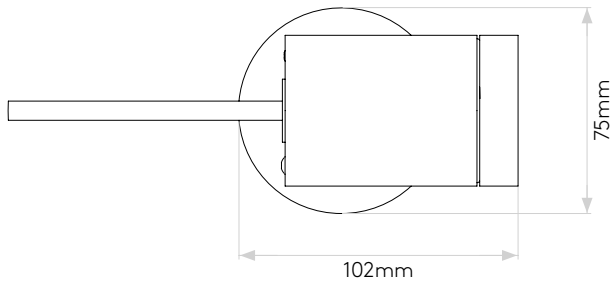

Please note that some dimensions may vary slightly due to manufacturing tolerances, this includes cable entry and fixing holes

Veillez noter que certaines dimensions peuvent varier légèrement en raison des tolérances de fabrication, y compris l'entrée de câble et les trous de fixation.

Bitte beachten Sie, dass die Maße Fertigungstoleranzen unterliegen und daher in geringem Umfang von der angegebenen Größe abweichen können. Dies gilt auch für Kabeleingänge und Befestigungslöcher.

Si prega notare che possono esserci piccole variazioni in alcune dimensioni dovute alle tolleranze di produzione, queste includono l'ingresso del cavo e i fori di fissaggio.