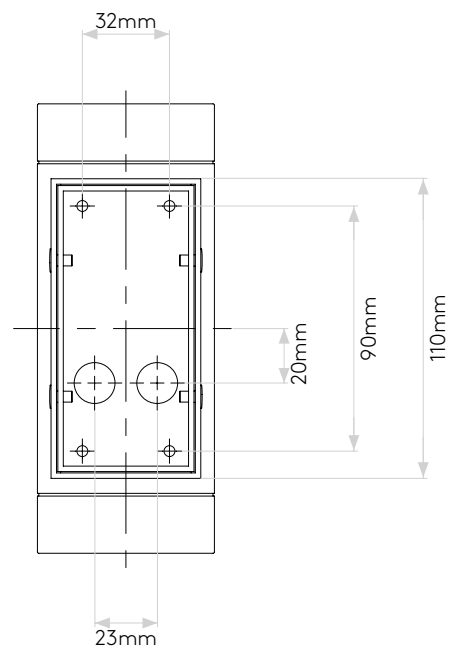

Please note that some dimensions may vary slightly due to manufacturing tolerances, this includes cable entry and fixing holes

Veillez noter que certaines dimensions peuvent varier légèrement en raison des tolérances de fabrication, y compris l'entrée de câble et les trous de fixation.

Bitte beachten Sie, dass die Maße Fertigungstoleranzen unterliegen und daher in geringem Umfang von der angegebenen Größe abweichen können. Dies gilt auch für Kabeleingänge und Befestigungslöcher.

Si prega notare che possono esserci piccole variazioni in alcune dimensioni dovute alle tolleranze di produzione, queste includono l'ingresso del cavo e i fori di fissaggio.