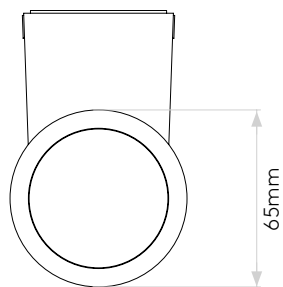

Please note that some dimensions may vary slightly due to manufacturing tolerances, this includes cable entry and fixing holes

Veillez noter que certaines dimensions peuvent varier légèrement en raison des tolérances de fabrication, y compris l'entrée de câble et les trous de fixation.

Bitte beachten Sie, dass die Maße Fertigungstoleranzen unterliegen und daher in geringem Umfang von der angegebenen Größe abweichen können. Dies gilt auch für Kabeleingänge und Befestigungslöcher.

Si prega notare che possono esserci piccole variazioni in alcune dimensioni dovute alle tolleranze di produzione, queste includono l'ingresso del cavo e i fori di fissaggio.