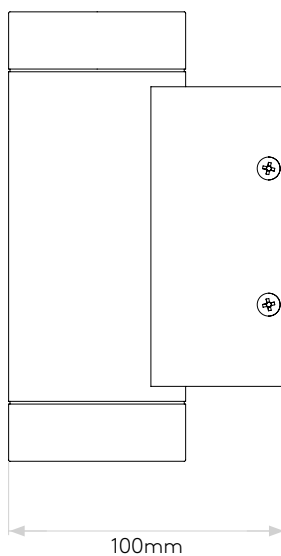

Please note that some dimensions may vary slightly due to manufacturing tolerances, this includes cable entry and fixing holes

Veillez noter que certaines dimensions peuvent varier légèrement en raison des tolérances de fabrication, y compris l'entrée de câble et les trous de fixation.

Bitte beachten Sie, dass die Maße Fertigungstoleranzen unterliegen und daher in geringem Umfang von der angegebenen Größe abweichen können. Dies gilt auch für Kabeleingänge und Befestigungslöcher.

Si prega notare che possono esserci piccole variazioni in alcune dimensioni dovute alle tolleranze di produzione, queste includono l'ingresso del cavo e i fori di fissaggio.