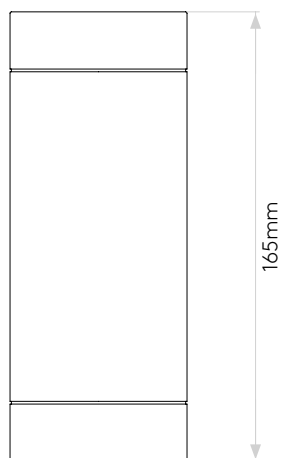

Please note that some dimensions may vary slightly due to manufacturing tolerances, this includes cable entry and fixing holes

Veillez noter que certaines dimensions peuvent varier légèrement en raison des tolérances de fabrication, y compris l'entrée de câble et les trous de fixation.

Bitte beachten Sie, dass die Maße Fertigungstoleranzen unterliegen und daher in geringem Umfang von der angegebenen Größe abweichen können. Dies gilt auch für Kabeleingänge und Befestigungslöcher.

Si prega notare che possono esserci piccole variazioni in alcune dimensioni dovute alle tolleranze di produzione, queste includono l'ingresso del cavo e i fori di fissaggio.