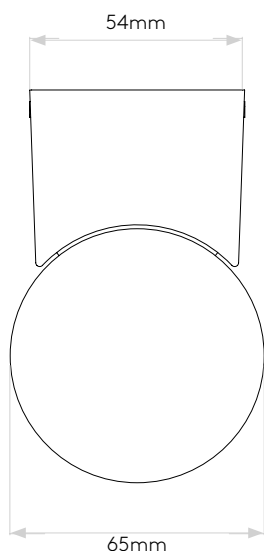

Please note that some dimensions may vary slightly due to manufacturing tolerances, this includes cable entry and fixing holes

Veillez noter que certaines dimensions peuvent varier légèrement en raison des tolérances de fabrication, y compris l'entrée de câble et les trous de fixation.

Bitte beachten Sie, dass die Maße Fertigungstoleranzen unterliegen und daher in geringem Umfang von der angegebenen Größe abweichen können. Dies gilt auch für Kabeleingänge und Befestigungslöcher.

Si prega notare che possono esserci piccole variazioni in alcune dimensioni dovute alle tolleranze di produzione, queste includono l'ingresso del cavo e i fori di fissaggio.