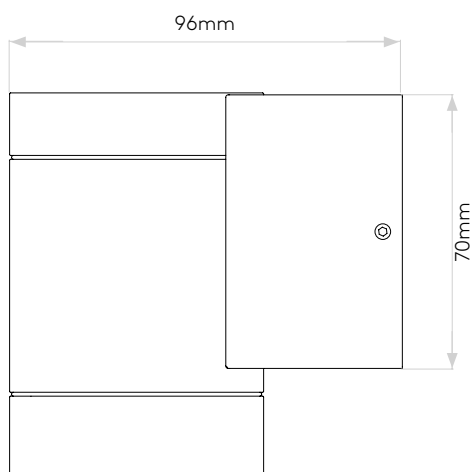

Please note that some dimensions may vary slightly due to manufacturing tolerances, this includes cable entry and fixing holes

Veillez noter que certaines dimensions peuvent varier légèrement en raison des tolérances de fabrication, y compris l'entrée de câble et les trous de fixation.

Bitte beachten Sie, dass die Maße Fertigungstoleranzen unterliegen und daher in geringem Umfang von der angegebenen Größe abweichen können. Dies gilt auch für Kabeleingänge und Befestigungslöcher.

Si prega notare che possono esserci piccole variazioni in alcune dimensioni dovute alle tolleranze di produzione, queste includono l'ingresso del cavo e i fori di fissaggio.