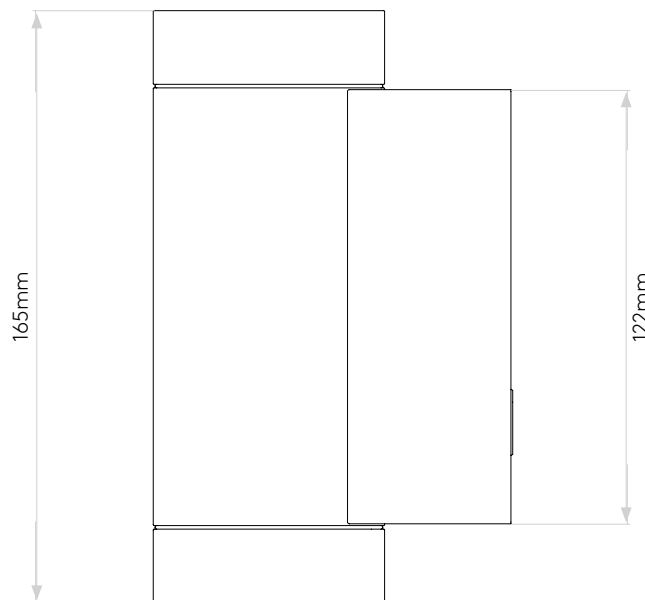

Please note that some dimensions may vary slightly due to manufacturing tolerances, this includes cable entry and fixing holes

Veillez noter que certaines dimensions peuvent varier légèrement en raison des tolérances de fabrication, y compris l'entrée de câble et les trous de fixation.

Bitte beachten Sie, dass die Maße Fertigungstoleranzen unterliegen und daher in geringem Umfang von der angegebenen Größe abweichen können. Dies gilt auch für Kabeleingänge und Befestigungslöcher.

Si prega notare che possono esserci piccole variazioni in alcune dimensioni dovute alle tolleranze di produzione, queste includono l'ingresso del cavo e i fori di fissaggio.