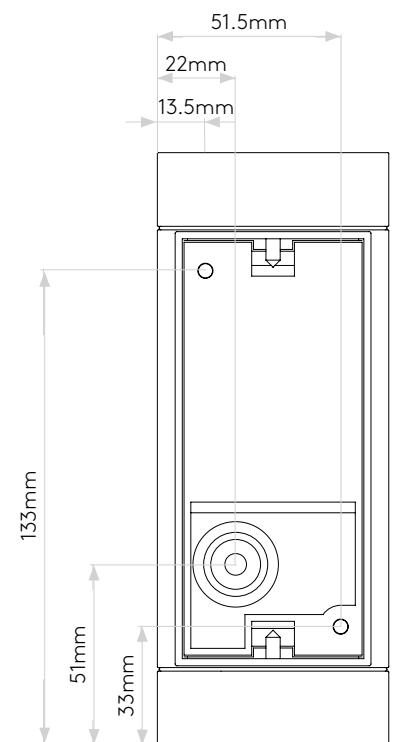

Please note that some dimensions may vary slightly due to manufacturing tolerances, this includes cable entry and fixing holes

Veillez noter que certaines dimensions peuvent varier légèrement en raison des tolérances de fabrication, y compris l'entrée de câble et les trous de fixation.

Bitte beachten Sie, dass die Maße Fertigungstoleranzen unterliegen und daher in geringem Umfang von der angegebenen Größe abweichen können. Dies gilt auch für Kabeleingänge und Befestigungslöcher.

Si prega notare che possono esserci piccole variazioni in alcune dimensioni dovute alle tolleranze di produzione, queste includono l'ingresso del cavo e i fori di fissaggio.