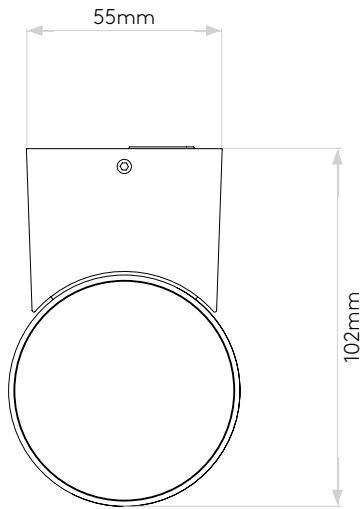

Please note that some dimensions may vary slightly due to manufacturing tolerances, this includes cable entry and fixing holes

Veillez noter que certaines dimensions peuvent varier légèrement en raison des tolérances de fabrication, y compris l'entrée de câble et les trous de fixation.

Bitte beachten Sie, dass die Maße Fertigungstoleranzen unterliegen und daher in geringem Umfang von der angegebenen Größe abweichen können. Dies gilt auch für Kabeleingänge und Befestigungslöcher.

Si prega notare che possono esserci piccole variazioni in alcune dimensioni dovute alle tolleranze di produzione, queste includono l'ingresso del cavo e i fori di fissaggio.