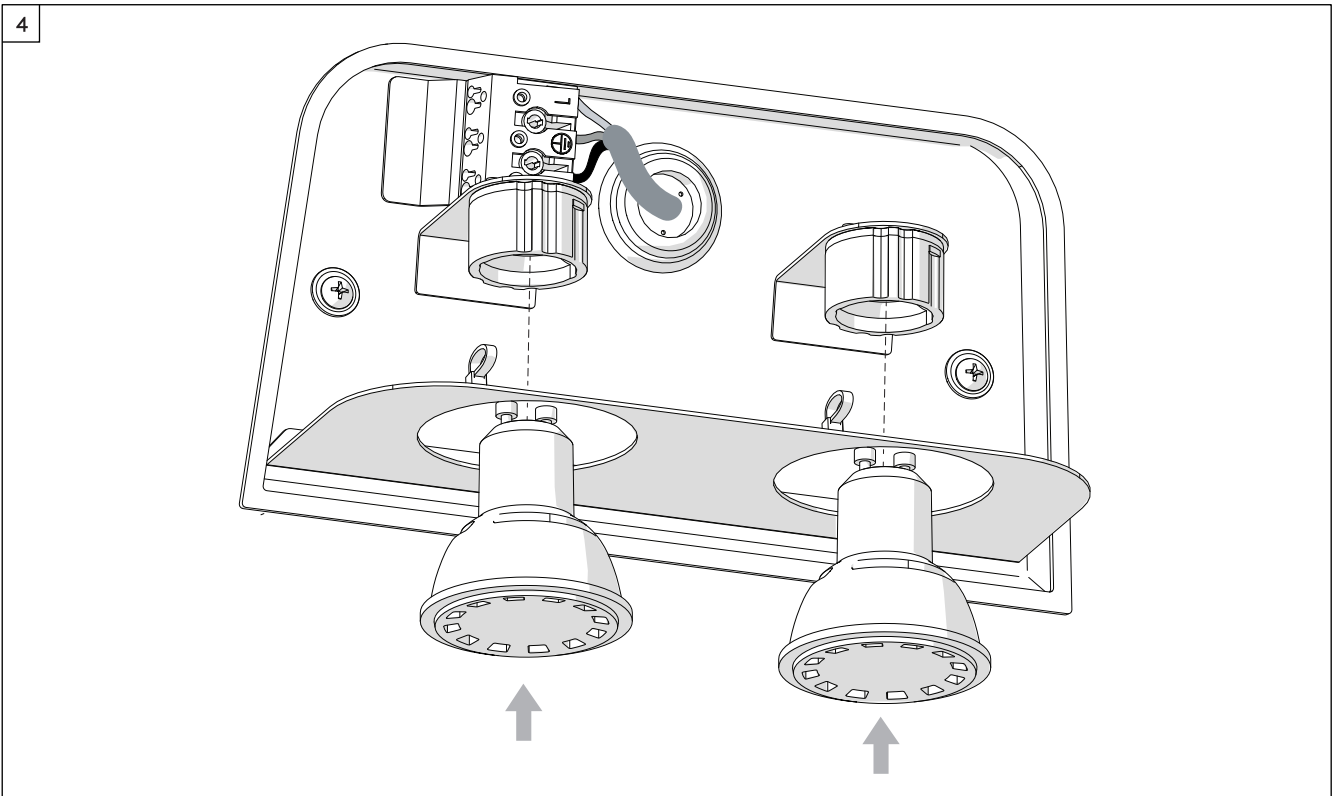

Mast Twin Concrete

astro

5

6