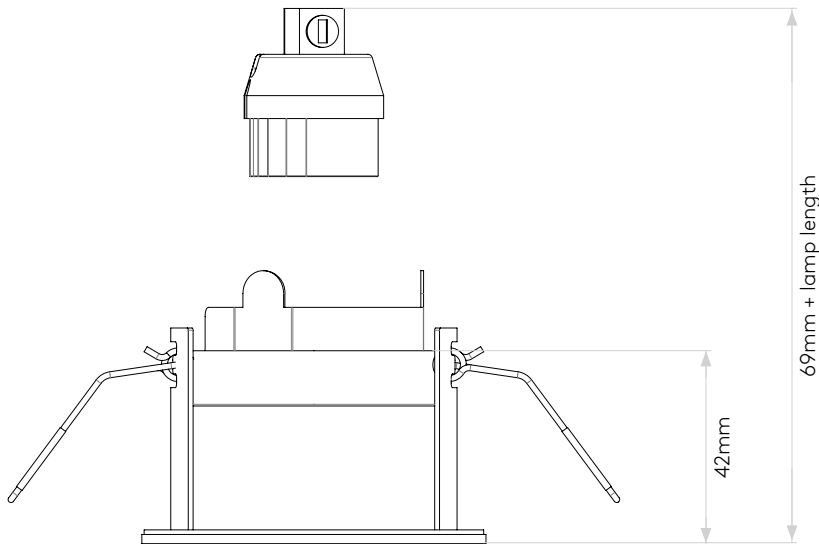

Product Elevations

astro

Please note that some dimensions may vary slightly due to manufacturing tolerances, this includes cable entry and fixing holes

Veillez noter que certaines dimensions peuvent varier légèrement en raison des tolérances de fabrication, y compris l'entrée de câble et les trous de fixation.

Bitte beachten Sie, dass die Maße Fertigungstoleranzen unterliegen und daher in geringem Umfang von der angegebenen Größe abweichen können. Dies gilt auch für Kabeingänge und Befestigungslöcher.

Si prega notare che possono esserci piccole variazioni in alcune dimensioni dovute alle tolleranze di produzione, queste includono l'ingresso del cavo e i fori di fissaggio.