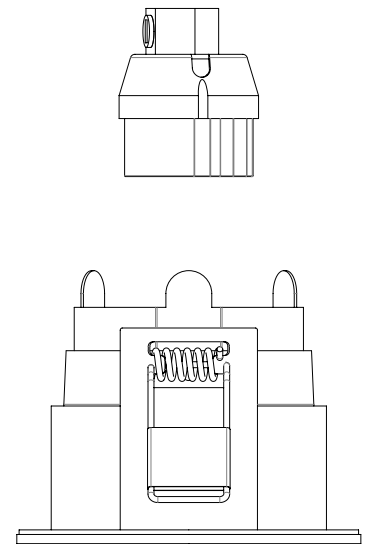

Product Elevations

astro

Please note that some dimensions may vary slightly due to manufacturing tolerances, this includes cable entry and fixing holes

Veillez noter que certaines dimensions peuvent varier légèrement en raison des tolérances de fabrication, y compris l'entrée de câble et les trous de fixation.

Bitte beachten Sie, dass die Maße Fertigungstoleranzen unterliegen und daher in geringem Umfang von der angegebenen Größe abweichen können. Dies gilt auch für Kabeingänge und Befestigungslöcher.

Si prega notare che possono esserci piccole variazioni in alcune dimensioni dovute alle tolleranze di produzione, queste includono l'ingresso del cavo e i fori di fissaggio.