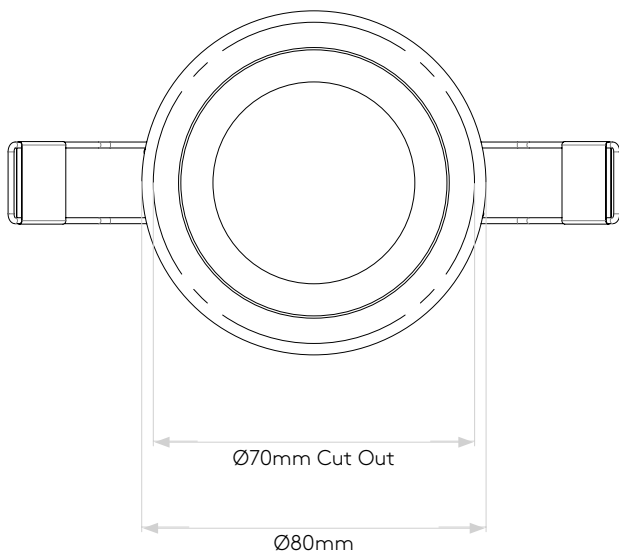

Product Elevations

astro

Please note that some dimensions may vary slightly due to manufacturing tolerances, this includes cable entry and fixing holes

Veillez noter que certaines dimensions peuvent varier légèrement en raison des tolérances de fabrication, y compris l'entrée de câble et les trous de fixation.

Bitte beachten Sie, dass die Maße Fertigungstoleranzen unterliegen und daher in geringem Umfang von der angegebenen Größe abweichen können. Dies gilt auch für Kabeingänge und Befestigungslöcher.

Si prega notare che possono esserci piccole variazioni in alcune dimensioni dovute alle tolleranze di produzione, queste includono l'ingresso del cavo e i fori di fissaggio.