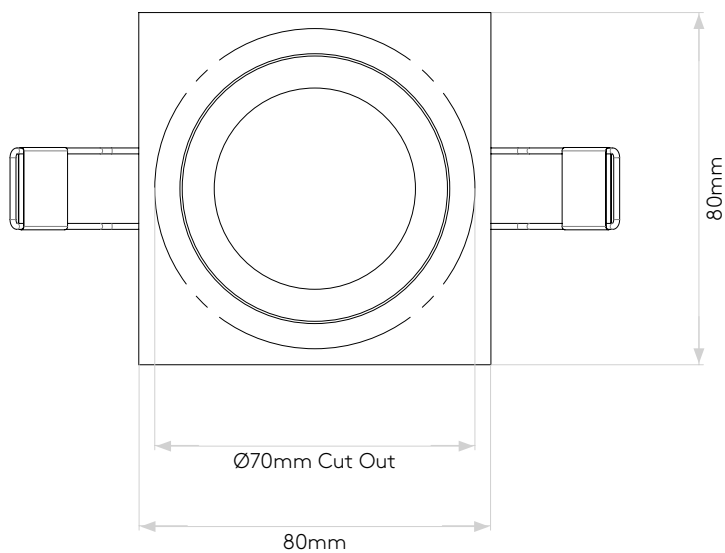

Product Elevations

astro

Please note that some dimensions may vary slightly due to manufacturing tolerances, this includes cable entry and fixing holes

Veuillez noter que certaines dimensions peuvent varier légèrement en raison des tolérances de fabrication, y compris l'entrée de câble et les trous de fixation.

Bitte beachten Sie, dass die Maße Fertigungstoleranzen unterliegen und daher in geringem Umfang von der angegebenen Größe abweichen können. Dies gilt auch für Kabeingänge und Befestigungslöcher.

Si prega notare che possono esserci piccole variazioni in alcune dimensioni dovute alle tolleranze di produzione, queste includono l'ingresso del cavo e i fori di fissaggio.