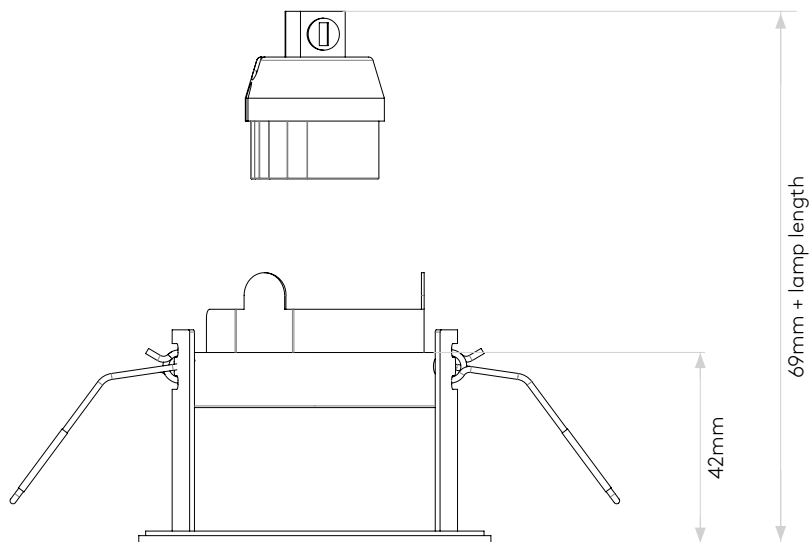

Product Elevations

astro

Please note that some dimensions may vary slightly due to manufacturing tolerances, this includes cable entry and fixing holes

Veuillez noter que certaines dimensions peuvent varier légèrement en raison des tolérances de fabrication, y compris l'entrée de câble et les trous de fixation.

Bitte beachten Sie, dass die Maße Fertigungstoleranzen unterliegen und daher in geringem Umfang von der angegebenen Größe abweichen können. Dies gilt auch für Kabeingänge und Befestigungslöcher.

Si prega notare che possono esserci piccole variazioni in alcune dimensioni dovute alle tolleranze di produzione, queste includono l'ingresso del cavo e i fori di fissaggio.