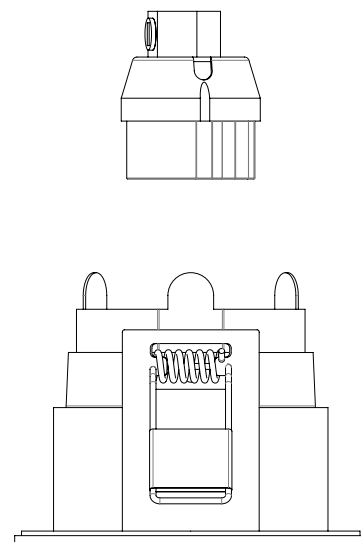

General

Location:	Bathroom
Class:	CE (Class II)
Ip Rating:	IP65
Bathroom Zone:	Zone 1, 2, 3
Driver Required:	No
Installation Orientation:	Ceiling Mount - Install in to existing ceiling
Main Material:	Metal - Mild Steel
Dimensions (mm):	H: 69 + lamp length W: 80 D: 80
Cut Out Hole :	Ø: 70/2-3/4
Recess Depth (mm):	150
Fire Rating:	30min, 60min & 90min Solid Joist EN1365-2 30min Metal Web/I-Joist EN1365-2
Cable Length (mm):	-
Gross Weight (kg):	0.42

Lamp

Light Source:	LED GU10
Wattage:	6W Max
Lamp Included:	No
Maximum Lamp Length (mm):	57
Luminous Flux (lm):	Lamp Dependent
Colour Temp (K):	Lamp Dependent
CRI (Ra):	Lamp Dependent
Macadam Ellipse:	Lamp Dependent
Tilt Adjustable Angle (°):	-
Rotation Adjustable Angle (°):	-
Lifetime (hrs):	Lamp Dependent
Beam Angle (°):	Lamp Dependent

Please note that some dimensions may vary slightly due to manufacturing tolerances, this includes cable entry and fixing holes

Veuillez noter que certaines dimensions peuvent varier légèrement en raison des tolérances de fabrication, y compris l'entrée de câble et les trous de fixation.