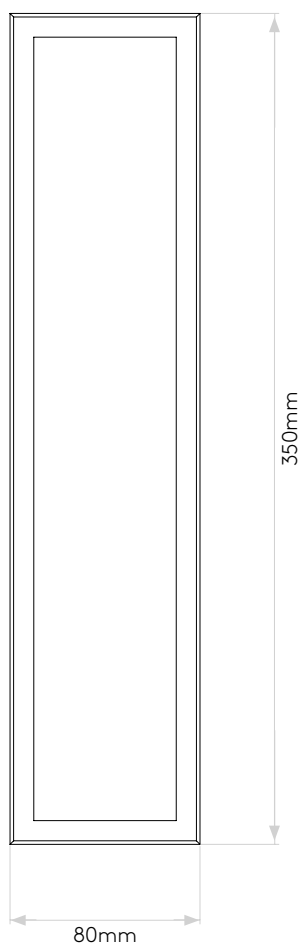

Harvard Wall

astro

General

Location:	Exterior
Class:	CE (Class I)
Ip Rating:	IP44
Bathroom Zone:	Zone 2, 3
Driver Required:	No
Installation Orientation:	Wall Mount - Vertical
Main Material:	Metal - 304 Stainless Steel
Dimensions (mm):	H: 350 W: 80 D: 80
Cut Out Hole :	-
Recess Depth (mm):	-
Fire Rating:	-
Cable Length (mm):	-
Gross Weight (kg):	1.95

Lamp

Light Source:	LED E27/ES
Wattage:	4W Max
Lamp Included:	No
Maximum Lamp Length (mm):	190
Luminous Flux (lm):	Lamp Dependent
Colour Temp (K):	Lamp Dependent
Cri (Ra):	Lamp Dependent
Macadam Ellipse:	-
Tilt Adjustable Angle (°):	-
Rotation Adjustable Angle (°):	-
Lifetime (hrs):	Lamp Dependent
Beam Angle (°):	Lamp Dependent

Please note that some dimensions may vary slightly due to manufacturing tolerances, this includes cable entry and fixing holes

Veuillez noter que certaines dimensions peuvent varier légèrement en raison des tolérances de fabrication, y compris l'entrée de câble et les trous de fixation.