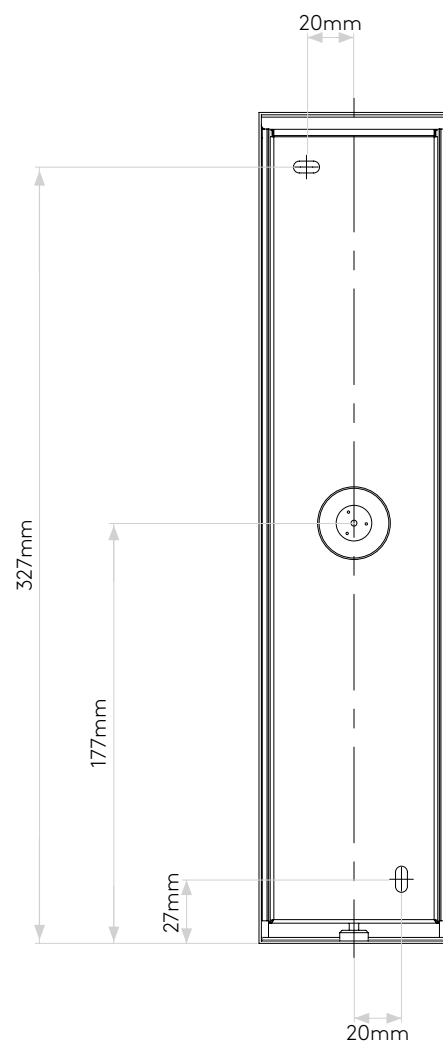

Harvard Wall

astro

General

Location:	Exterior
Class:	CE (Class I)
Ip Rating:	IP44
Bathroom Zone:	Zone 2, 3
Driver Required:	No
Installation Orientation:	Wall Mount - Vertical
Main Material:	Metal - 304 Stainless Steel
Dimensions (mm):	H: 350 W: 80 D: 80
Cut Out Hole :	-
Recess Depth (mm):	-
Fire Rating:	-
Cable Length (mm):	-
Gross Weight (kg):	1.95

Lamp

Light Source:	LED E27/ES
Wattage:	4W Max
Lamp Included:	No
Maximum Lamp Length (mm):	190
Luminous Flux (lm):	Lamp Dependent
Colour Temp (K):	Lamp Dependent
Cri (Ra):	Lamp Dependent
Macadam Ellipse:	-
Tilt Adjustable Angle (°):	-
Rotation Adjustable Angle (°):	-
Lifetime (hrs):	Lamp Dependent
Beam Angle (°):	Lamp Dependent

Please note that some dimensions may vary slightly due to manufacturing tolerances, this includes cable entry and fixing holes

Veuillez noter que certaines dimensions peuvent varier légèrement en raison des tolérances de fabrication, y compris l'entrée de câble et les trous de fixation.