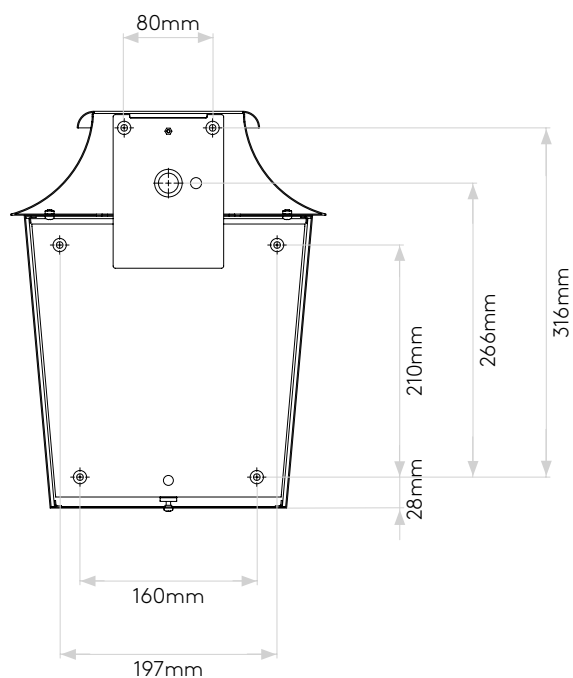

Richmond Wall 285

astro

General

Location:	Exterior
Class:	CE (Class I)
Ip Rating:	IP44
Bathroom Zone:	Zone 2, 3
Driver Required:	No
Installation Orientation:	Wall Mount - Vertical
Main Material:	Metal - Stainless Steel
Dimensions (mm):	H: 360 W: 285 D: 160
Cut Out Hole :	-
Recess Depth (mm):	-
Fire Rating:	-
Cable Length (mm):	-
Gross Weight (kg):	4.8

Lamp

Light Source:	E27/ES
Wattage:	60W Max
Lamp Included:	No
Maximum Lamp Length (mm):	150
Luminous Flux (lm):	Lamp Dependent
Colour Temp (K):	Lamp Dependent
Cri (Ra):	Lamp Dependent
Macadam Ellipse:	Lamp Dependent
Tilt Adjustable Angle (°):	-
Rotation Adjustable Angle (°):	-
Lifetime (hrs):	Lamp Dependent
Beam Angle (°):	Lamp Dependent

Please note that some dimensions may vary slightly due to manufacturing tolerances, this includes cable entry and fixing holes

Veuillez noter que certaines dimensions peuvent varier légèrement en raison des tolérances de fabrication, y compris l'entrée de câble et les trous de fixation.