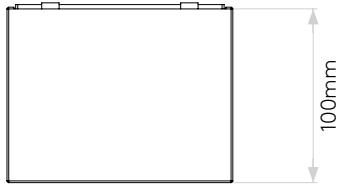

Product Elevations

astro

Please note that some dimensions may vary slightly due to manufacturing tolerances, this includes cable entry and fixing holes

Veuillez noter que certaines dimensions peuvent varier légèrement en raison des tolérances de fabrication, y compris l'entrée de câble et les trous de fixation.

Bitte beachten Sie, dass die Maße Fertigungstoleranzen unterliegen und daher in geringem Umfang von der angegebenen Größe abweichen können. Dies gilt auch für Kabeingänge und Befestigungslöcher.

Si prega notare che possono esserci piccole variazioni in alcune dimensioni dovute alle tolleranze di produzione, queste includono l'ingresso del cavo e i fori di fissaggio.