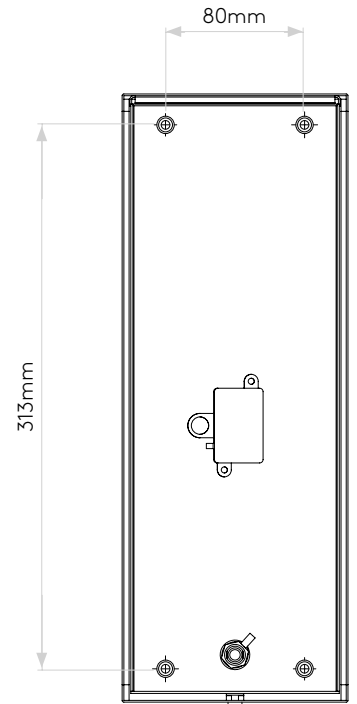

Product Elevations

astro

Please note that some dimensions may vary slightly due to manufacturing tolerances, this includes cable entry and fixing holes

Veuillez noter que certaines dimensions peuvent varier légèrement en raison des tolérances de fabrication, y compris l'entrée de câble et les trous de fixation.

Bitte beachten Sie, dass die Maße Fertigungstoleranzen unterliegen und daher in geringem Umfang von der angegebenen Größe abweichen können. Dies gilt auch für Kabeingänge und Befestigungslöcher.

Si prega notare che possono esserci piccole variazioni in alcune dimensioni dovute alle tolleranze di produzione, queste includono l'ingresso del cavo e i fori di fissaggio.