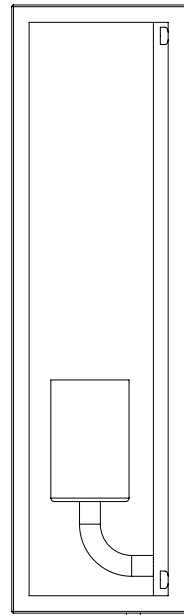

Product Elevations

astro

Please note that some dimensions may vary slightly due to manufacturing tolerances, this includes cable entry and fixing holes

Veuillez noter que certaines dimensions peuvent varier légèrement en raison des tolérances de fabrication, y compris l'entrée de câble et les trous de fixation.

Bitte beachten Sie, dass die Maße Fertigungstoleranzen unterliegen und daher in geringem Umfang von der angegebenen Größe abweichen können. Dies gilt auch für Kabeingänge und Befestigungslöcher.

Si prega notare che possono esserci piccole variazioni in alcune dimensioni dovute alle tolleranze di produzione, queste includono l'ingresso del cavo e i fori di fissaggio.