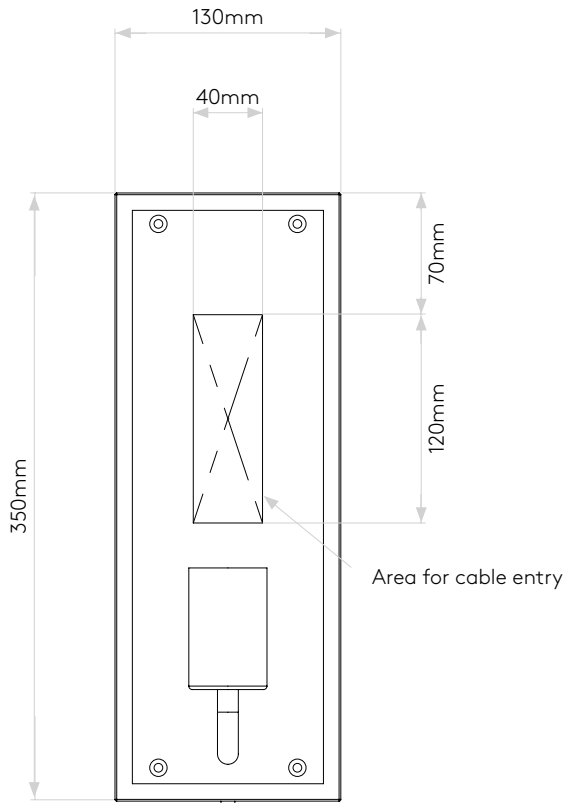

Product Elevations

astro

Please note that some dimensions may vary slightly due to manufacturing tolerances, this includes cable entry and fixing holes

Veuillez noter que certaines dimensions peuvent varier légèrement en raison des tolérances de fabrication, y compris l'entrée de câble et les trous de fixation.

Bitte beachten Sie, dass die Maße Fertigungstoleranzen unterliegen und daher in geringem Umfang von der angegebenen Größe abweichen können. Dies gilt auch für Kabeingänge und Befestigungslöcher.

Si prega notare che possono esserci piccole variazioni in alcune dimensioni dovute alle tolleranze di produzione, queste includono l'ingresso del cavo e i fori di fissaggio.