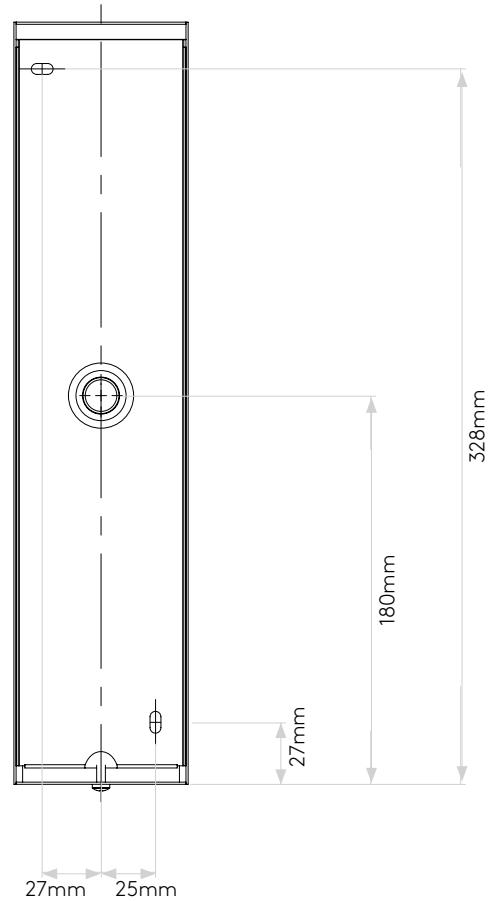

General

Location:	Bathroom/Exterior
Class:	CE (Class I)
Ip Rating:	IP44
Bathroom Zone:	Zone 2, 3
Driver Required:	No
Installation Orientation:	Wall Mount - Vertical
Main Material:	Metal - Brass
Dimensions (mm):	H: 350 W: 80 D: 80
Cut Out Hole :	-
Recess Depth (mm):	-
Fire Rating:	-
Cable Length (mm):	-
Gross Weight (kg):	1.54

Lamp

Light Source:	E14/SES
Wattage:	2 x 40W
Lamp Included:	No
Maximum Lamp Length (mm):	110
Luminous Flux (lm):	Lamp Dependent
Colour Temp (K):	Lamp Dependent
Cri (Ra):	Lamp Dependent
Macadam Ellipse:	Lamp Dependent
Tilt Adjustable Angle (°):	-
Rotation Adjustable Angle (°):	-
Lifetime (hrs):	Lamp Dependent
Beam Angle (°):	Lamp Dependent

Please note that some dimensions may vary slightly due to manufacturing tolerances, this includes cable entry and fixing holes

Veuillez noter que certaines dimensions peuvent varier légèrement en raison des tolérances de fabrication, y compris l'entrée de câble et les trous de fixation.