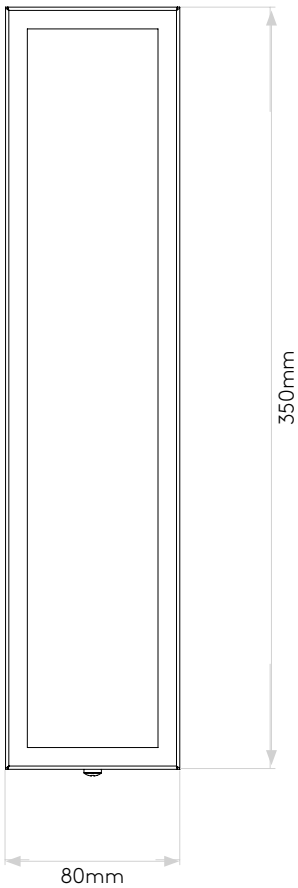

General

Location:	Bathroom/Exterior
Class:	CE (Class I)
Ip Rating:	IP44
Bathroom Zone:	Zone 2, 3
Driver Required:	No
Installation Orientation:	Wall Mount - Vertical
Main Material:	Metal - Brass
Dimensions (mm):	H: 350 W: 80 D: 80
Cut Out Hole :	-
Recess Depth (mm):	-
Fire Rating:	-
Cable Length (mm):	-
Gross Weight (kg):	1.54

Lamp

Light Source:	E14/SES
Wattage:	2 x 40W
Lamp Included:	No
Maximum Lamp Length (mm):	110
Luminous Flux (lm):	Lamp Dependent
Colour Temp (K):	Lamp Dependent
Cri (Ra):	Lamp Dependent
Macadam Ellipse:	Lamp Dependent
Tilt Adjustable Angle (°):	-
Rotation Adjustable Angle (°):	-
Lifetime (hrs):	Lamp Dependent
Beam Angle (°):	Lamp Dependent

Please note that some dimensions may vary slightly due to manufacturing tolerances, this includes cable entry and fixing holes

Veuillez noter que certaines dimensions peuvent varier légèrement en raison des tolérances de fabrication, y compris l'entrée de câble et les trous de fixation.