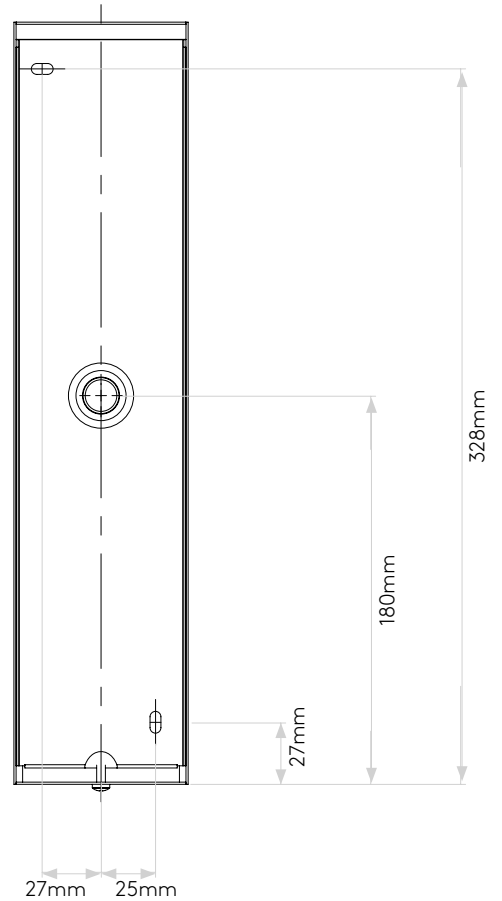

Please note that some dimensions may vary slightly due to manufacturing tolerances, this includes cable entry and fixing holes

Veuillez noter que certaines dimensions peuvent varier légèrement en raison des tolérances de fabrication, y compris l'entrée de câble et les trous de fixation.

Bitte beachten Sie, dass die Maße Fertigungstoleranzen unterliegen und daher in geringem Umfang von der angegebenen Größe abweichen können. Dies gilt auch für Kabeleingänge und Befestigungslöcher.

Si prega notare che possono esserci piccole variazioni in alcune dimensioni dovute alle tolleranze di produzione, queste includono l'ingresso del cavo e i fori di fissaggio.