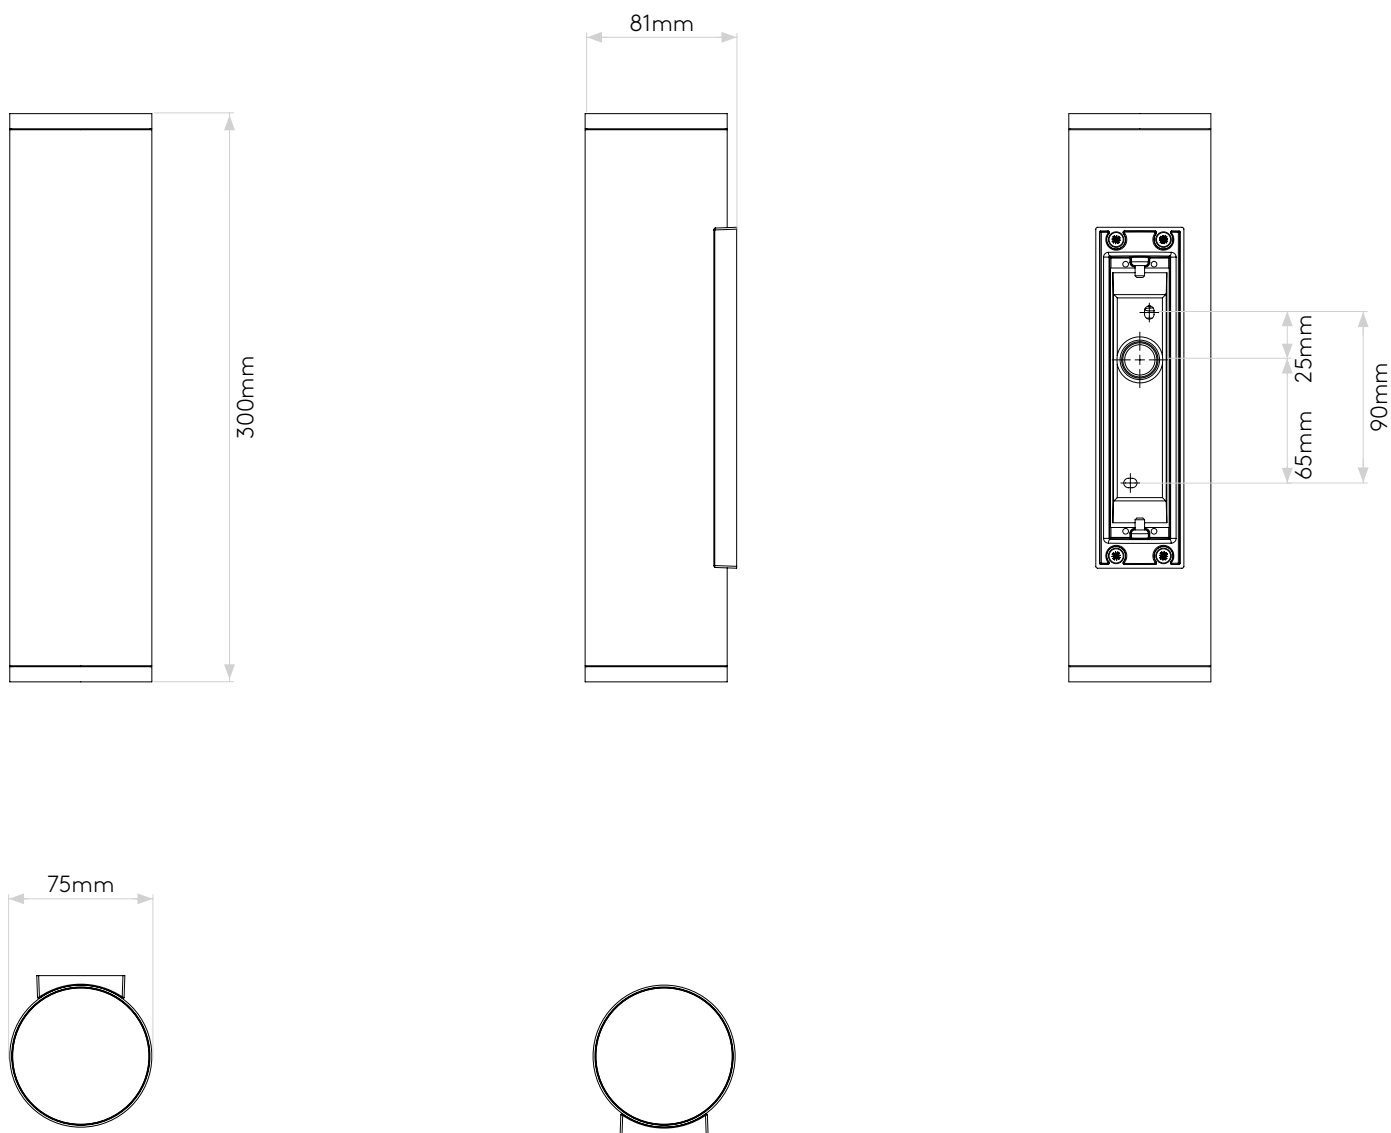

Please note that some dimensions may vary slightly due to manufacturing tolerances, this includes cable entry and fixing holes

Veillez noter que certaines dimensions peuvent varier légèrement en raison des tolérances de fabrication, y compris l'entrée de câble et les trous de fixation.

Bitte beachten Sie, dass die Maße Fertigungstoleranzen unterliegen und daher in geringem Umfang von der angegebenen Größe abweichen können. Dies gilt auch für Kabeleingänge und Befestigungslöcher.

Si prega notare che possono esserci piccole variazioni in alcune dimensioni dovute alle tolleranze di produzione, queste includono l'ingresso del cavo e i fori di fissaggio.