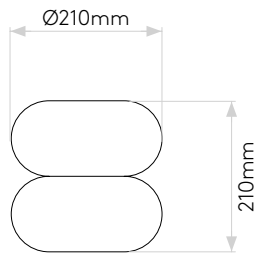

Compatible shades

astro

Duo 210

Please note that some dimensions may vary slightly due to manufacturing tolerances, this includes cable entry and fixing holes

Veuillez noter que certaines dimensions peuvent varier légèrement en raison des tolérances de fabrication, y compris l'entrée de câble et les trous de fixation.

Bitte beachten Sie, dass die Maße Fertigungstoleranzen unterliegen und daher in geringem Umfang von der angegebenen Größe abweichen können. Dies gilt auch für Kabeleingänge und Befestigungslöcher.

Si prega notare che possono esserci piccole variazioni in alcune dimensioni dovute alle tolleranze di produzione, queste includono l'ingresso del cavo e i fori di fissaggio.