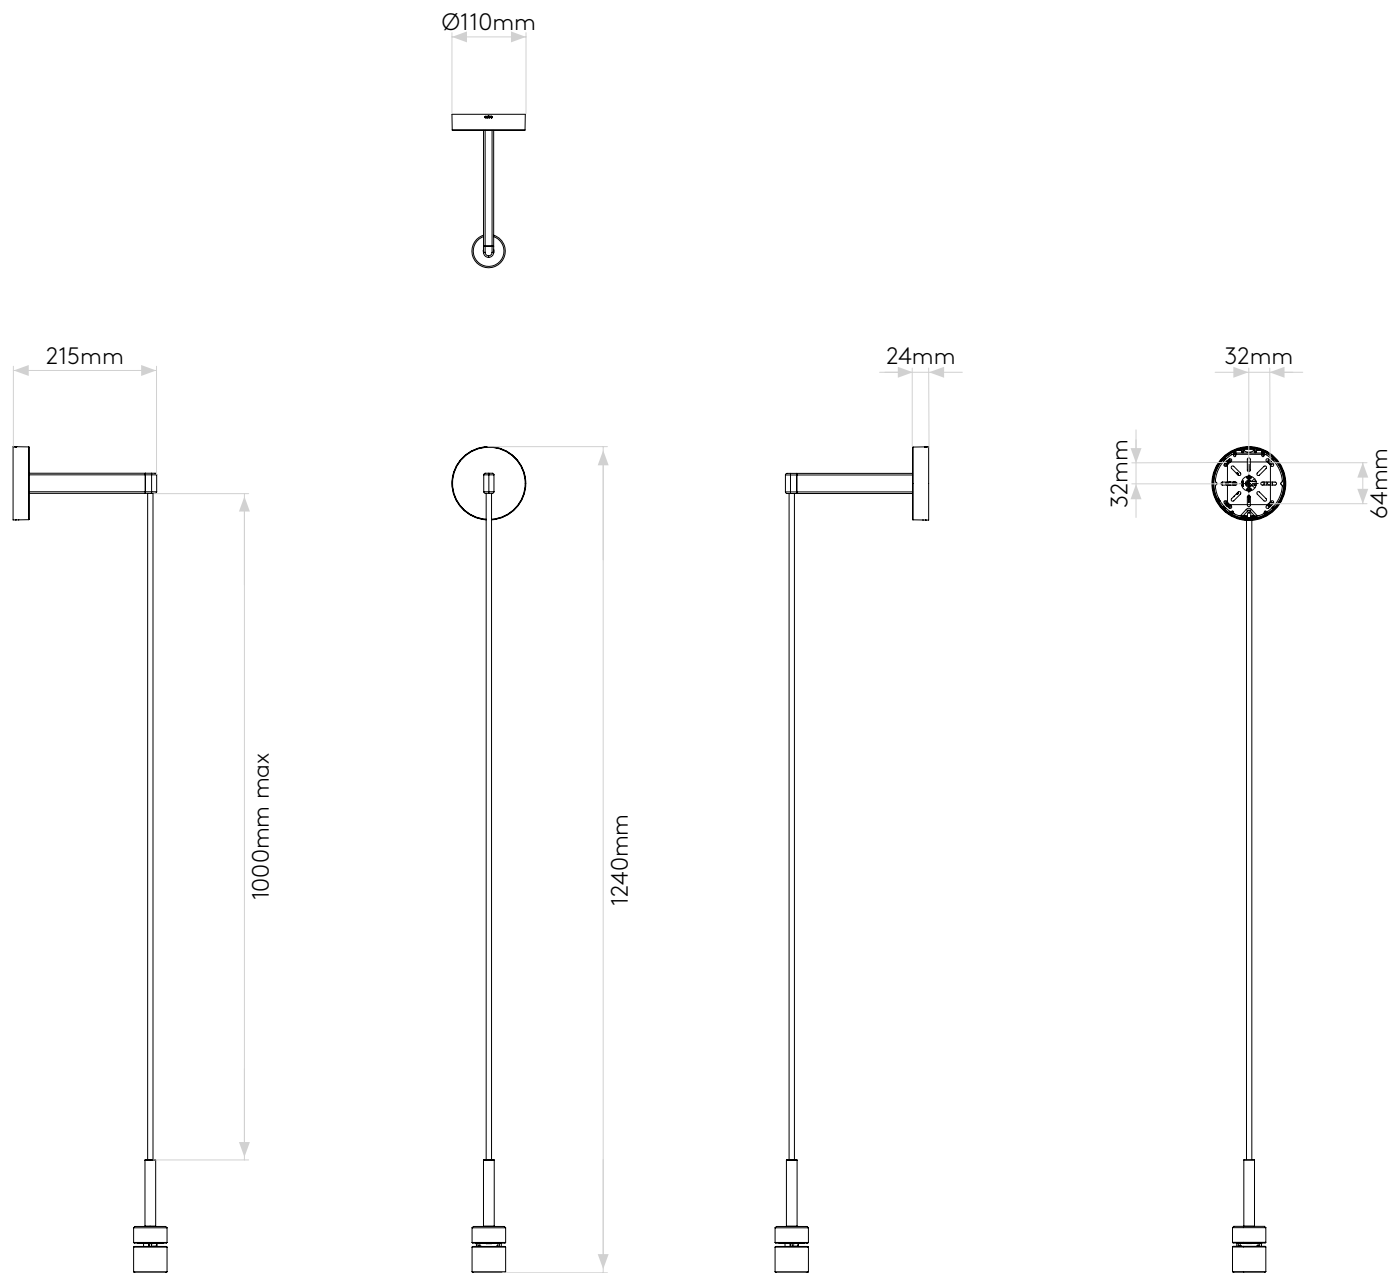

Wall Pendant

astro

General

Location:	Interior
Class:	CE (Class I)
Ip Rating:	IP20
Bathroom Zone:	Zone 3
Driver Required:	No
Installation Orientation:	Wall Mount - Vertical
Main Material:	Metal - Zinc
Dimensions (mm):	H: 1240 W: 110 D: 215
Cut Out Hole :	-
Recess Depth (mm):	-
Fire Rating:	-
Cable Length (mm):	1000
Gross Weight (kg):	1.3

Lamp

Light Source:	LED E27/ES
Wattage:	12W Max
Lamp Included:	No
Maximum Lamp Length (mm):	-
Luminous Flux (lm):	Lamp Dependent
Colour Temp (K):	Lamp Dependent
CRI (Ra):	Lamp Dependent
Macadam Ellipse:	Lamp Dependent
Tilt Adjustable Angle (°):	-
Rotation Adjustable Angle (°):	-
Lifetime (hrs):	Lamp Dependent
Beam Angle (°):	Lamp Dependent

Please note that some dimensions may vary slightly due to manufacturing tolerances, this includes cable entry and fixing holes

Veuillez noter que certaines dimensions peuvent varier légèrement en raison des tolérances de fabrication, y compris l'entrée de câble et les trous de fixation.

Tapered Round 400 Pleated

Tube 135

Please note that some dimensions may vary slightly due to manufacturing tolerances, this includes cable entry and fixing holes

Veuillez noter que certaines dimensions peuvent varier légèrement en raison des tolérances de fabrication, y compris l'entrée de câble et les trous de fixation.