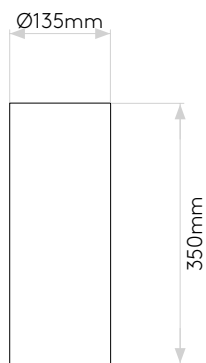

Wall Pendant

astro

General

Location:	Interior
Class:	CE (Class I)
Ip Rating:	IP20
Bathroom Zone:	Zone 3
Driver Required:	No
Installation Orientation:	Wall Mount - Vertical
Main Material:	Metal - Zinc
Dimensions (mm):	H: 1240 W: 110 D: 215
Cut Out Hole :	-
Recess Depth (mm):	-
Fire Rating:	-
Cable Length (mm):	1000
Gross Weight (kg):	1.3

Lamp

Light Source:	LED E27/ES
Wattage:	12W Max
Lamp Included:	No
Maximum Lamp Length (mm):	-
Luminous Flux (lm):	Lamp Dependent
Colour Temp (K):	Lamp Dependent
CRI (Ra):	Lamp Dependent
Macadam Ellipse:	Lamp Dependent
Tilt Adjustable Angle (°):	-
Rotation Adjustable Angle (°):	-
Lifetime (hrs):	Lamp Dependent
Beam Angle (°):	Lamp Dependent

Tapered Round 400 Pleated

Tube 135

Please note that some dimensions may vary slightly due to manufacturing tolerances, this includes cable entry and fixing holes

Veuillez noter que certaines dimensions peuvent varier légèrement en raison des tolérances de fabrication, y compris l'entrée de câble et les trous de fixation.