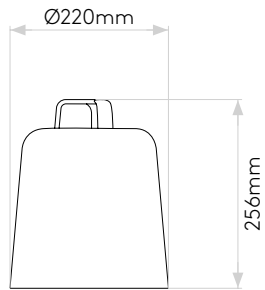

Compatible shades

astro

Camden 220