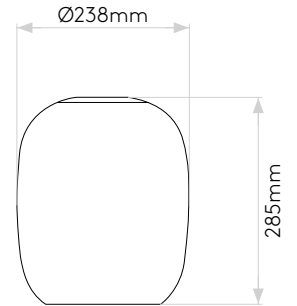

Curve Glass 285