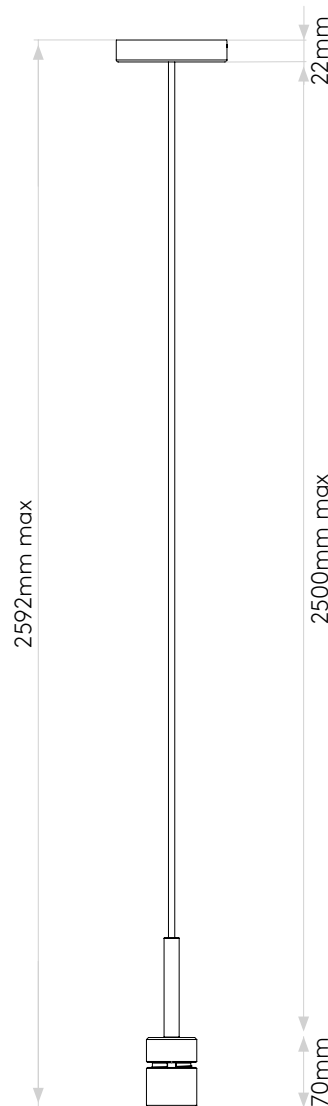

Ceiling Pendant

astro

General

Location:	Interior
Class:	CE (Class I)
Ip Rating:	IP20
Bathroom Zone:	Zone 3
Driver Required:	No
Installation Orientation:	Ceiling Mount
Main Material:	Metal - Mild Steel
Dimensions (mm):	H: 2592 W: 110 D: 110
Cut Out Hole :	-
Recess Depth (mm):	-
Fire Rating:	-
Cable Length (mm):	2500
Gross Weight (kg):	0.86

Lamp

Light Source:	LED E27/ES
Wattage:	12W Max
Lamp Included:	No
Maximum Lamp Length (mm):	-
Luminous Flux (lm):	Lamp Dependent
Colour Temp (K):	Lamp Dependent
CRI (Ra):	Lamp Dependent
Macadam Ellipse:	Lamp Dependent
Tilt Adjustable Angle (°):	-
Rotation Adjustable Angle (°):	-
Lifetime (hrs):	Lamp Dependent
Beam Angle (°):	Lamp Dependent

Please note that some dimensions may vary slightly due to manufacturing tolerances, this includes cable entry and fixing holes

Veuillez noter que certaines dimensions peuvent varier légèrement en raison des tolérances de fabrication, y compris l'entrée de câble et les trous de fixation.

Tapered 320

Tapered Round 400 Pleated

Tube 135

Please note that some dimensions may vary slightly due to manufacturing tolerances, this includes cable entry and fixing holes

Veuillez noter que certaines dimensions peuvent varier légèrement en raison des tolérances de fabrication, y compris l'entrée de câble et les trous de fixation.