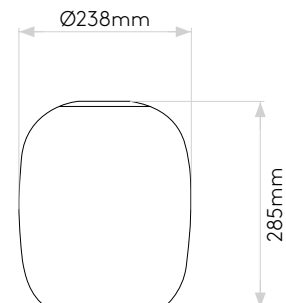

Curve Glass 285