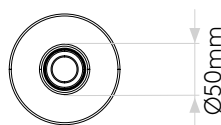

Please note that some dimensions may vary slightly due to manufacturing tolerances, this includes cable entry and fixing holes

Veuillez noter que certaines dimensions peuvent varier légèrement en raison des tolérances de fabrication, y compris l'entrée de câble et les trous de fixation.

Bitte beachten Sie, dass die Maße Fertigungstoleranzen unterliegen und daher in geringem Umfang von der angegebenen Größe abweichen können. Dies gilt auch für Kabeleingänge und Befestigungslöcher.

Si prega notare che possono esserci piccole variazioni in alcune dimensioni dovute alle tolleranze di produzione, queste includono l'ingresso del cavo e i fori di fissaggio.