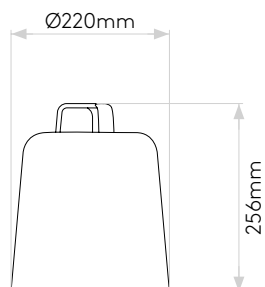

Compatible shades

astro

Camden 220