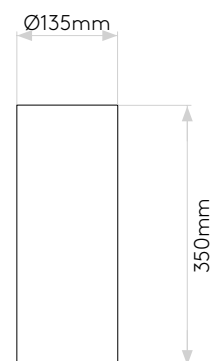

Ceiling Pendant

astro

General

Location:	Interior
Class:	CE (Class I)
Ip Rating:	IP20
Bathroom Zone:	Zone 3
Driver Required:	No
Installation Orientation:	Ceiling Mount
Main Material:	Metal - Mild Steel
Dimensions (mm):	H: 2592 W: 110 D: 110
Cut Out Hole :	-
Recess Depth (mm):	-
Fire Rating:	-
Cable Length (mm):	2500
Gross Weight (kg):	0.86

Lamp

Light Source:	LED E27/ES
Wattage:	12W Max
Lamp Included:	No
Maximum Lamp Length (mm):	-
Luminous Flux (lm):	Lamp Dependent
Colour Temp (K):	Lamp Dependent
CRI (Ra):	Lamp Dependent
Macadam Ellipse:	Lamp Dependent
Tilt Adjustable Angle (°):	-
Rotation Adjustable Angle (°):	-
Lifetime (hrs):	Lamp Dependent
Beam Angle (°):	Lamp Dependent

Tapered 320

Tapered Round 400 Pleated

Tube 135

Please note that some dimensions may vary slightly due to manufacturing tolerances, this includes cable entry and fixing holes

Veuillez noter que certaines dimensions peuvent varier légèrement en raison des tolérances de fabrication, y compris l'entrée de câble et les trous de fixation.