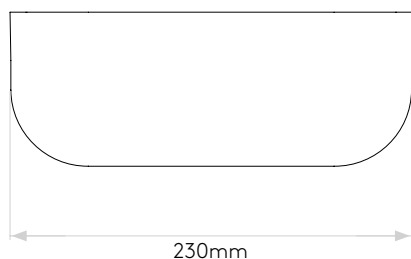

Please note that some dimensions may vary slightly due to manufacturing tolerances, this includes cable entry and fixing holes

Veillez noter que certaines dimensions peuvent varier légèrement en raison des tolérances de fabrication, y compris l'entrée de câble et les trous de fixation.

Bitte beachten Sie, dass die Maße Fertigungstoleranzen unterliegen und daher in geringem Umfang von der angegebenen Größe abweichen können. Dies gilt auch für Kabeleingänge und Befestigungslöcher.

Si prega notare che possono esserci piccole variazioni in alcune dimensioni dovute alle tolleranze di produzione, queste includono l'ingresso del cavo e i fori di fissaggio.