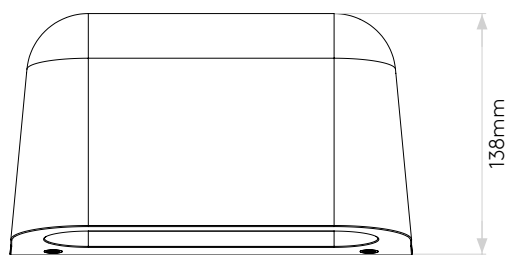

Please note that some dimensions may vary slightly due to manufacturing tolerances, this includes cable entry and fixing holes

Veillez noter que certaines dimensions peuvent varier légèrement en raison des tolérances de fabrication, y compris l'entrée de câble et les trous de fixation.

Bitte beachten Sie, dass die Maße Fertigungstoleranzen unterliegen und daher in geringem Umfang von der angegebenen Größe abweichen können. Dies gilt auch für Kabeleingänge und Befestigungslöcher.

Si prega notare che possono esserci piccole variazioni in alcune dimensioni dovute alle tolleranze di produzione, queste includono l'ingresso del cavo e i fori di fissaggio.