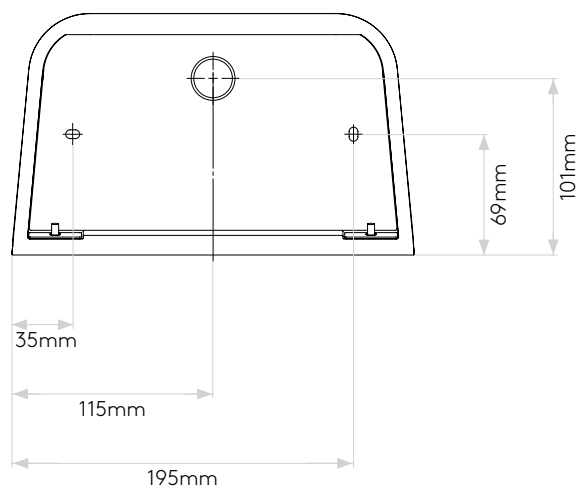

Please note that some dimensions may vary slightly due to manufacturing tolerances, this includes cable entry and fixing holes

Veillez noter que certaines dimensions peuvent varier légèrement en raison des tolérances de fabrication, y compris l'entrée de câble et les trous de fixation.

Bitte beachten Sie, dass die Maße Fertigungstoleranzen unterliegen und daher in geringem Umfang von der angegebenen Größe abweichen können. Dies gilt auch für Kabeleingänge und Befestigungslöcher.

Si prega notare che possono esserci piccole variazioni in alcune dimensioni dovute alle tolleranze di produzione, queste includono l'ingresso del cavo e i fori di fissaggio.