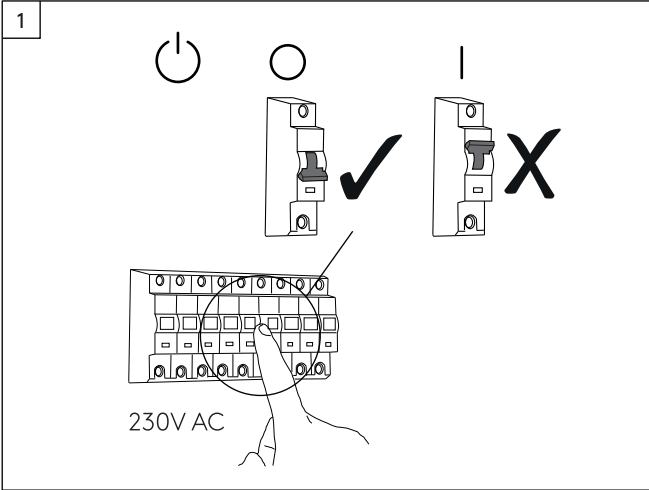

Richmond Wall Lantern 200/254

astro

7

8

9