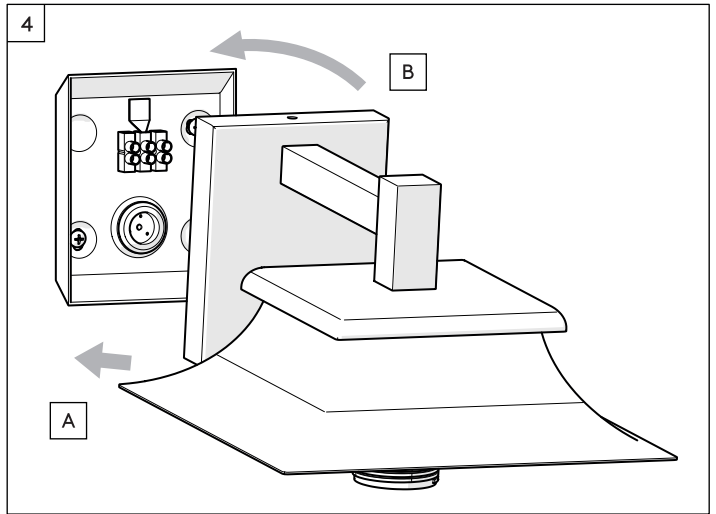

Richmond Wall Lantern 200/254

astro

7

8

9