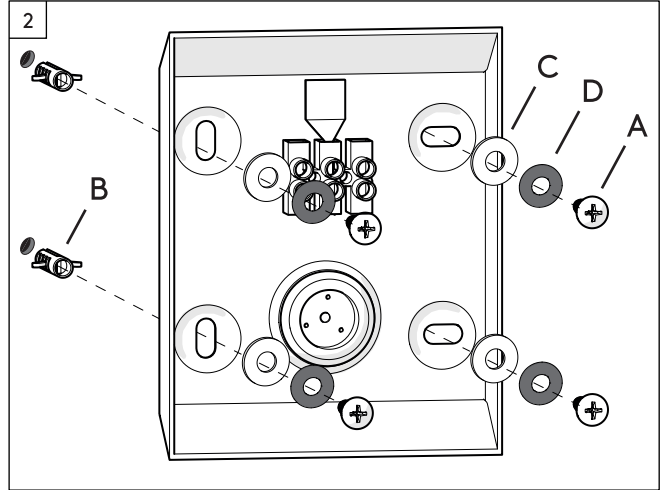

Richmond Wall Lantern 200/254

astro

7

8

9