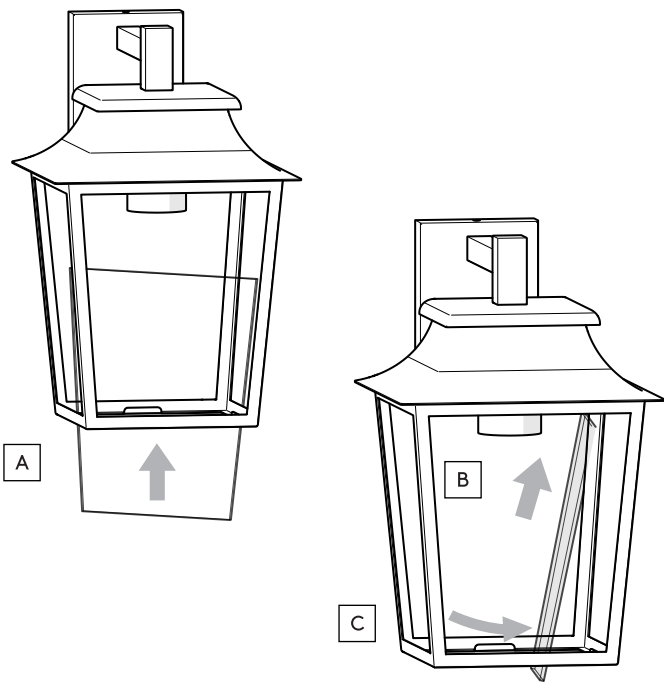

Richmond Wall Lantern 200/254

astro

7

8

9