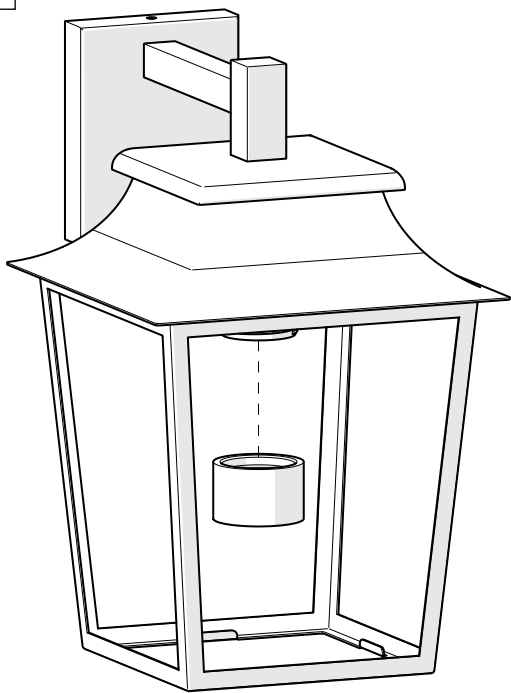

Richmond Wall Lantern 200/254

astro

7

8

9