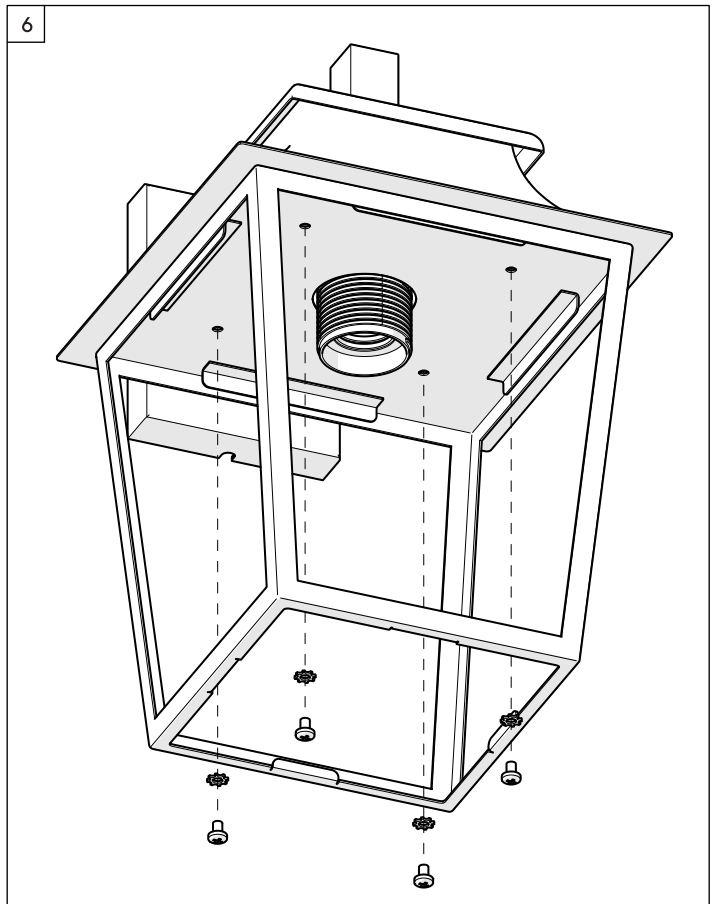

Richmond Wall Lantern 200/254

astro

7

8

9