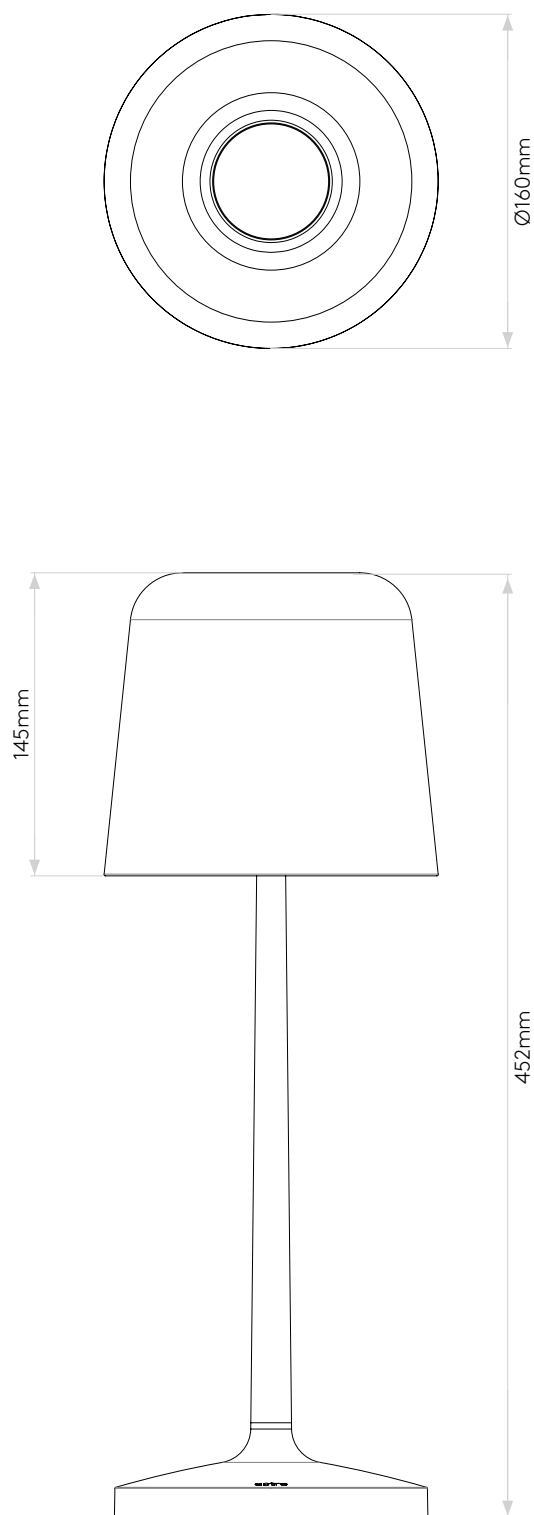

Please note that some dimensions may vary slightly due to manufacturing tolerances, this includes cable entry and fixing holes

Veuillez noter que certaines dimensions peuvent varier légèrement en raison des tolérances de fabrication, y compris l'entrée de câble et les trous de fixation.

Bitte beachten Sie, dass die Maße Fertigungstoleranzen unterliegen und daher in geringem Umfang von der angegebenen Größe abweichen können. Dies gilt auch für Kabeleingänge und Befestigungslöcher.

Si prega notare che possono esserci piccole variazioni in alcune dimensioni dovute alle tolleranze di produzione, queste includono l'ingresso del cavo e i fori di fissaggio.