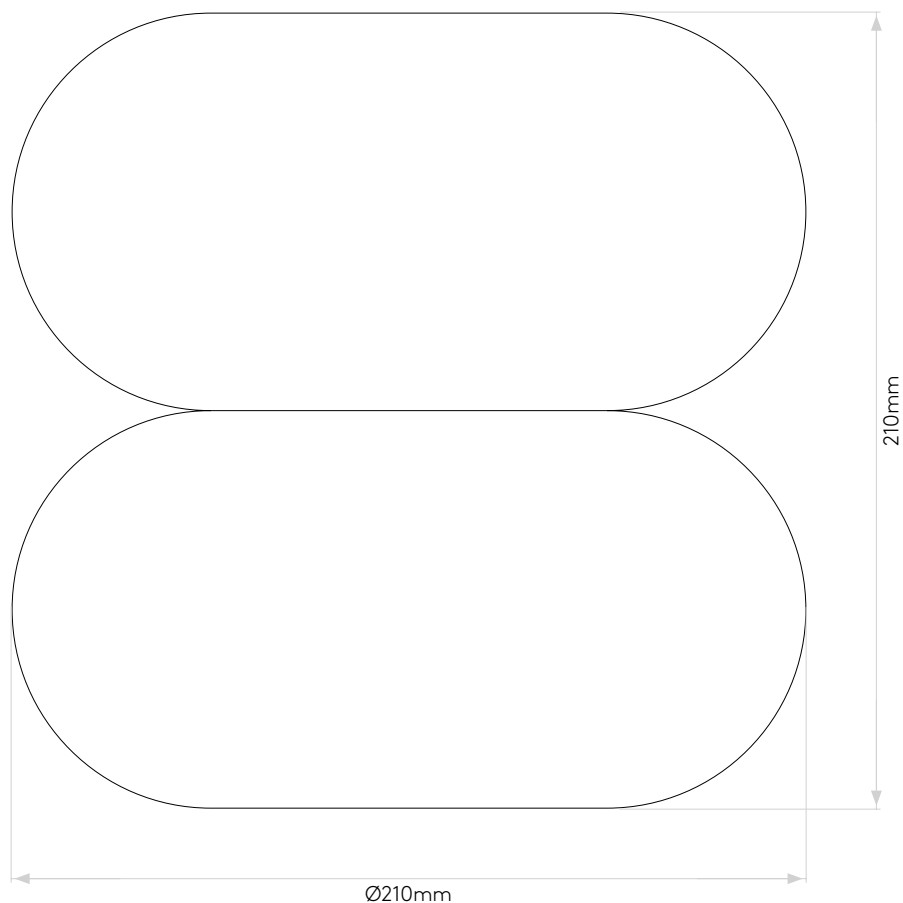

Compatible with:

Please note that some dimensions may vary slightly due to manufacturing tolerances, this includes cable entry and fixing holes

Veillez noter que certaines dimensions peuvent varier légèrement en raison des tolérances de fabrication, y compris l'entrée de câble et les trous de fixation.

Bitte beachten Sie, dass die Maße Fertigungstoleranzen unterliegen und daher in geringem Umfang von der angegebenen Größe abweichen können. Dies gilt auch für Kabeleingänge und Befestigungslöcher.

Si prega notare che possono esserci piccole variazioni in alcune dimensioni dovute alle tolleranze di produzione, queste includono l'ingresso del cavo e i fori di fissaggio.