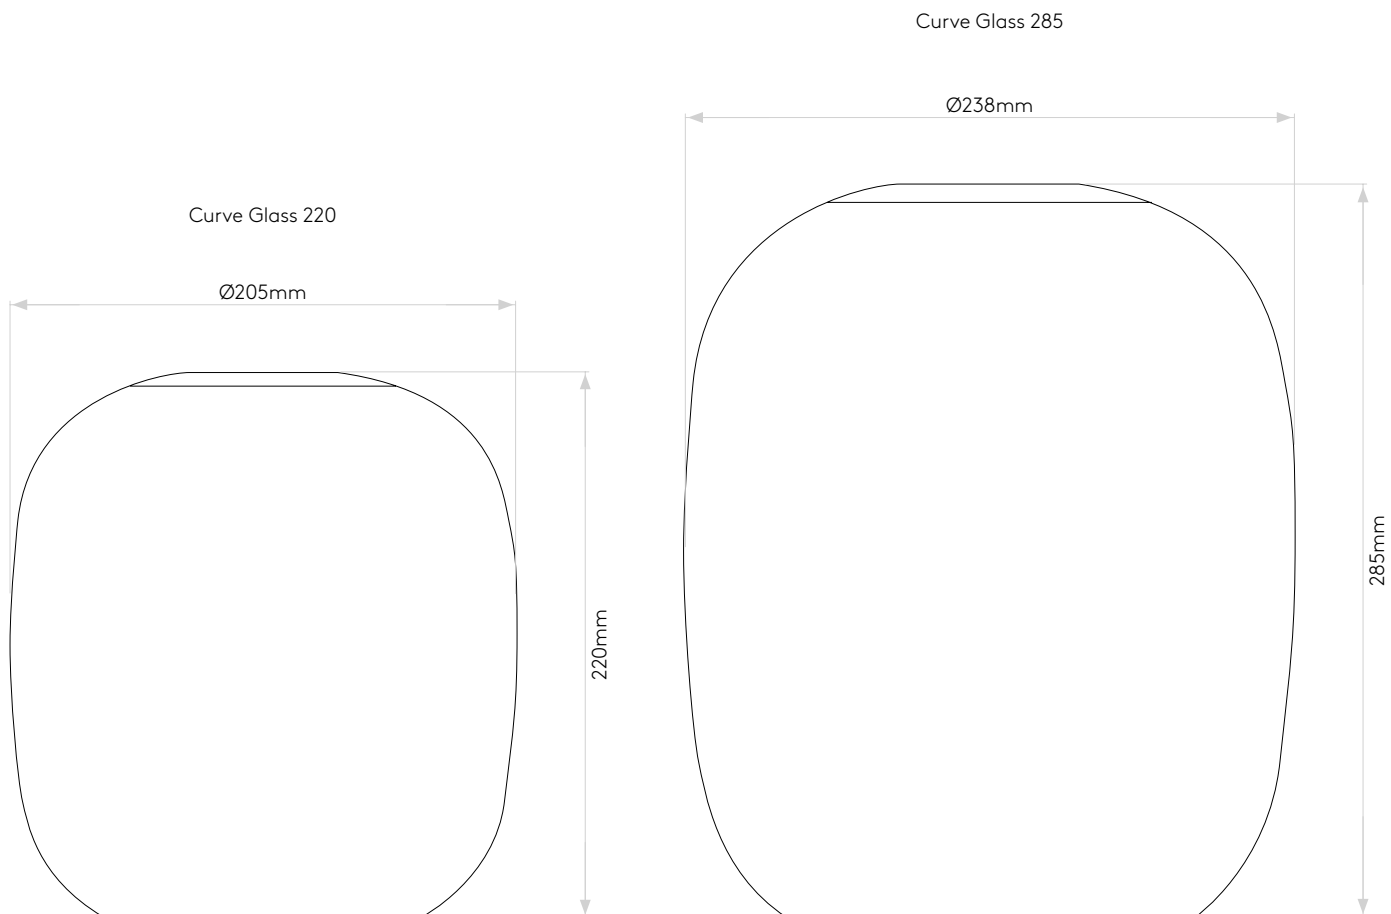

Compatible with:

Please note that some dimensions may vary slightly due to manufacturing tolerances, this includes cable entry and fixing holes

Veuillez noter que certaines dimensions peuvent varier légèrement en raison des tolérances de fabrication, y compris l'entrée de câble et les trous de fixation.

Bitte beachten Sie, dass die Maße Fertigungstoleranzen unterliegen und daher in geringem Umfang von der angegebenen Größe abweichen können. Dies gilt auch für Kabeleingänge und Befestigungslöcher.

Si prega notare che possono esserci piccole variazioni in alcune dimensioni dovute alle tolleranze di produzione, queste includono l'ingresso del cavo e i fori di fissaggio.