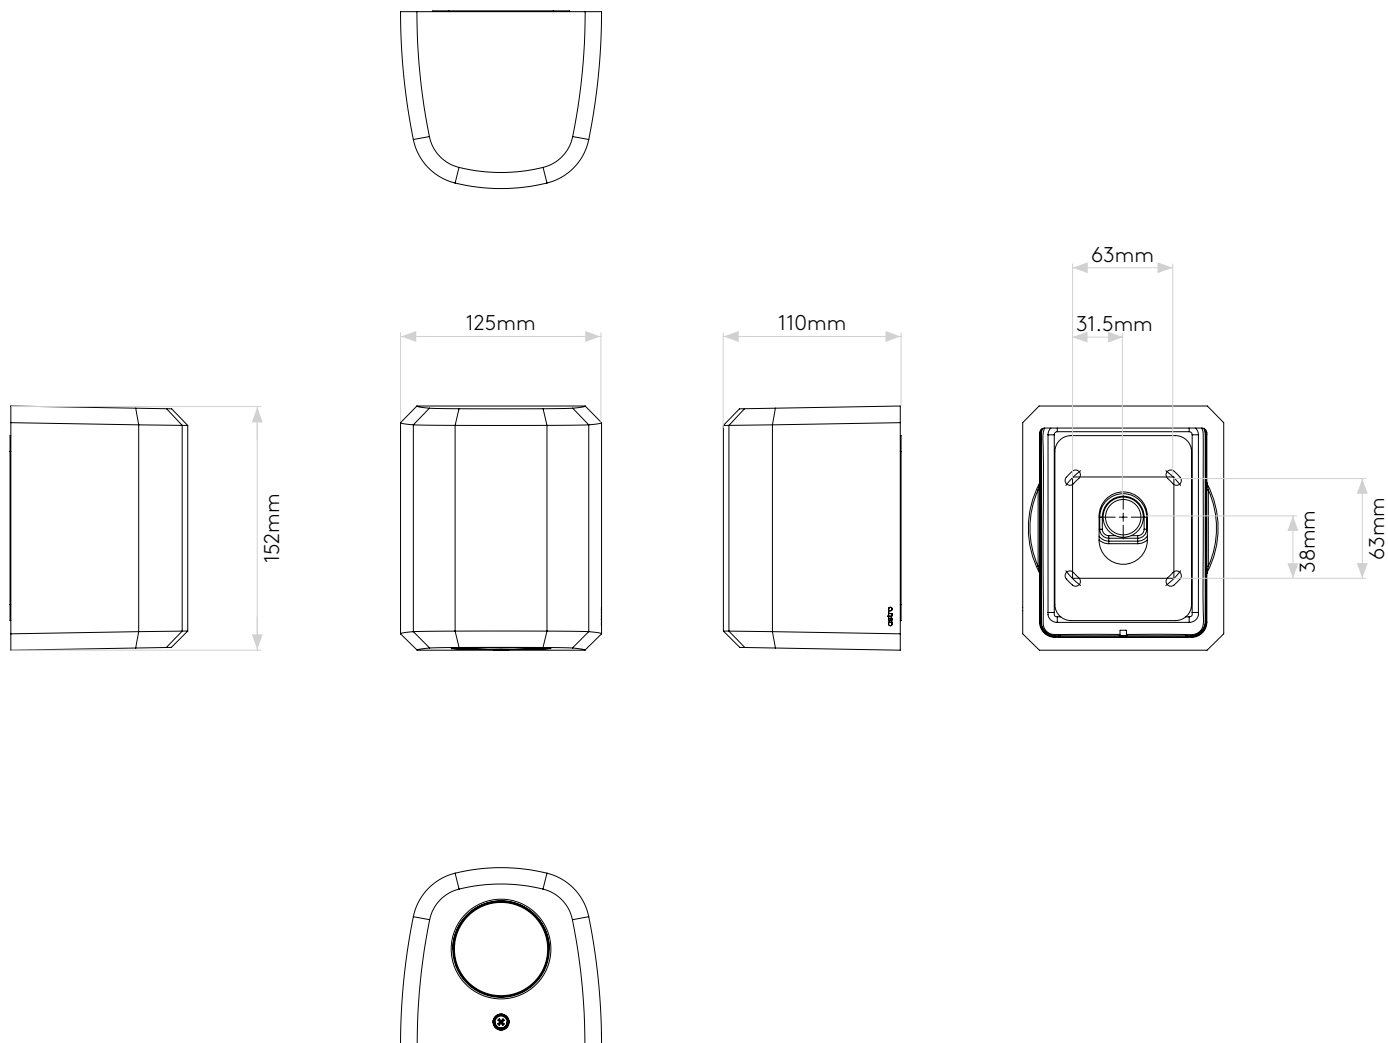

Please note that some dimensions may vary slightly due to manufacturing tolerances, this includes cable entry and fixing holes

Veillez noter que certaines dimensions peuvent varier légèrement en raison des tolérances de fabrication, y compris l'entrée de câble et les trous de fixation.

Bitte beachten Sie, dass die Maße Fertigungstoleranzen unterliegen und daher in geringem Umfang von der angegebenen Größe abweichen können. Dies gilt auch für Kabeleingänge und Befestigungslöcher.

Si prega notare che possono esserci piccole variazioni in alcune dimensioni dovute alle tolleranze di produzione, queste includono l'ingresso del cavo e i fori di fissaggio.