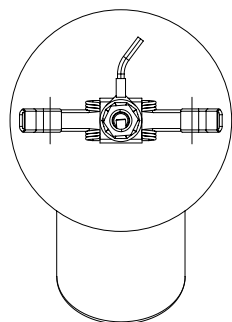

Please note that some dimensions may vary slightly due to manufacturing tolerances, this includes cable entry and fixing holes

Veillez noter que certaines dimensions peuvent varier légèrement en raison des tolérances de fabrication, y compris l'entrée de câble et les trous de fixation.

Bitte beachten Sie, dass die Maße Fertigungstoleranzen unterliegen und daher in geringem Umfang von der angegebenen Größe abweichen können. Dies gilt auch für Kabeingänge und Befestigungslöcher.

Si prega notare che possono esserci piccole variazioni in alcune dimensioni dovute alle tolleranze di produzione, queste includono l'ingresso del cavo e i fori di fissaggio.