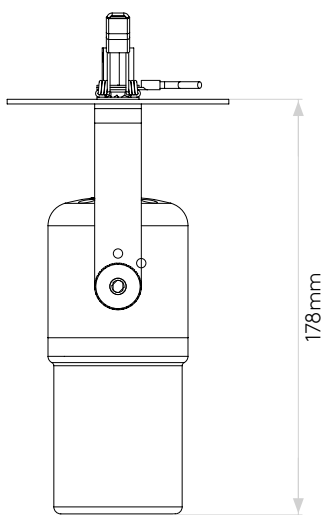

Please note that some dimensions may vary slightly due to manufacturing tolerances, this includes cable entry and fixing holes

Veillez noter que certaines dimensions peuvent varier légèrement en raison des tolérances de fabrication, y compris l'entrée de câble et les trous de fixation.

Bitte beachten Sie, dass die Maße Fertigungstoleranzen unterliegen und daher in geringem Umfang von der angegebenen Größe abweichen können. Dies gilt auch für Kabeingänge und Befestigungslöcher.

Si prega notare che possono esserci piccole variazioni in alcune dimensioni dovute alle tolleranze di produzione, queste includono l'ingresso del cavo e i fori di fissaggio.