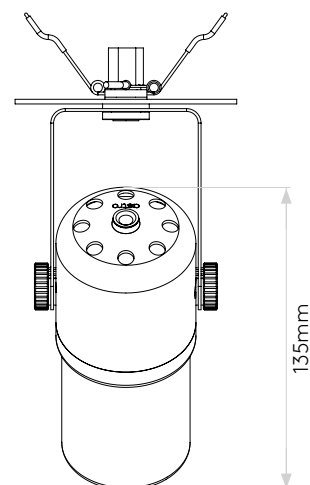

Please note that some dimensions may vary slightly due to manufacturing tolerances, this includes cable entry and fixing holes

Veillez noter que certaines dimensions peuvent varier légèrement en raison des tolérances de fabrication, y compris l'entrée de câble et les trous de fixation.

Bitte beachten Sie, dass die Maße Fertigungstoleranzen unterliegen und daher in geringem Umfang von der angegebenen Größe abweichen können. Dies gilt auch für Kabeingänge und Befestigungslöcher.

Si prega notare che possono esserci piccole variazioni in alcune dimensioni dovute alle tolleranze di produzione, queste includono l'ingresso del cavo e i fori di fissaggio.