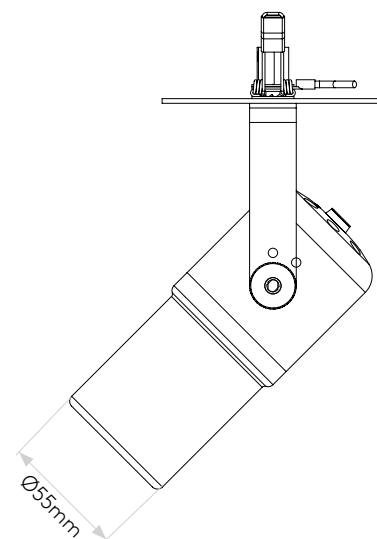

Please note that some dimensions may vary slightly due to manufacturing tolerances, this includes cable entry and fixing holes

Veillez noter que certaines dimensions peuvent varier légèrement en raison des tolérances de fabrication, y compris l'entrée de câble et les trous de fixation.

Bitte beachten Sie, dass die Maße Fertigungstoleranzen unterliegen und daher in geringem Umfang von der angegebenen Größe abweichen können. Dies gilt auch für Kabeingänge und Befestigungslöcher.

Si prega notare che possono esserci piccole variazioni in alcune dimensioni dovute alle tolleranze di produzione, queste includono l'ingresso del cavo e i fori di fissaggio.