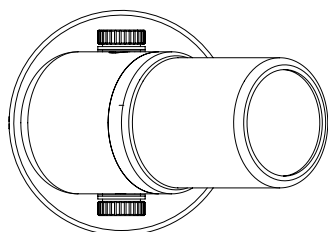

Please note that some dimensions may vary slightly due to manufacturing tolerances, this includes cable entry and fixing holes

Veillez noter que certaines dimensions peuvent varier légèrement en raison des tolérances de fabrication, y compris l'entrée de câble et les trous de fixation.

Bitte beachten Sie, dass die Maße Fertigungstoleranzen unterliegen und daher in geringem Umfang von der angegebenen Größe abweichen können. Dies gilt auch für Kabeingänge und Befestigungslöcher.

Si prega notare che possono esserci piccole variazioni in alcune dimensioni dovute alle tolleranze di produzione, queste includono l'ingresso del cavo e i fori di fissaggio.