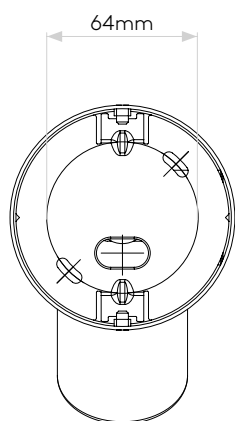

Please note that some dimensions may vary slightly due to manufacturing tolerances, this includes cable entry and fixing holes

Veillez noter que certaines dimensions peuvent varier légèrement en raison des tolérances de fabrication, y compris l'entrée de câble et les trous de fixation.

Bitte beachten Sie, dass die Maße Fertigungstoleranzen unterliegen und daher in geringem Umfang von der angegebenen Größe abweichen können. Dies gilt auch für Kabeingänge und Befestigungslöcher.

Si prega notare che possono esserci piccole variazioni in alcune dimensioni dovute alle tolleranze di produzione, queste includono l'ingresso del cavo e i fori di fissaggio.