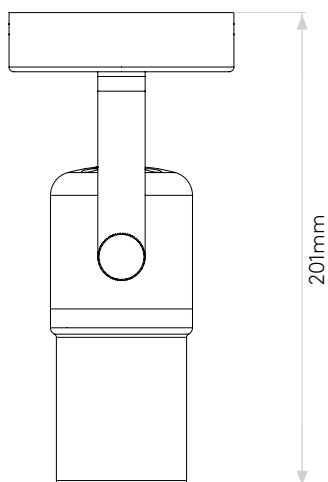

Please note that some dimensions may vary slightly due to manufacturing tolerances, this includes cable entry and fixing holes

Veillez noter que certaines dimensions peuvent varier légèrement en raison des tolérances de fabrication, y compris l'entrée de câble et les trous de fixation.

Bitte beachten Sie, dass die Maße Fertigungstoleranzen unterliegen und daher in geringem Umfang von der angegebenen Größe abweichen können. Dies gilt auch für Kabeingänge und Befestigungslöcher.

Si prega notare che possono esserci piccole variazioni in alcune dimensioni dovute alle tolleranze di produzione, queste includono l'ingresso del cavo e i fori di fissaggio.