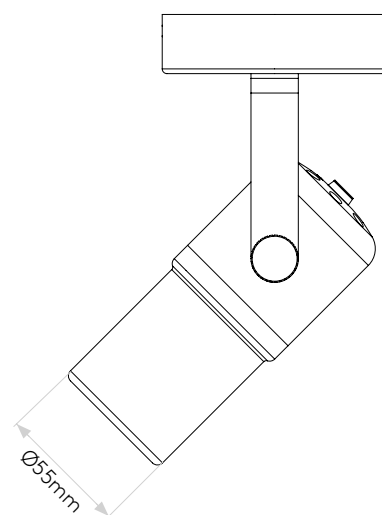

Please note that some dimensions may vary slightly due to manufacturing tolerances, this includes cable entry and fixing holes

Veillez noter que certaines dimensions peuvent varier légèrement en raison des tolérances de fabrication, y compris l'entrée de câble et les trous de fixation.

Bitte beachten Sie, dass die Maße Fertigungstoleranzen unterliegen und daher in geringem Umfang von der angegebenen Größe abweichen können. Dies gilt auch für Kabeingänge und Befestigungslöcher.

Si prega notare che possono esserci piccole variazioni in alcune dimensioni dovute alle tolleranze di produzione, queste includono l'ingresso del cavo e i fori di fissaggio.