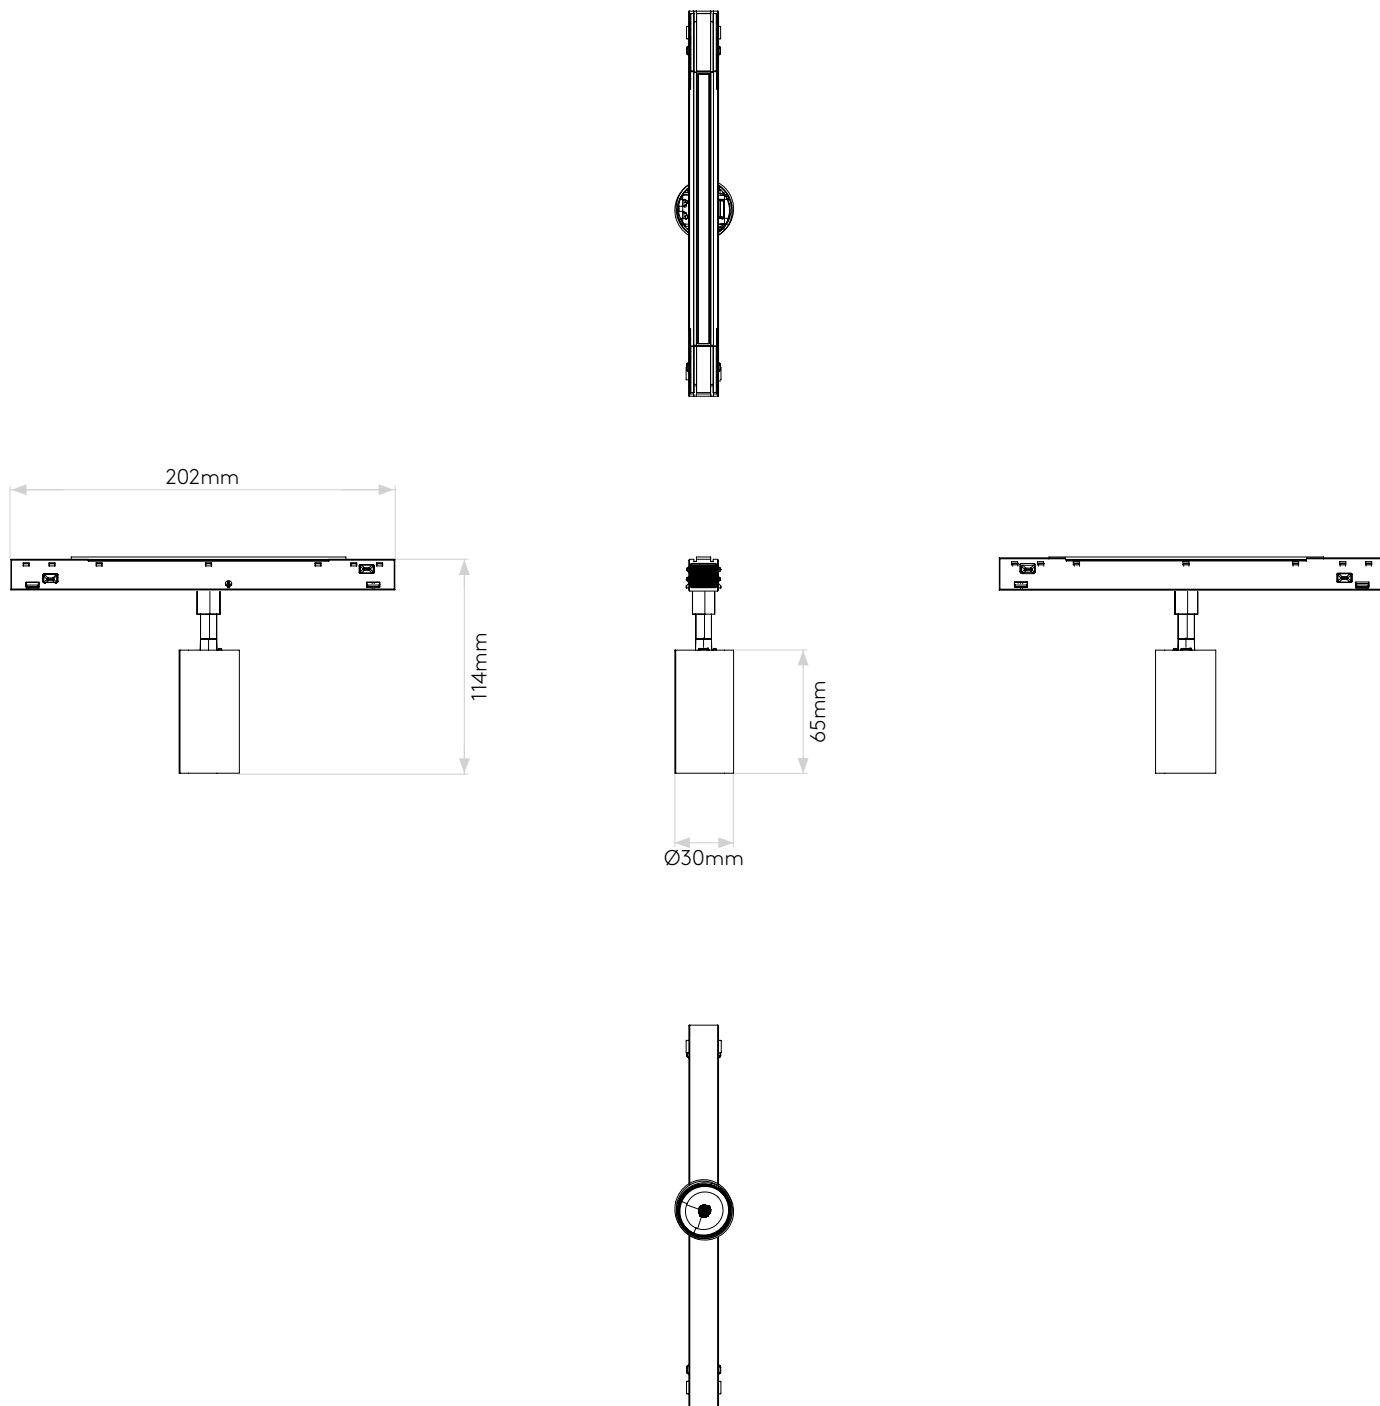

Please note that some dimensions may vary slightly due to manufacturing tolerances, this includes cable entry and fixing holes

Veuillez noter que certaines dimensions peuvent varier légèrement en raison des tolérances de fabrication, y compris l'entrée de câble et les trous de fixation.

Bitte beachten Sie, dass die Maße Fertigungstoleranzen unterliegen und daher in geringem Umfang von der angegebenen Größe abweichen können. Dies gilt auch für Kabeingänge und Befestigungslöcher.

Si prega notare che possono esserci piccole variazioni in alcune dimensioni dovute alle tolleranze di produzione, queste includono l'ingresso del cavo e i fori di fissaggio.