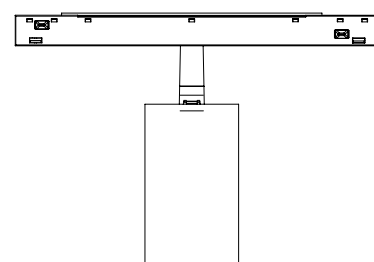

Please note that some dimensions may vary slightly due to manufacturing tolerances, this includes cable entry and fixing holes

Veillez noter que certaines dimensions peuvent varier légèrement en raison des tolérances de fabrication, y compris l'entrée de câble et les trous de fixation.

Bitte beachten Sie, dass die Maße Fertigungstoleranzen unterliegen und daher in geringem Umfang von der angegebenen Größe abweichen können. Dies gilt auch für Kabeingänge und Befestigungslöcher.

Si prega notare che possono esserci piccole variazioni in alcune dimensioni dovute alle tolleranze di produzione, queste includono l'ingresso del cavo e i fori di fissaggio.