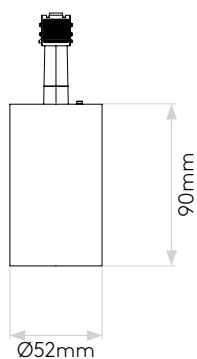

Please note that some dimensions may vary slightly due to manufacturing tolerances, this includes cable entry and fixing holes

Veillez noter que certaines dimensions peuvent varier légèrement en raison des tolérances de fabrication, y compris l'entrée de câble et les trous de fixation.

Bitte beachten Sie, dass die Maße Fertigungstoleranzen unterliegen und daher in geringem Umfang von der angegebenen Größe abweichen können. Dies gilt auch für Kabeingänge und Befestigungslöcher.

Si prega notare che possono esserci piccole variazioni in alcune dimensioni dovute alle tolleranze di produzione, queste includono l'ingresso del cavo e i fori di fissaggio.