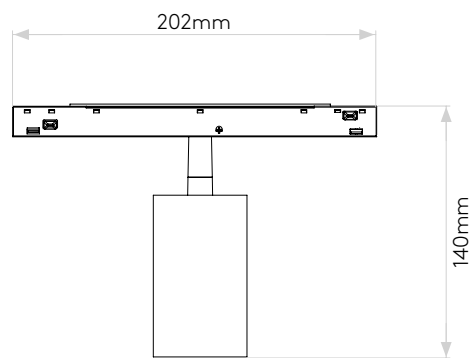

Please note that some dimensions may vary slightly due to manufacturing tolerances, this includes cable entry and fixing holes

Veillez noter que certaines dimensions peuvent varier légèrement en raison des tolérances de fabrication, y compris l'entrée de câble et les trous de fixation.

Bitte beachten Sie, dass die Maße Fertigungstoleranzen unterliegen und daher in geringem Umfang von der angegebenen Größe abweichen können. Dies gilt auch für Kabeingänge und Befestigungslöcher.

Si prega notare che possono esserci piccole variazioni in alcune dimensioni dovute alle tolleranze di produzione, queste includono l'ingresso del cavo e i fori di fissaggio.