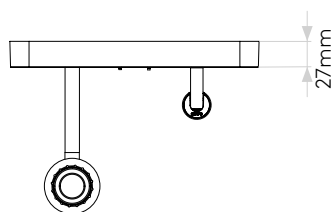

Please note that some dimensions may vary slightly due to manufacturing tolerances, this includes cable entry and fixing holes

Veillez noter que certaines dimensions peuvent varier légèrement en raison des tolérances de fabrication, y compris l'entrée de câble et les trous de fixation.

Bitte beachten Sie, dass die Maße Fertigungstoleranzen unterliegen und daher in geringem Umfang von der angegebenen Größe abweichen können. Dies gilt auch für Kabeleingänge und Befestigungslöcher.

Si prega notare che possono esserci piccole variazioni in alcune dimensioni dovute alle tolleranze di produzione, queste includono l'ingresso del cavo e i fori di fissaggio.