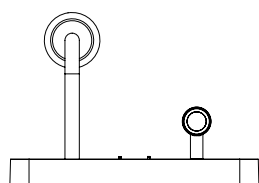

Please note that some dimensions may vary slightly due to manufacturing tolerances, this includes cable entry and fixing holes

Veillez noter que certaines dimensions peuvent varier légèrement en raison des tolérances de fabrication, y compris l'entrée de câble et les trous de fixation.

Bitte beachten Sie, dass die Maße Fertigungstoleranzen unterliegen und daher in geringem Umfang von der angegebenen Größe abweichen können. Dies gilt auch für Kabeleingänge und Befestigungslöcher.

Si prega notare che possono esserci piccole variazioni in alcune dimensioni dovute alle tolleranze di produzione, queste includono l'ingresso del cavo e i fori di fissaggio.