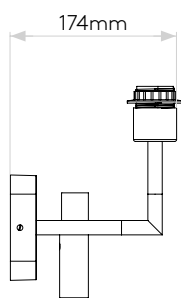

Please note that some dimensions may vary slightly due to manufacturing tolerances, this includes cable entry and fixing holes

Veillez noter que certaines dimensions peuvent varier légèrement en raison des tolérances de fabrication, y compris l'entrée de câble et les trous de fixation.

Bitte beachten Sie, dass die Maße Fertigungstoleranzen unterliegen und daher in geringem Umfang von der angegebenen Größe abweichen können. Dies gilt auch für Kabeleingänge und Befestigungslöcher.

Si prega notare che possono esserci piccole variazioni in alcune dimensioni dovute alle tolleranze di produzione, queste includono l'ingresso del cavo e i fori di fissaggio.