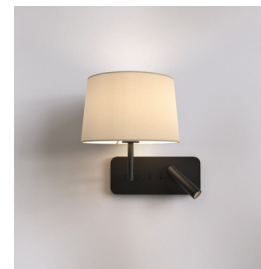

Secondary Lamp

Light Source:	High Powered LED
Wattage:	4.1W
Lamp Included:	Yes (Integral)
Luminous Flux (lm):	149
Colour Temp (K):	2700
CRI (Ra)	90
Macadam Ellipse:	3-Step
Tilt Adjustable Angle (°):	90
Rotation Adjustable Angle (°):	330
Lifetime (hrs):	51000
Beam Angle (°):	17

Additional Information:

Shade Included:	Shade Sold Separately
Shade/Diffuser Material:	-
Shade/Diffuser Finish:	-
F Mark:	Suitable for mounting on flammable materials

Code: 1406033
Finish: Bronze

Code: 1406034
Finish: Matt Black