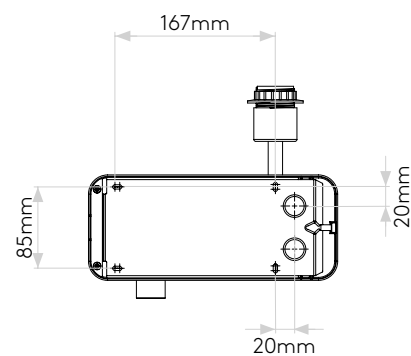

Please note that some dimensions may vary slightly due to manufacturing tolerances, this includes cable entry and fixing holes

Veillez noter que certaines dimensions peuvent varier légèrement en raison des tolérances de fabrication, y compris l'entrée de câble et les trous de fixation.

Bitte beachten Sie, dass die Maße Fertigungstoleranzen unterliegen und daher in geringem Umfang von der angegebenen Größe abweichen können. Dies gilt auch für Kabeleingänge und Befestigungslöcher.

Si prega notare che possono esserci piccole variazioni in alcune dimensioni dovute alle tolleranze di produzione, queste includono l'ingresso del cavo e i fori di fissaggio.