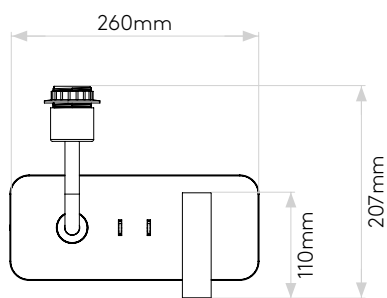

Please note that some dimensions may vary slightly due to manufacturing tolerances, this includes cable entry and fixing holes

Veillez noter que certaines dimensions peuvent varier légèrement en raison des tolérances de fabrication, y compris l'entrée de câble et les trous de fixation.

Bitte beachten Sie, dass die Maße Fertigungstoleranzen unterliegen und daher in geringem Umfang von der angegebenen Größe abweichen können. Dies gilt auch für Kabeleingänge und Befestigungslöcher.

Si prega notare che possono esserci piccole variazioni in alcune dimensioni dovute alle tolleranze di produzione, queste includono l'ingresso del cavo e i fori di fissaggio.