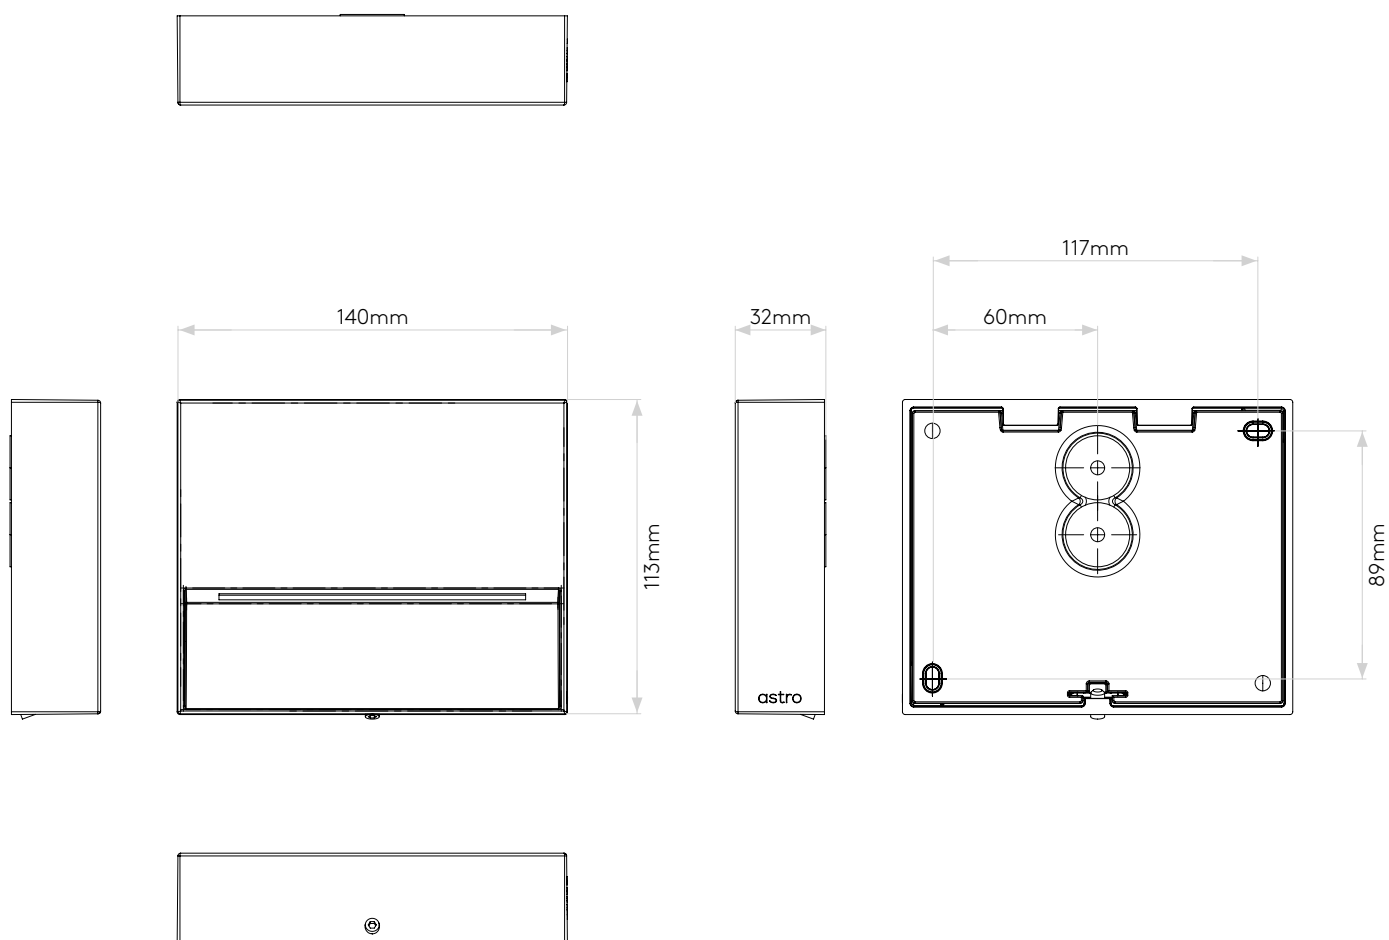

Please note that some dimensions may vary slightly due to manufacturing tolerances, this includes cable entry and fixing holes

Veuillez noter que certaines dimensions peuvent varier légèrement en raison des tolérances de fabrication, y compris l'entrée de câble et les trous de fixation.

Bitte beachten Sie, dass die Maße Fertigungstoleranzen unterliegen und daher in geringem Umfang von der angegebenen Größe abweichen können. Dies gilt auch für Kabeleingänge und Befestigungslöcher.

Si prega notare che possono esserci piccole variazioni in alcune dimensioni dovute alle tolleranze di produzione, queste includono l'ingresso del cavo e i fori di fissaggio.